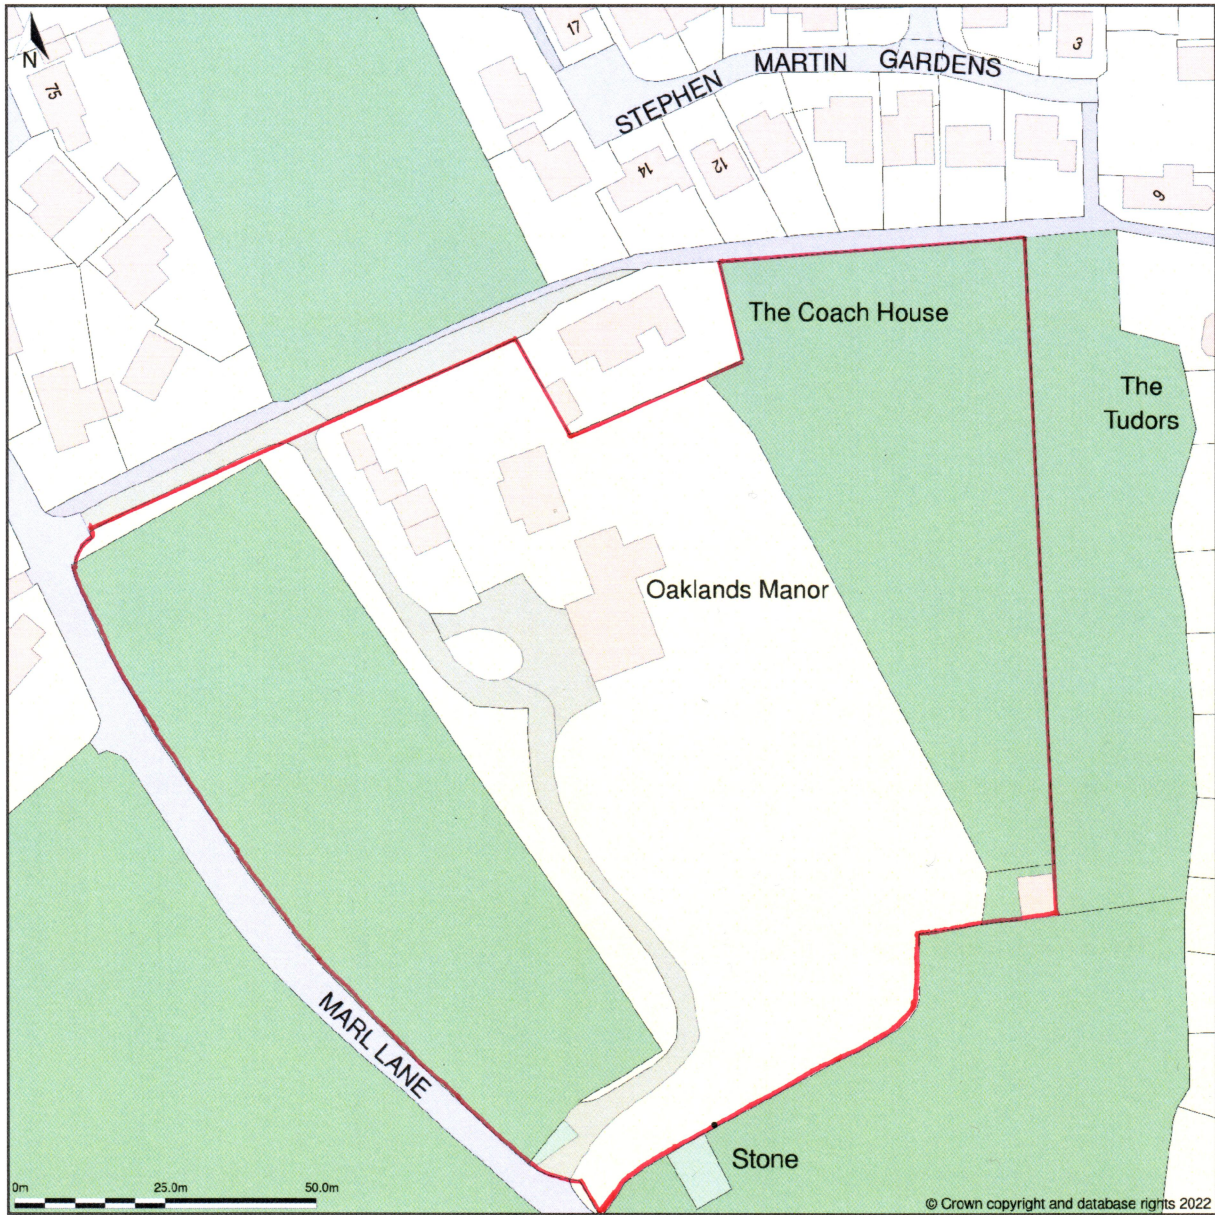

Oaklands Manor, Marl Lane, Fordingbridge, Hampshire, SP6 1JR

Location Plan shows area bounded by: 414155.86, 114510.94 414355.86, 114710.94 (at a scale of 1:1250), OSGridRef: SU14251461. The representation of a road, track or path is no evidence of a right of way. The representation of features as lines is no evidence of a property boundary.

Produced on 22nd Dec 2022 from the Ordnance Survey National Geographic Database and incorporating surveyed revision available at this date. Reproduction in whole or part is prohibited without the prior permission of Ordnance Survey. © Crown copyright 2022. Supplied by www.buyaplan.co.uk a licensed Ordnance Survey partner (100053143). Unique plan reference: #00785428-FF5774.