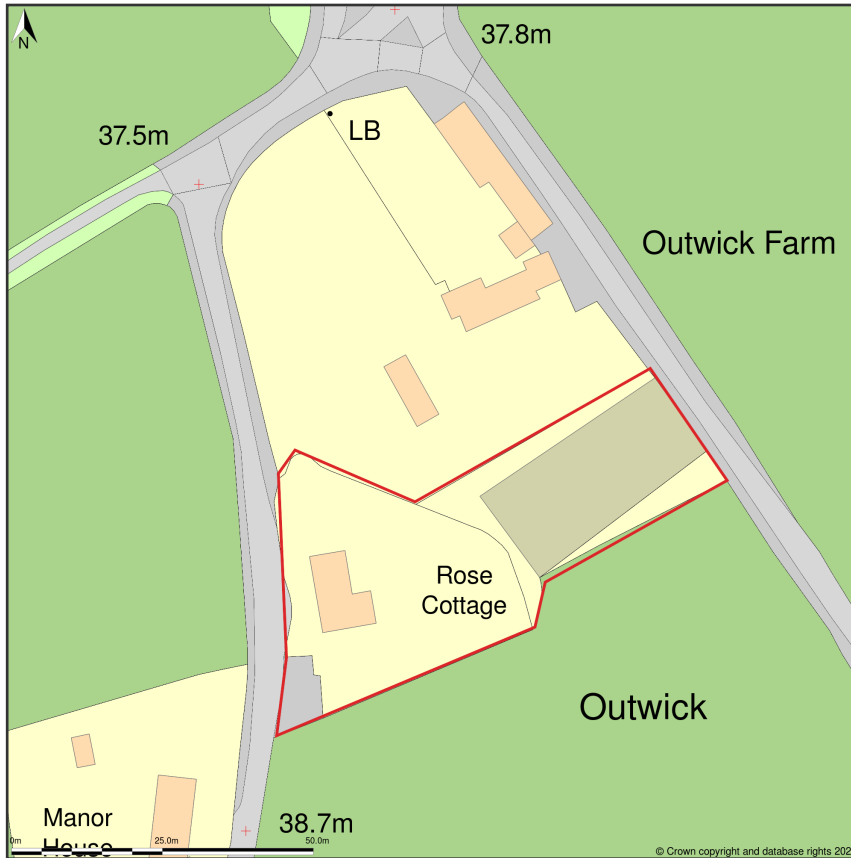

Rose Cottage, Outwick, Breamore, Hampshire, SP6 2BT

Location Plan shows area bounded by: 414635.77, 117681.89 414777.19, 117823.31 (at a scale of 1:1250), OSGridRef: SU14701775. The representation of a road, track or path is no evidence of a right of way. The representation of features as lines is no evidence of a property boundary.

Produced on 8th Nov 2023 from the Ordnance Survey National Geographic Database and incorporating surveyed revision available at this date. Reproduction in whole or part is prohibited without the prior permission of Ordnance Survey. © Crown copyright 2023. Supplied by [www.buyaplan.co.uk](http://www.buyaplan.co.uk) a licensed Ordnance Survey partner (100053143). Unique plan reference: #00859392-573981.