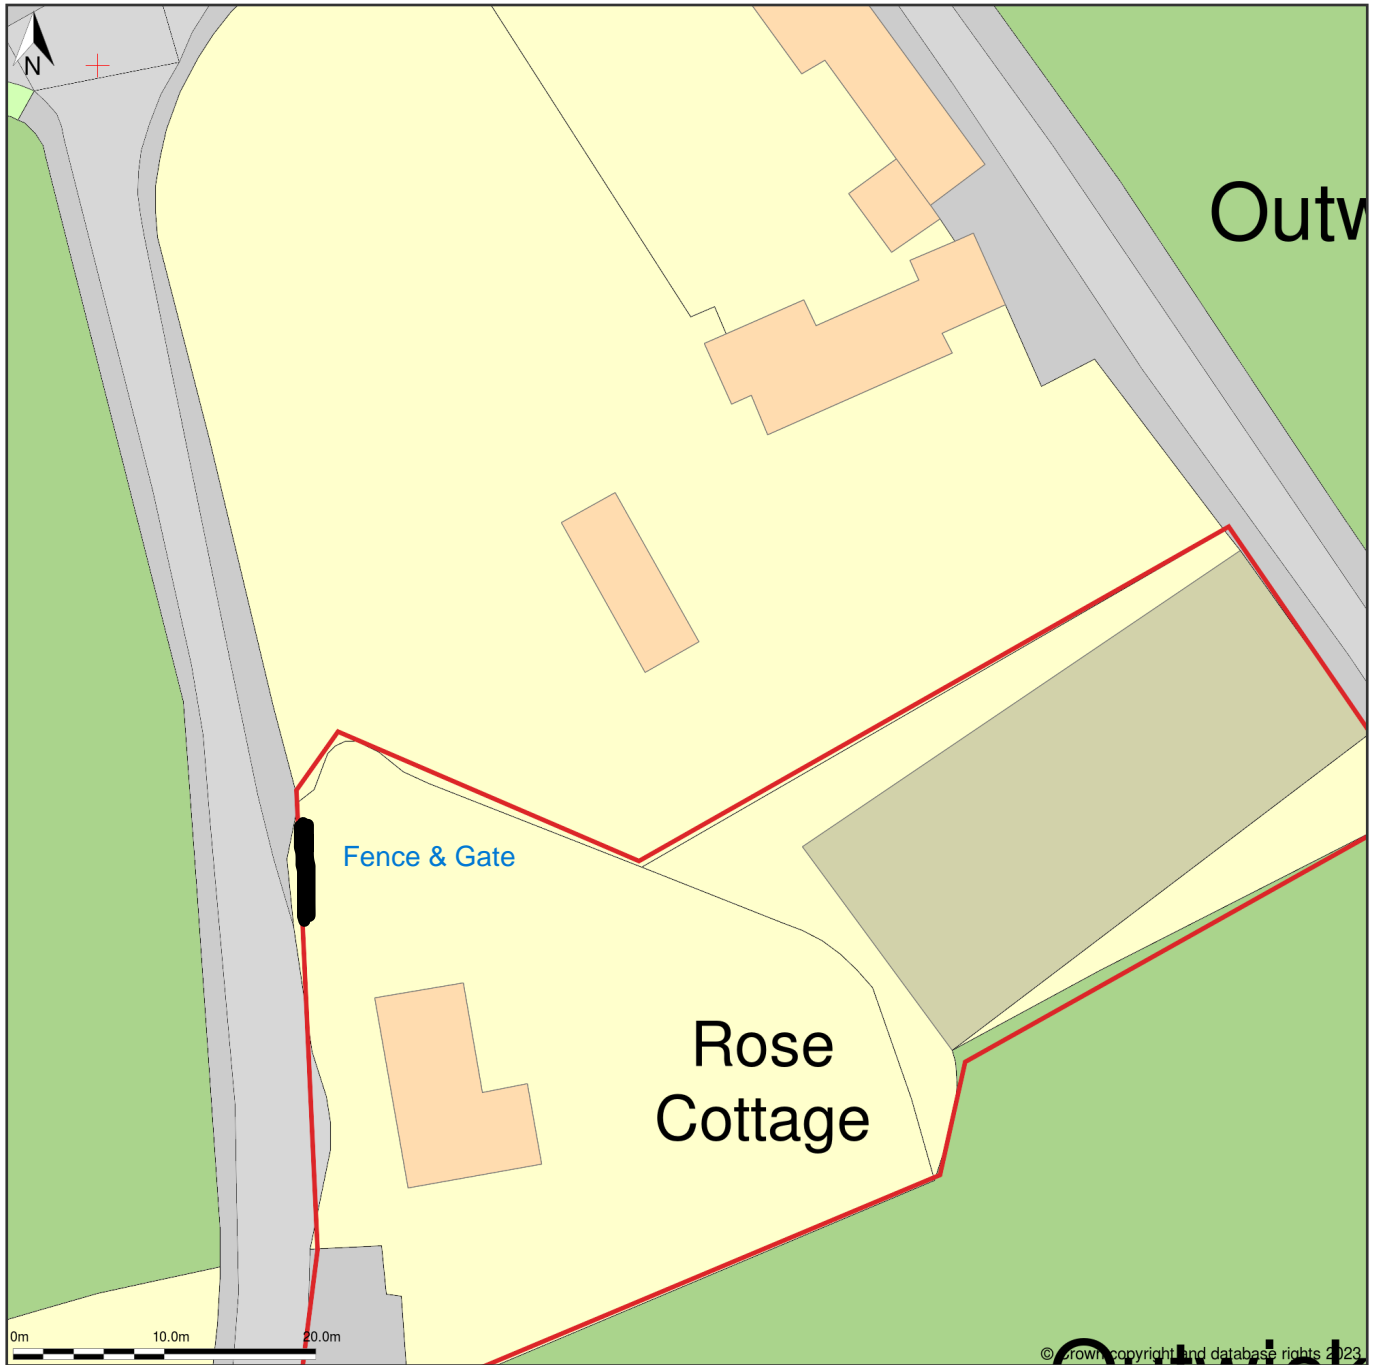

Rose Cottage, Outwick, Breamore, Hampshire, SP6 2BT

Site Plan (also called a Block Plan) shows area bounded by: 414661.48, 117707.6 414751.48, 117797.6 (at a scale of 1:500), OSGridRef: SU14701775. The representation of a road, track or path is no evidence of a right of way. The representation of features as lines is no evidence of a property boundary.

Produced on 8th Nov 2023 from the Ordnance Survey National Geographic Database and incorporating surveyed revision available at this date. Reproduction in whole or part is prohibited without the prior permission of Ordnance Survey. © Crown copyright 2023. Supplied by [www.buyaplan.co.uk](http://www.buyaplan.co.uk) a licensed Ordnance Survey partner (100053143). Unique plan reference: #00859389-B355E7.