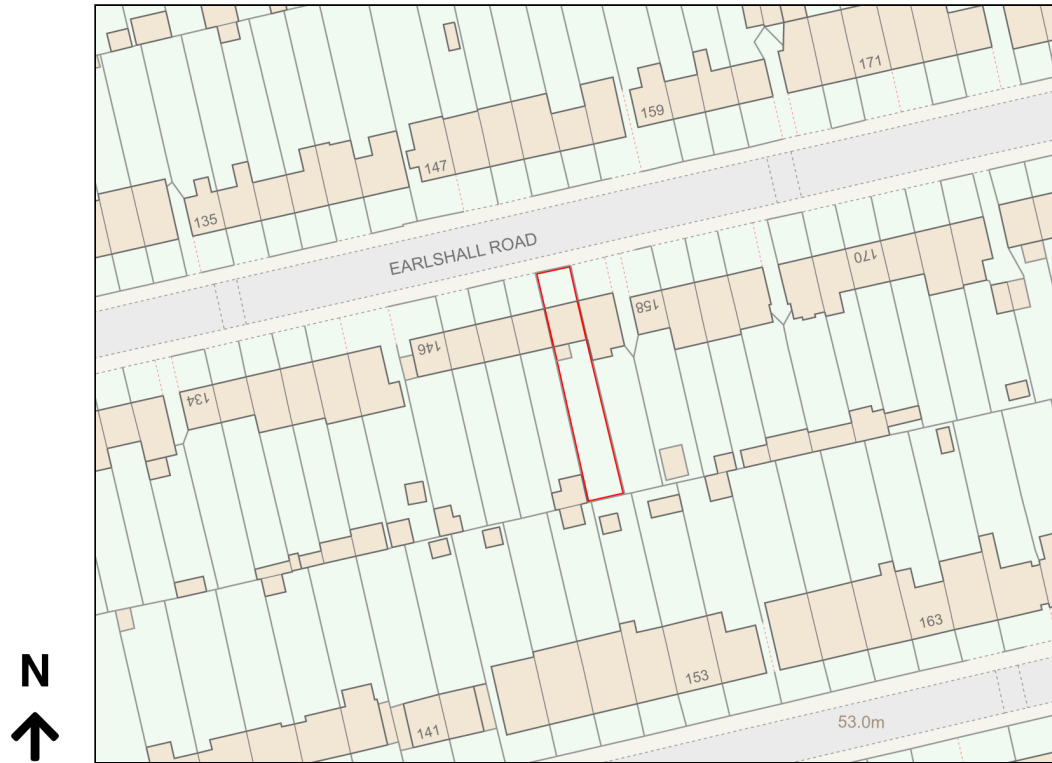

Location Plan

Site Address: 154, Earlshall Road, Eltham, SE9 1PN

Date Produced: 06-Nov-2023

Scale: 1:1250 @A4

Planning Portal Reference: PP-12561716v1