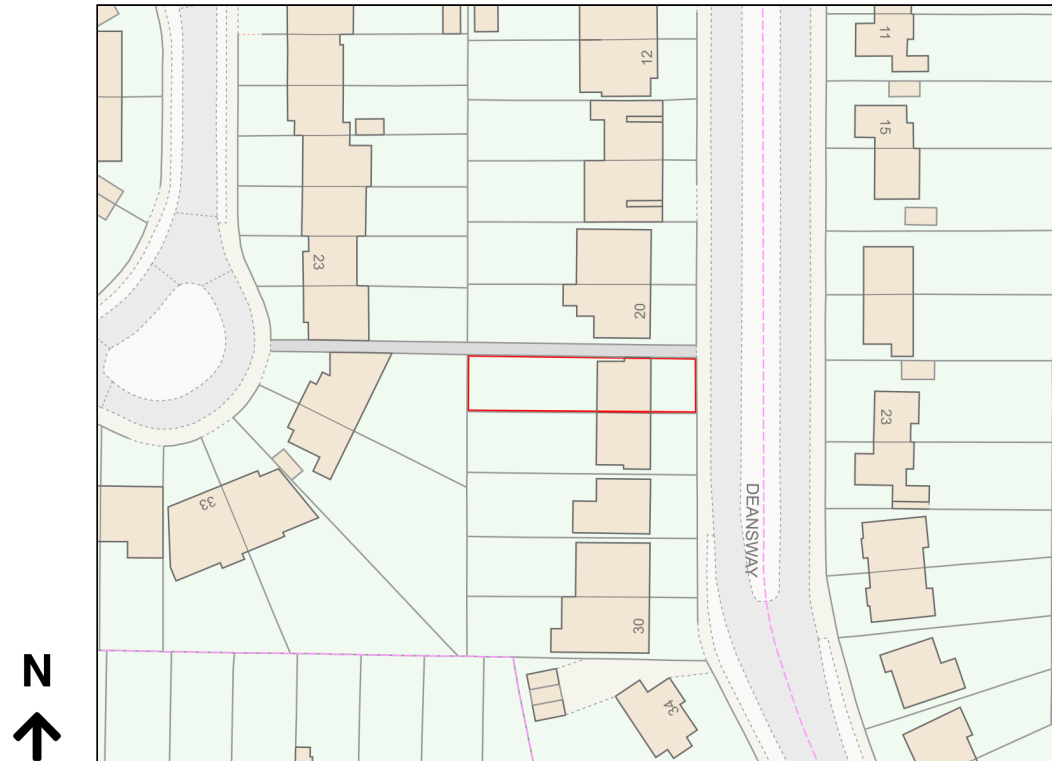

# Location Plan

Site Address: 22, Deansway, East Finchley, London, N2 0JF

Date Produced: 11-Nov-2023

Scale: 1:1250 @A4

Planning Portal Reference: PP-12596522v1