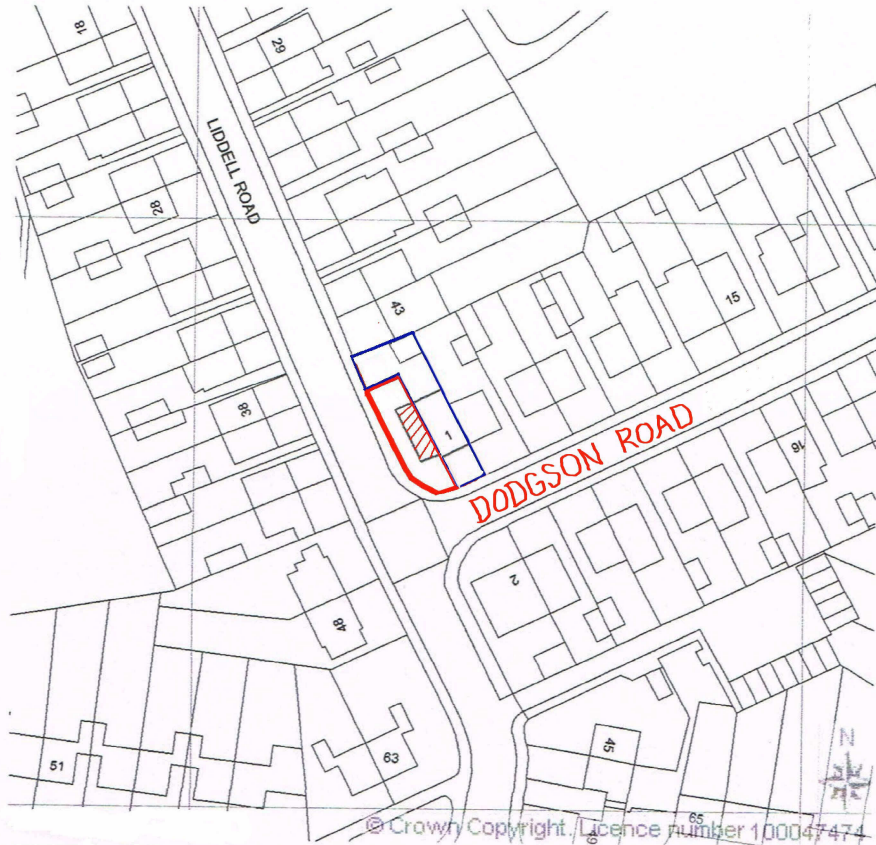

SITE LOCATION PLAN
AREA 2 HA
SCALE 1:1250 on A4
CENTRE COORDINATES: 454341, 203665

Supplied by Streetwise Maps Ltd
www.streetwise.net
Licence No: 100047474
20/07/2023 16:30