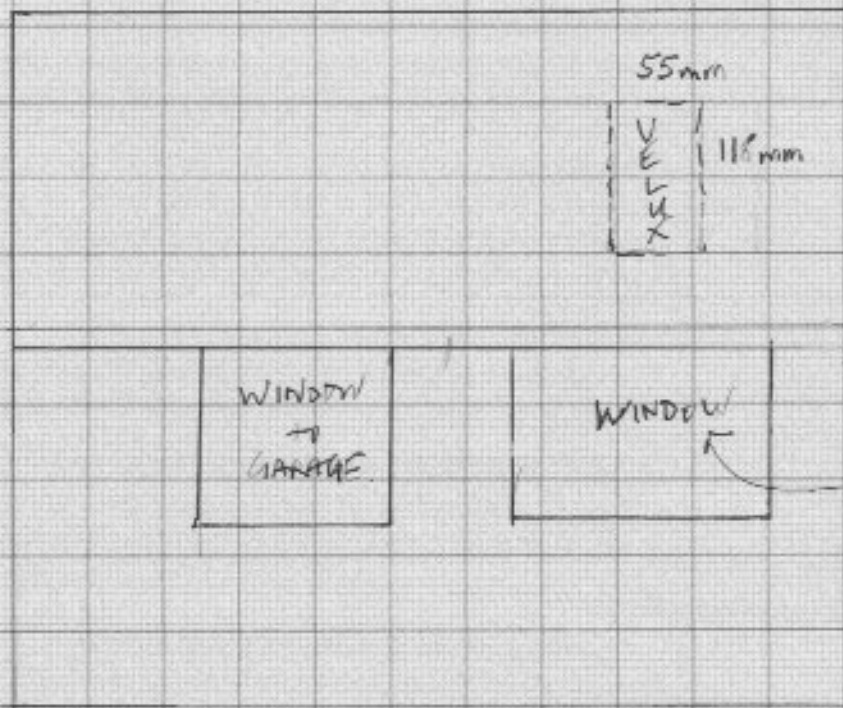

GARDINER: 7 FEILDEN GROVE, OX3 0DU. D3

ELEVATION.
REAR.
SCALE 1:50.

GABLE
END.

EXISTING
(ORIGINAL)

SCALE BAR 0-5M.

PROPOSED
(EXISTING)

WHITE UPVC
1.2 X 1.7M.

1 NOV 2023.