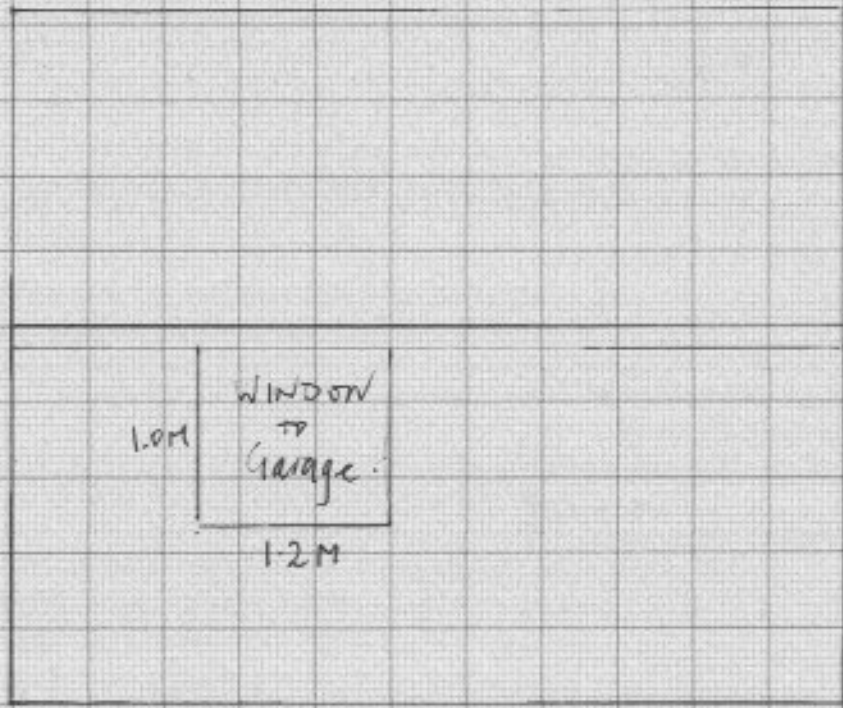

GARDINER: 7 FEILDEN GROVE, OX3 0DU. D3

ELEVATION.
REAR.
SCALE 1:50.

GABLE
END.

EXISTING
(ORIGINAL)

SCALE BAR 0-5M.

PROPOSED
(EXISTING)

WHITE UPVC
1.2 X 1.7M.

1 NOV 2023.