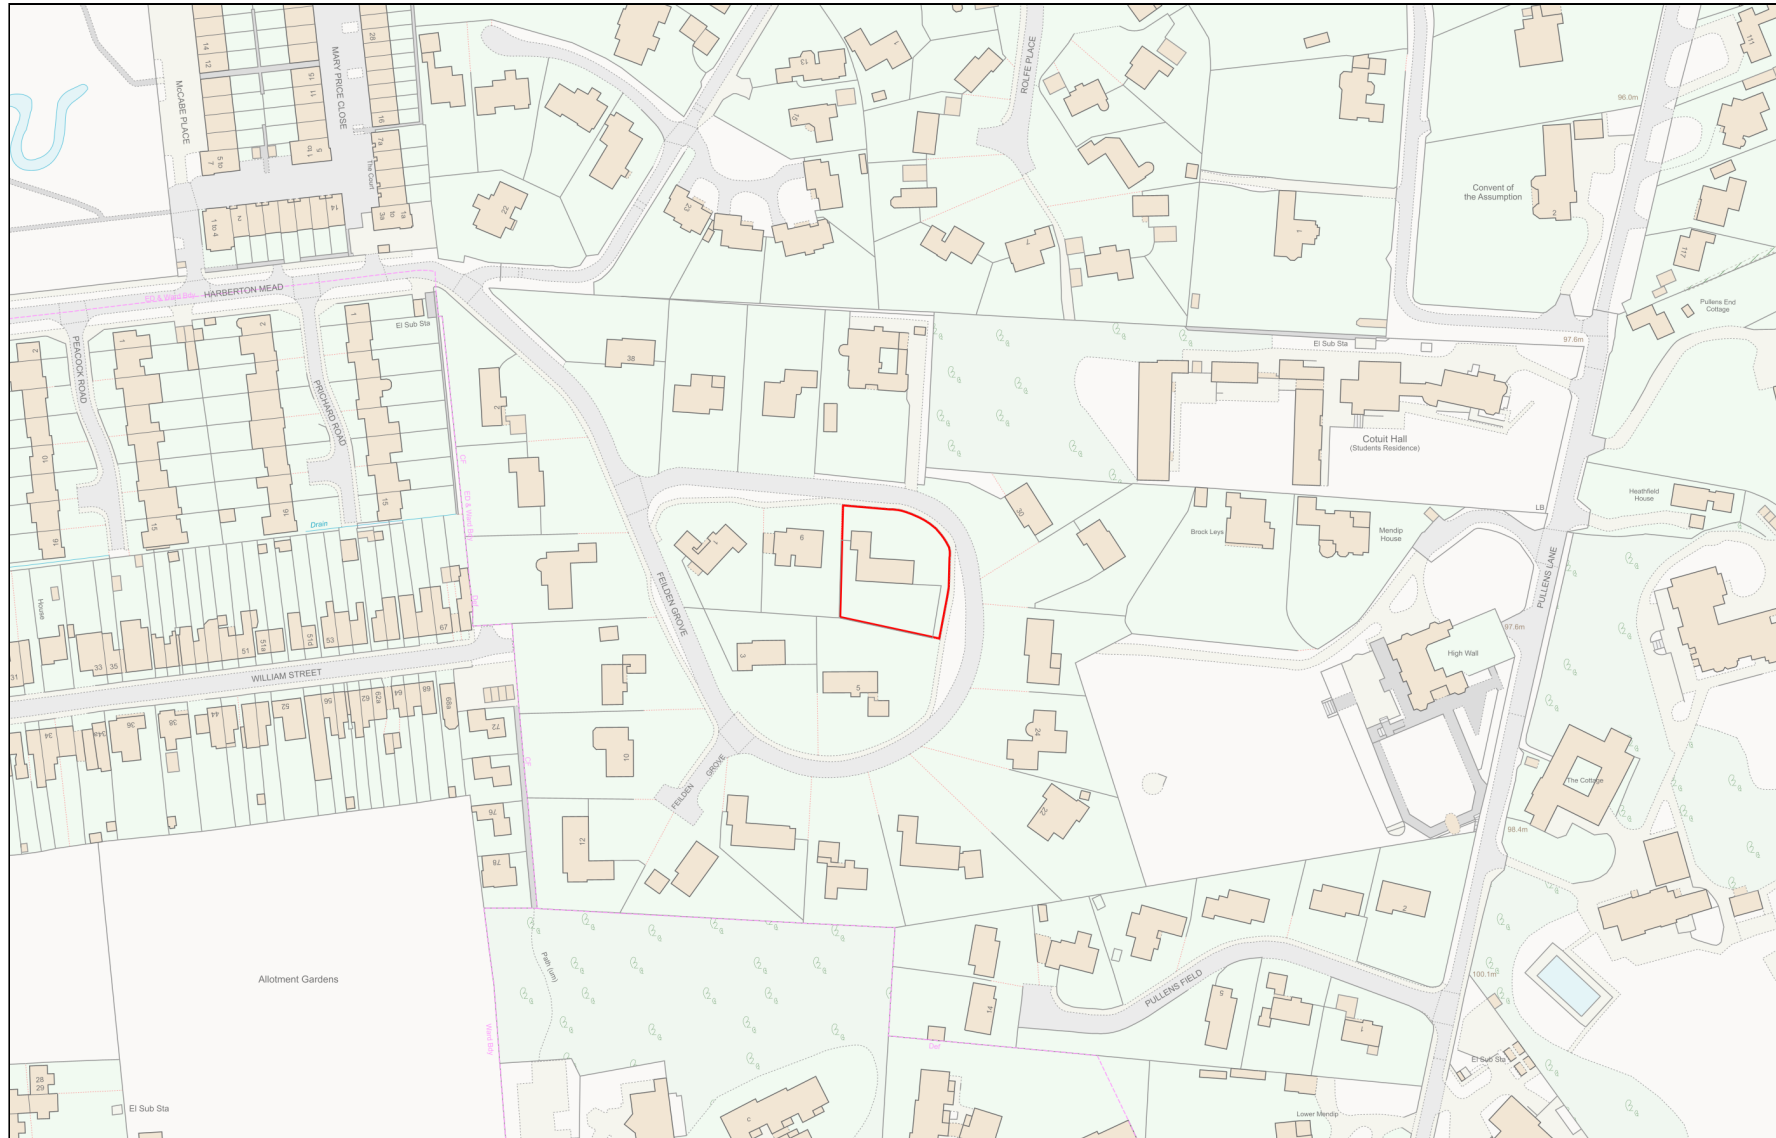

Location Plan

Site Address: 7, Feilden Grove, Oxford, OX3 0DU

Date Produced: 01-Nov-2023

Scale: 1:2500 @A4

Planning Portal Reference: PP-12552786v2