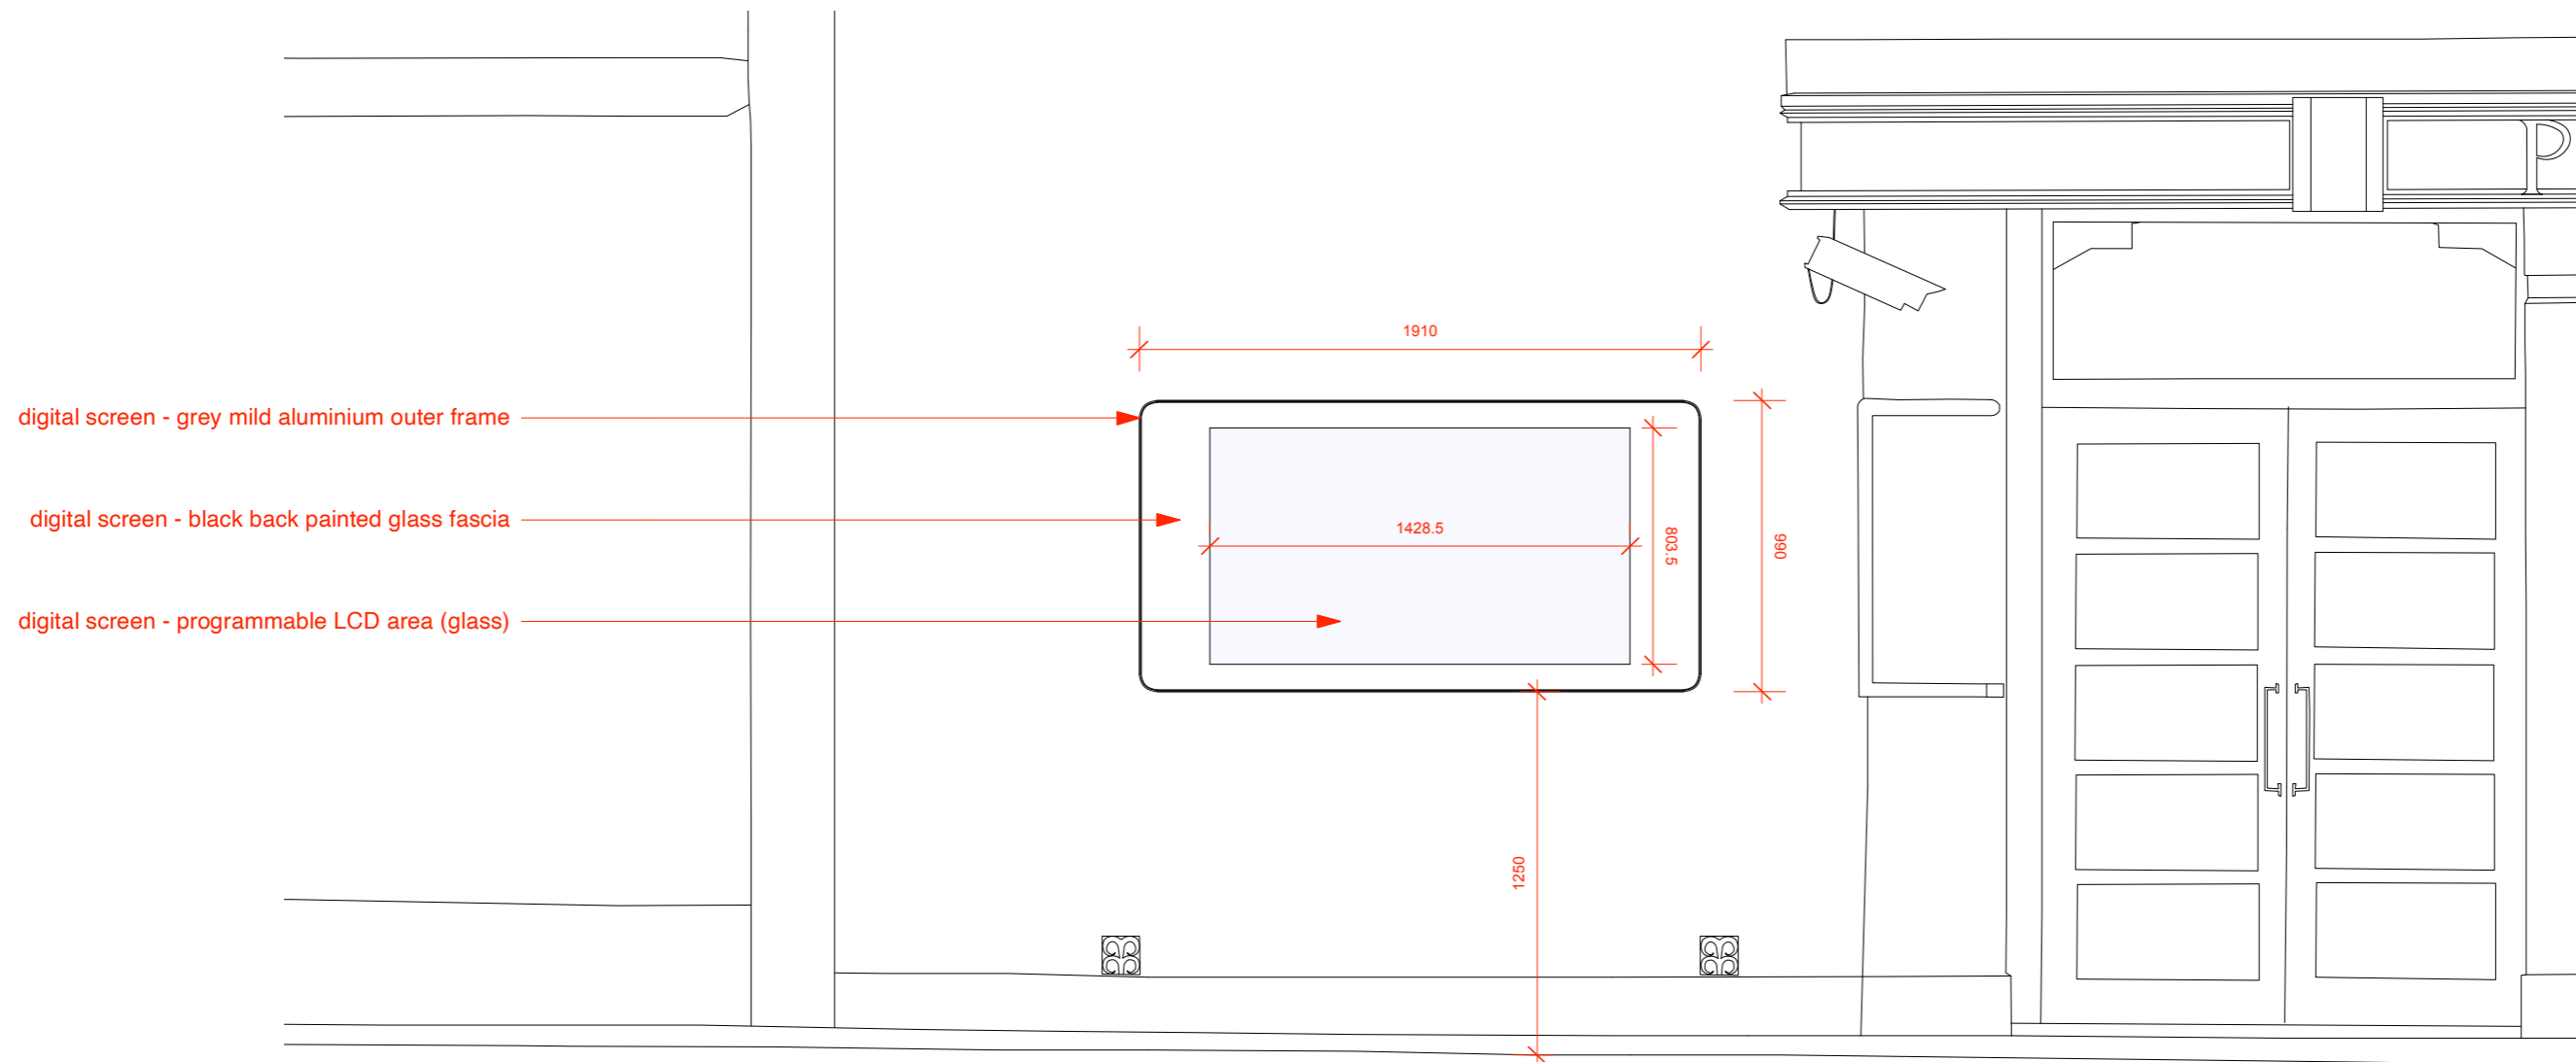

## GENERAL NOTES

DIGITAL SCREEN ILLUMINATED INTERNALLY WITH NON-COLOURED LIGHT & ADJUSTABLE BRIGHTNESS UP TO 2,500 CD/M2

ILLUMINATION INTERMITTENT

DIGITAL SCREEN FIXED TO EXTERIOR WALL WITH MANUFACTURERS FIXING BRACKET

ALL ASSOCIATED CABLING TO RUN DIRECTLY THROUGH WALL INTO REAR OF DIGITAL SCREEN

01 - Proposed Plan

02 - Proposed Elevation

SCALE

1:25

0m 0.625m

To check the drawing has been printed at the intended scale this bar should be 25mm long at A3.

SIZE

A3

DRAWING TITLE

Digital Screen - Detail

DRAWING NUMBER

0091\_A\_07\_701\_A