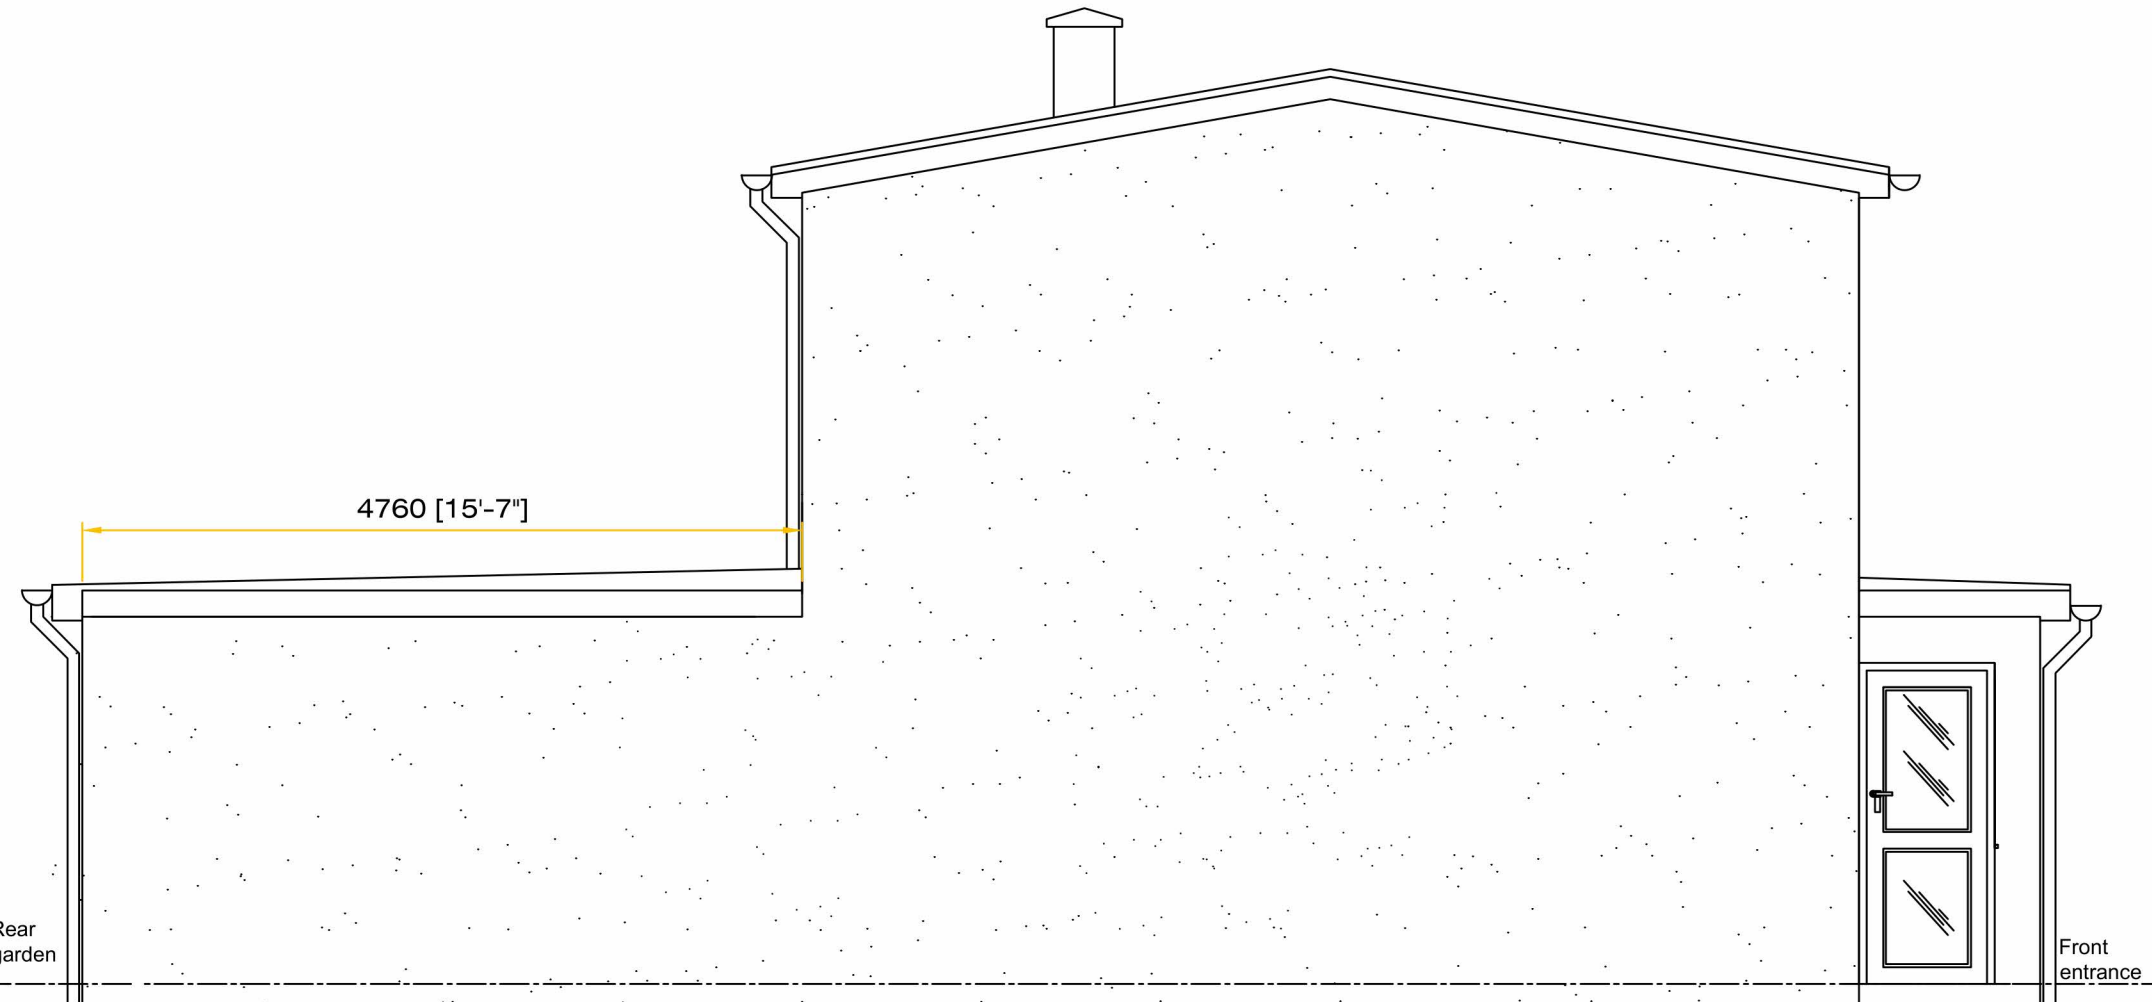

K2 Architecture

K2 Architecture Mobile: [REDACTED]

Notes

No.	Description	Date

Proposed left elevation viewed from the rear gardens of properties on Burchester Ave

1 Bassett Road
BARTON
Oxford
OX3 9PF

Proposed Elevation			
Project number		P104	
Date	Oct 2023		
Drawn by	Mohd N	Revision	0
Checked by	Checker	Scale	1:50 @A3 sheet