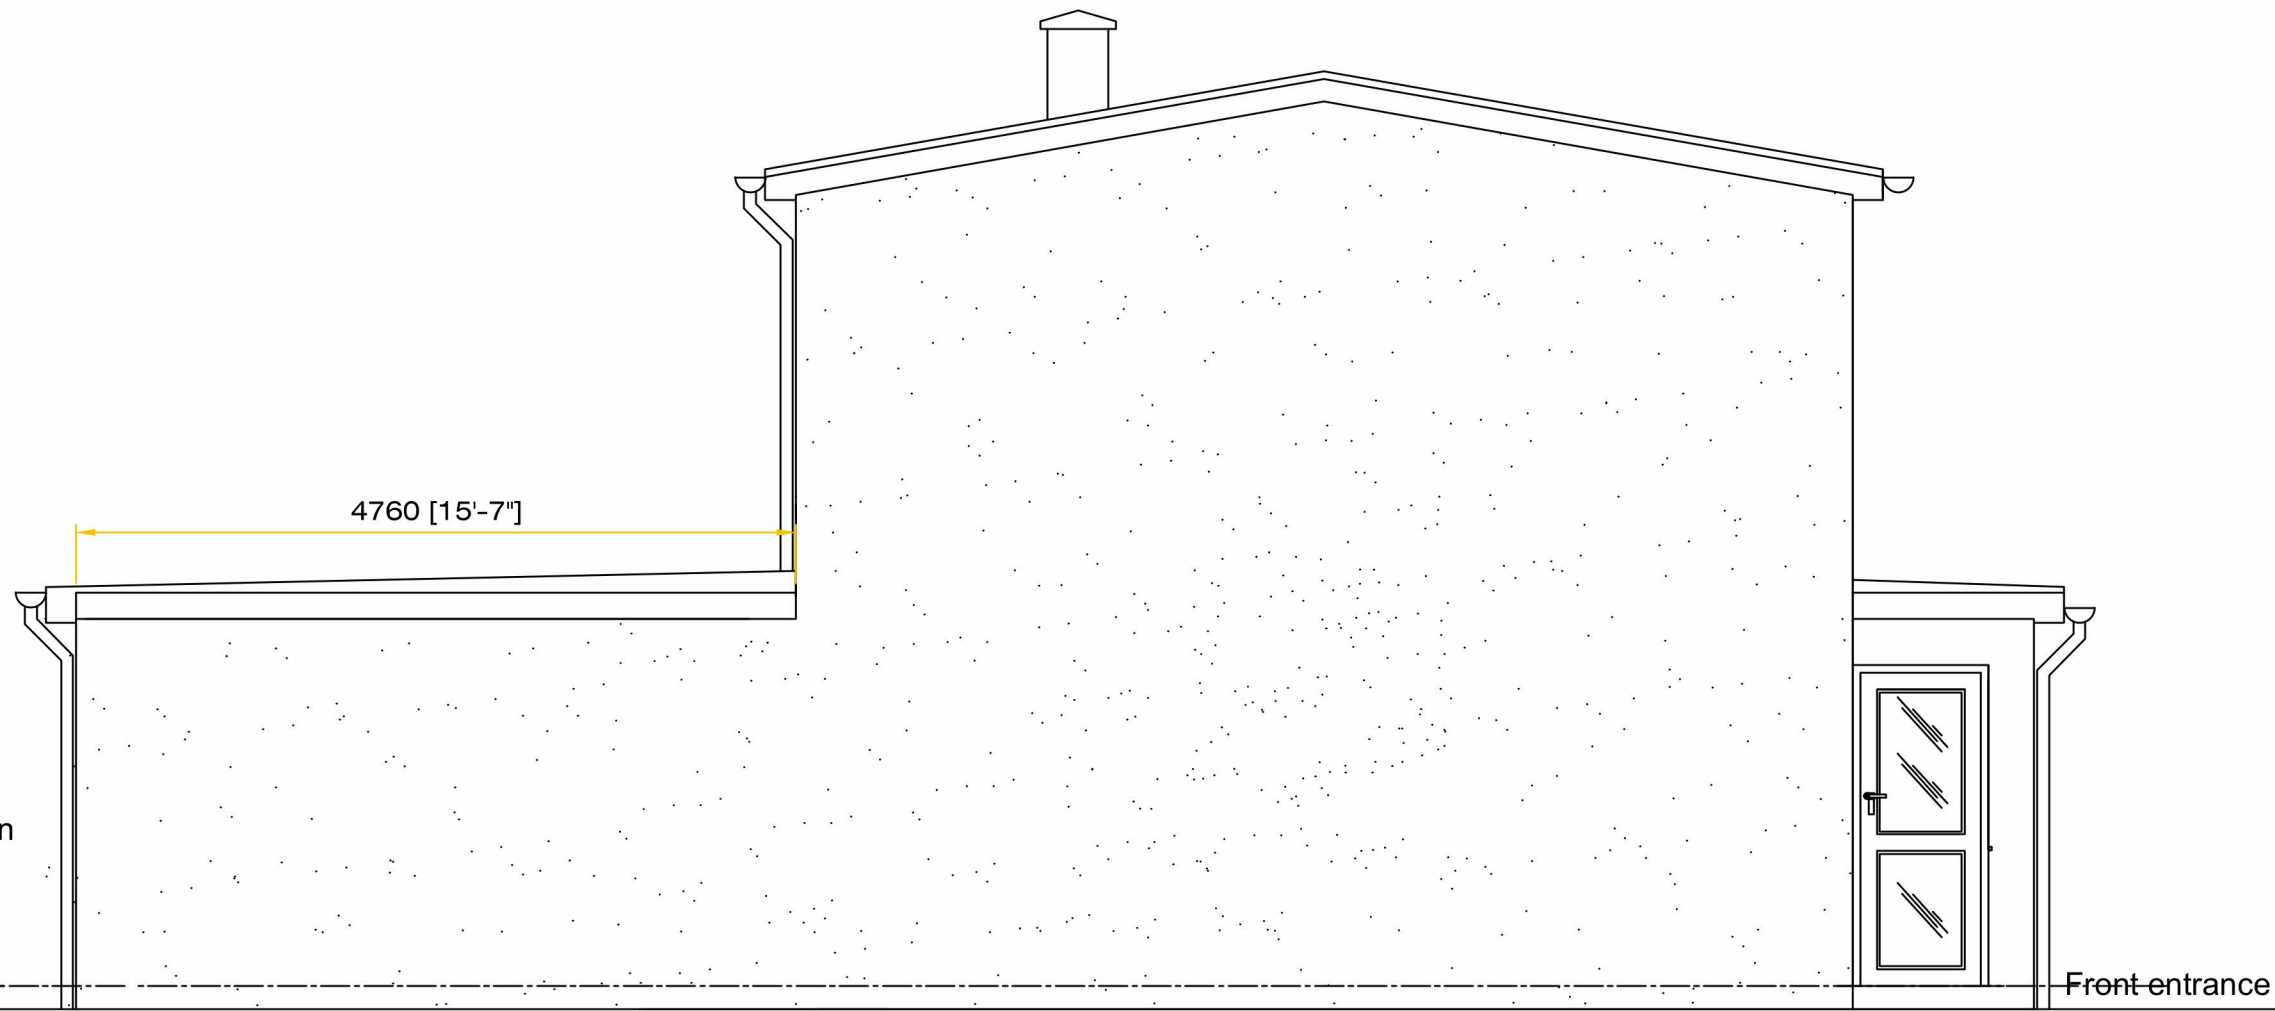

K2 Architecture

K2 Architecture Mobile [REDACTED]

Notes

Notes section for project details.

No.	Description	Date

1 Bassett Road
BARTON
Oxford
OX3 9PF

Existing left elevation viewed from the rear gardens of properties on Burchester Ave

Existing Elevation			
Project number		E104	
Date	Oct 2023		
Drawn by	Mohd N	Revision	0
Checked by	Checker	Scale	1:50 @A3 sheet