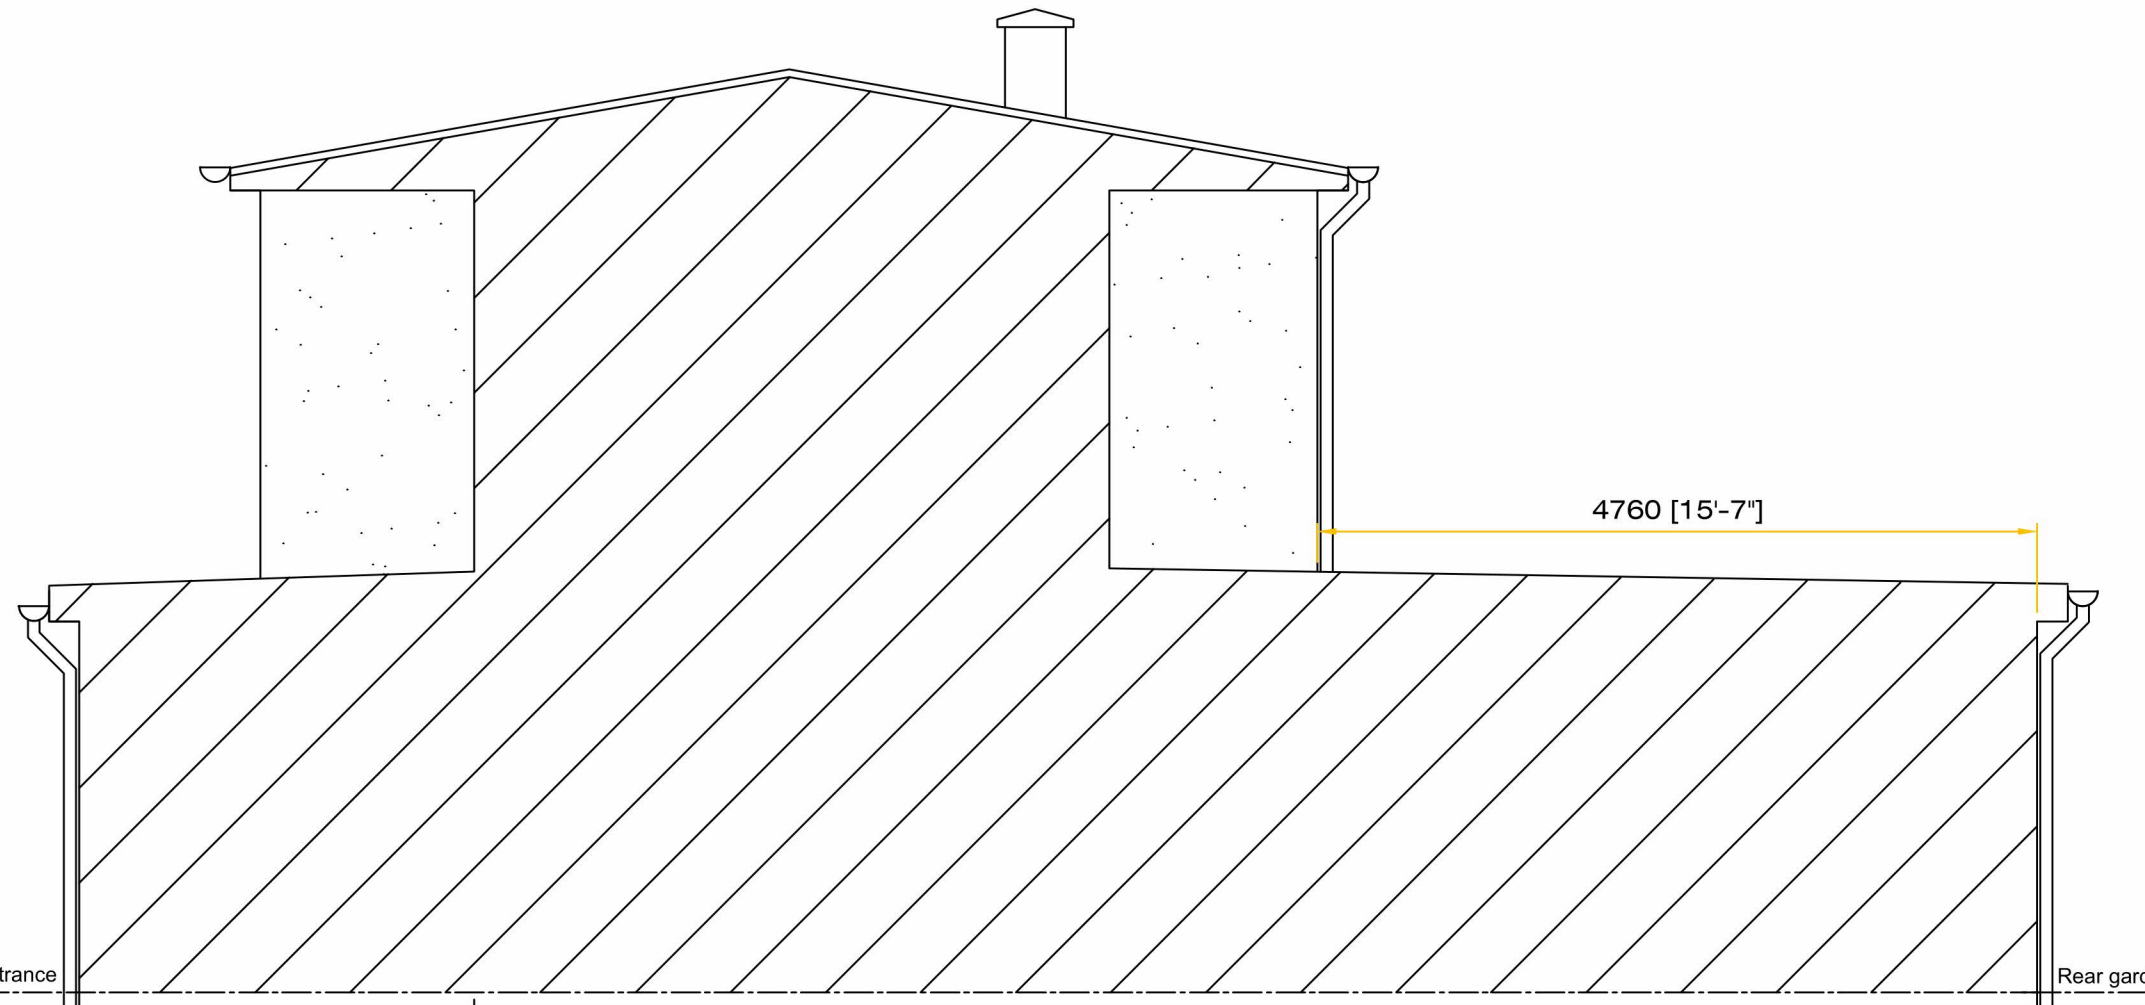

K2 Architecture

K2 Architecture Mobile: [REDACTED]

Notes

Front entrance

Rear garden

Existing right elevation viewed from no.3

No.	Description	Date

1 Bassett Road
 BARTON
 Oxford
 OX3 9PF

Existing Elevation			
Project number		E106	
Date	Oct 2023		
Drawn by	Mohd N	Revision	0
Checked by	Checker	Scale	1:50 @A3 sheet