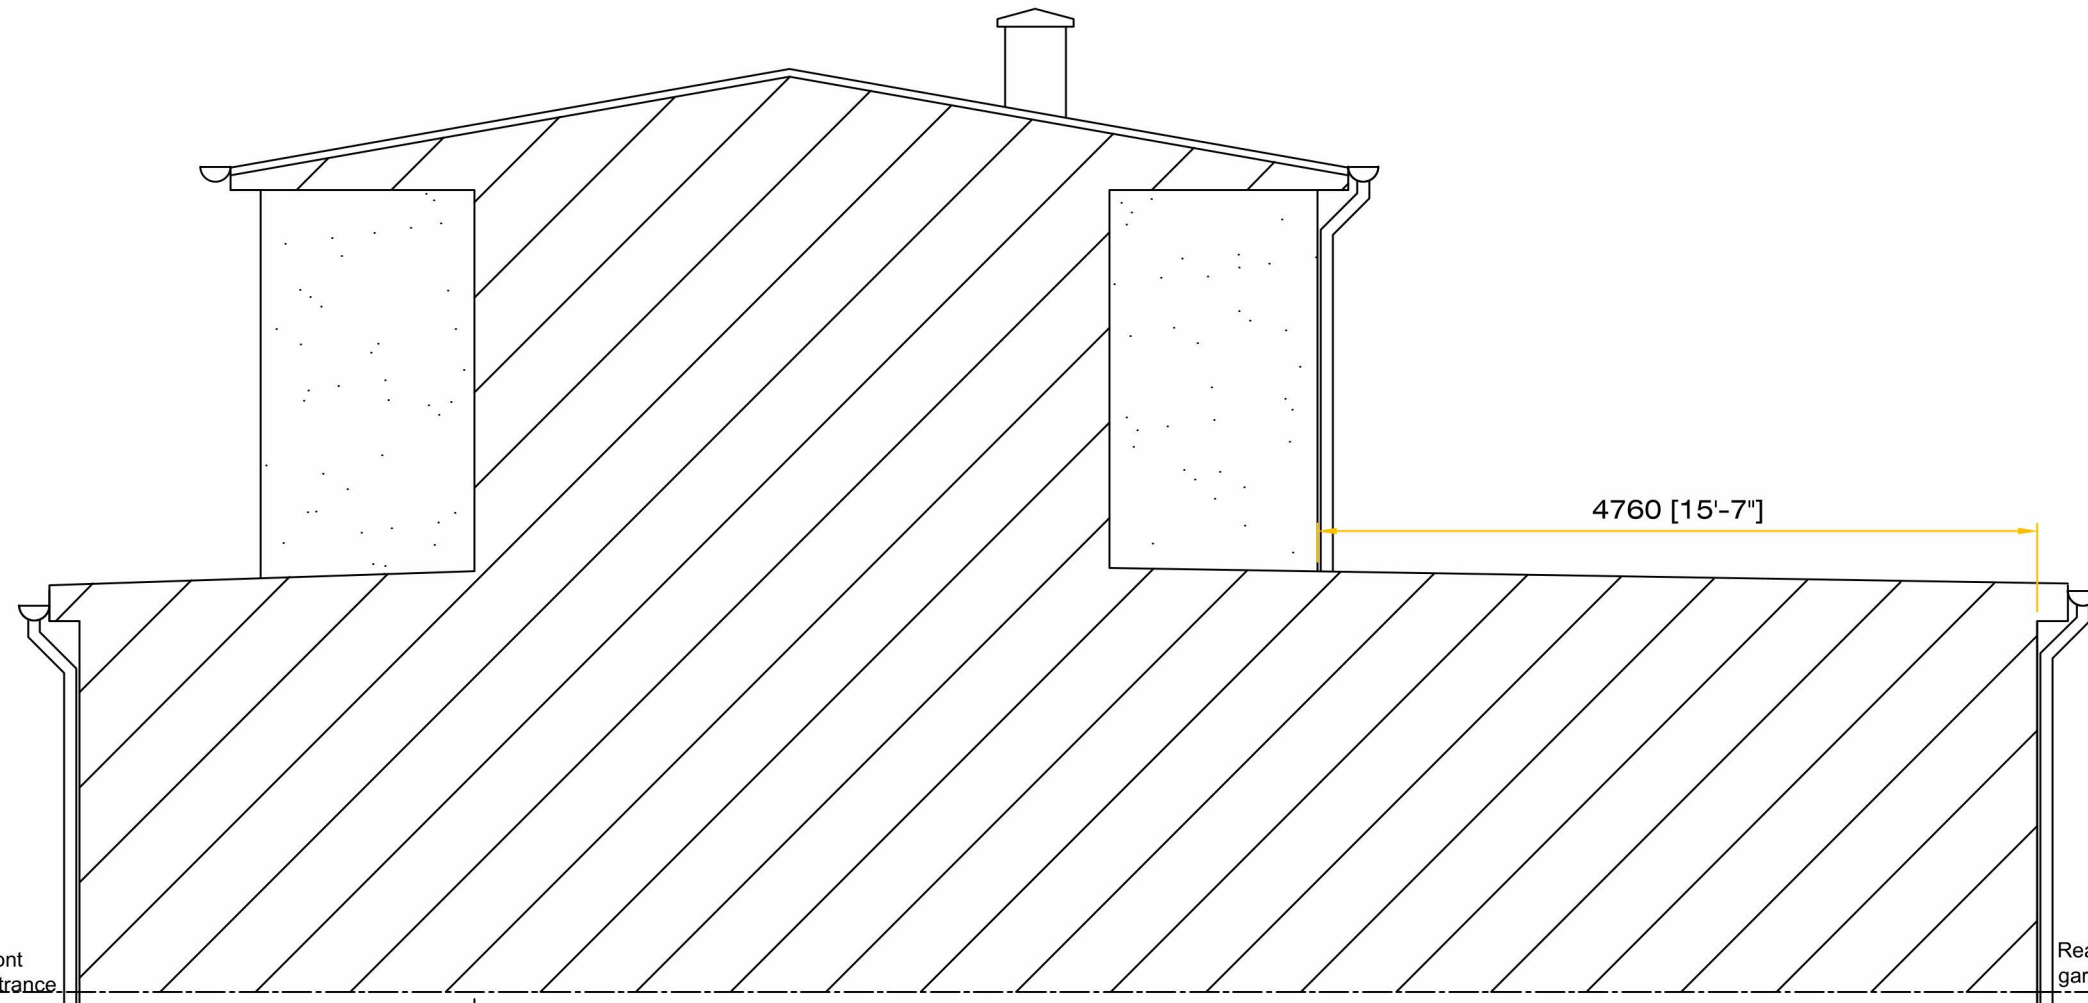

K2 Architecture

K2 Architecture Mobile: [REDACTED]

Notes

Proposed right elevation viewed from no.3

No.	Description	Date

1 Bassett Road  
BARTON  
Oxford  
OX3 9PF

Proposed Elevation			
Project number	P106		
Date	Oct 2023	Revision	0
Drawn by	Mohd N	Scale	1:50 @A3 sheet
Checked by	Checker		