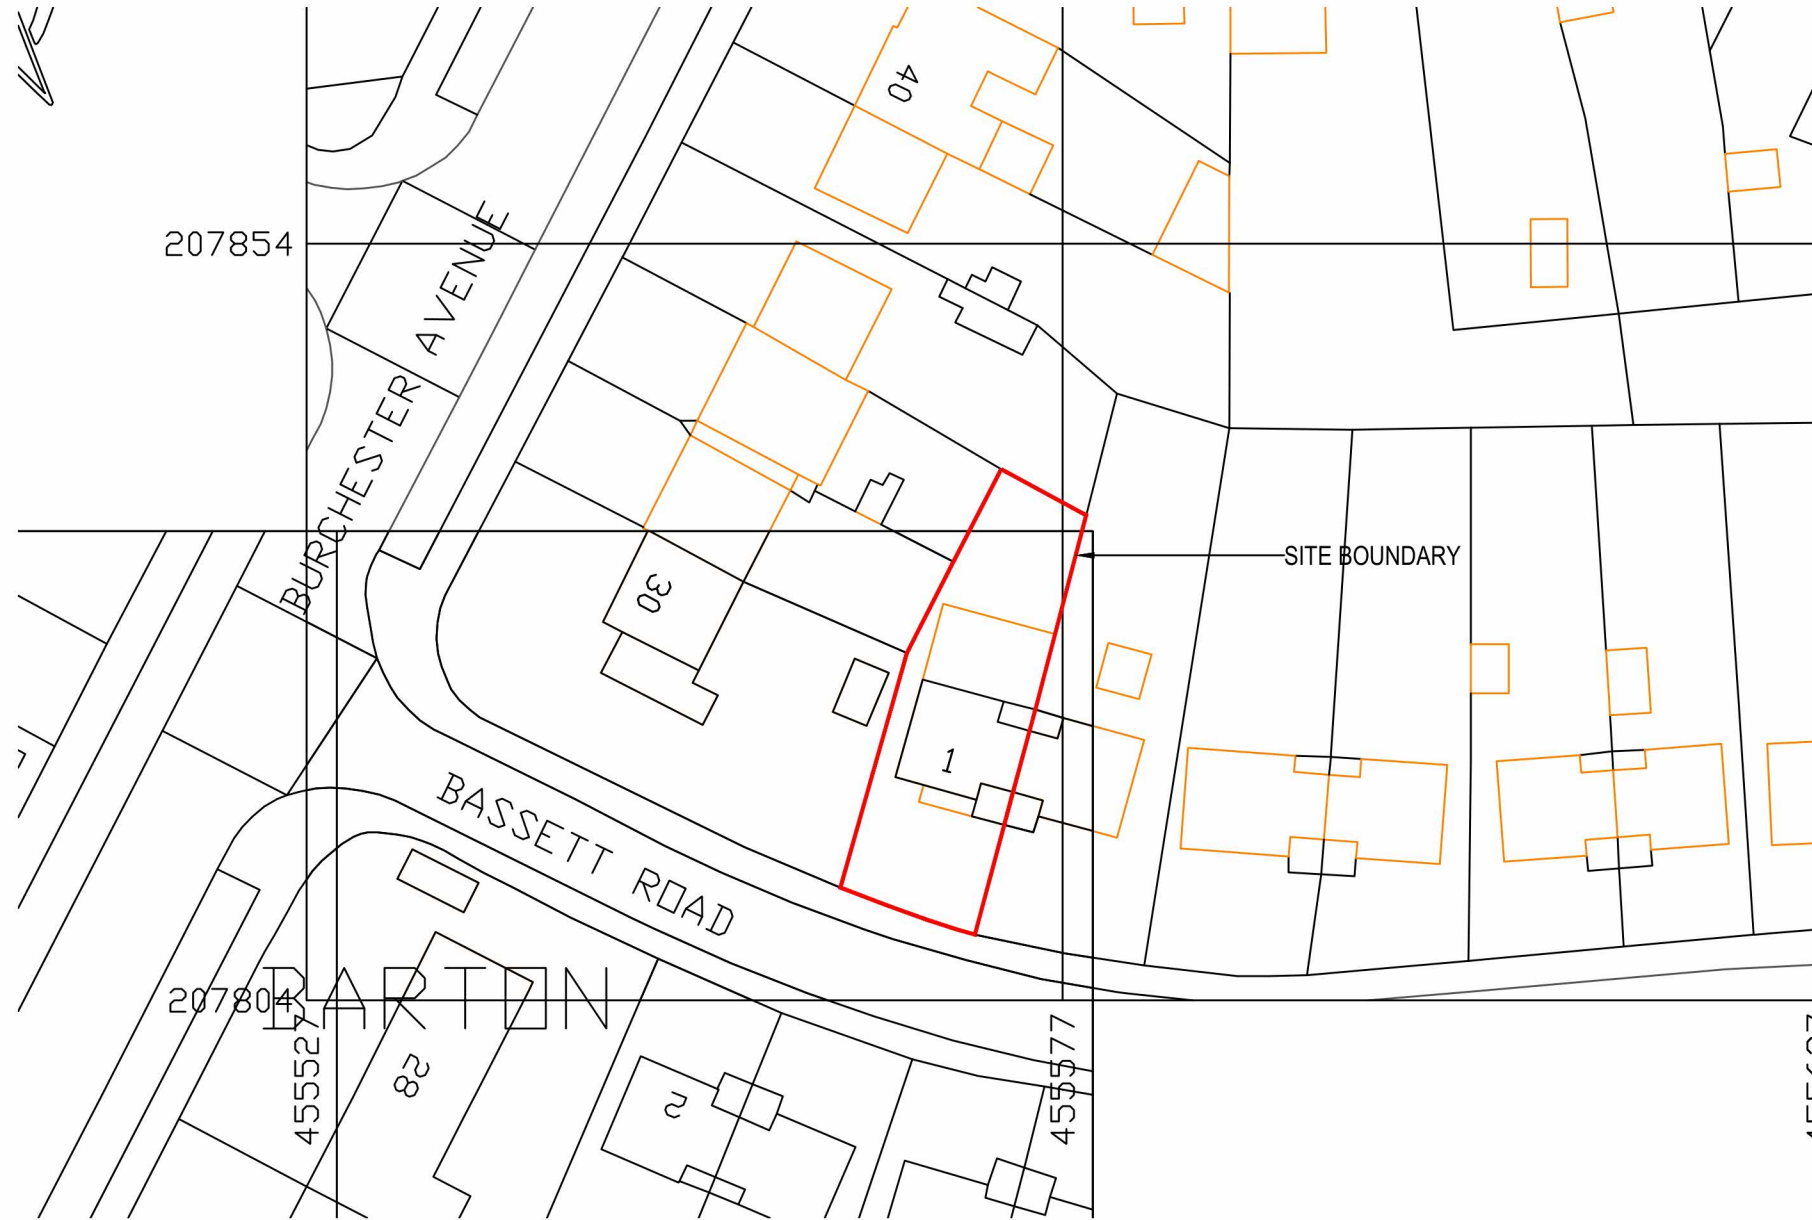

K2 Architecture

K2 Architecture Mobile [Redacted]

Notes

No.	Description	Date

**1 Bassett Road
BARTON
Oxford
OX3 9PF**

Existing Block Plan			
Project number		S101	
Date	Oct 2023		
Drawn by	Mohd N	Revision	0
Checked by	Checker	Scale	1:1250 @A3 sheet