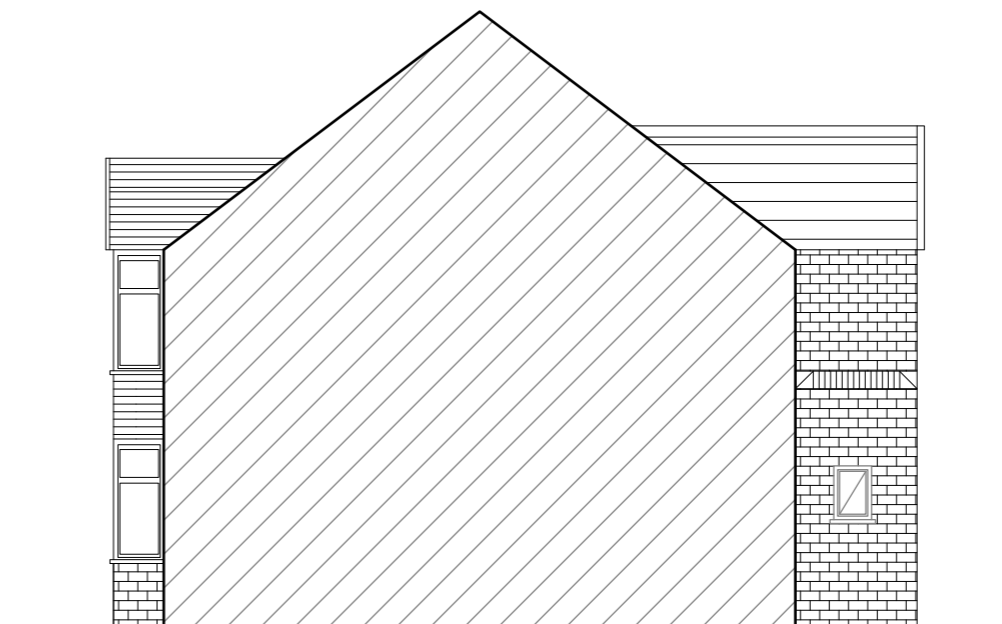

FRONT ELEVATION

REAR ELEVATION

EAST SIDE ELEVATION

WEST SIDE ELEVATION

DRAWN BY	
HUMZAH KHUSHI BA ARCHITECTURE	
SCALE	
A3	1 : 100
DATE	
02 / 11 / 2023	
ADDRESS	
MR NAVEED DOGAR 4 BURLINGTON CRESCENT OXFORD OX3 8DY	
PROJECT	
EXISTING ELEVATIONS	