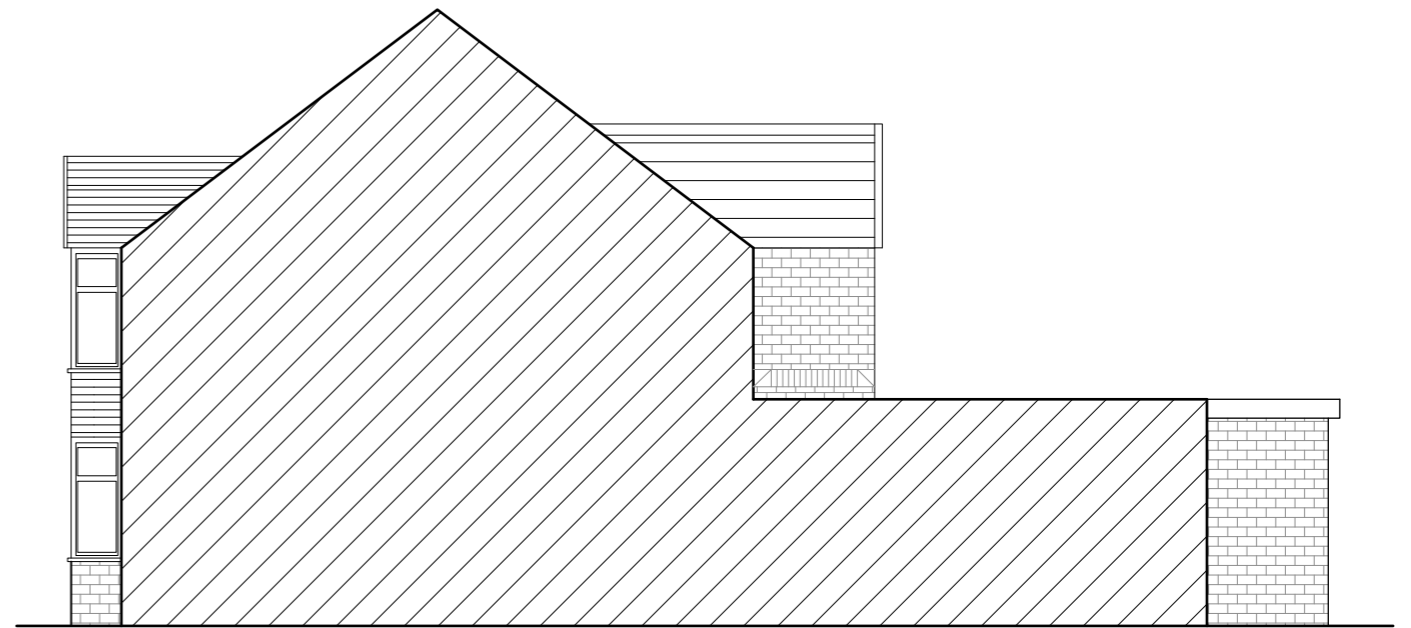

EAST SIDE ELEVATION

WEST SIDE ELEVATION

FRONT ELEVATION

REAR ELEVATION

DRAWN BY	
HUMZAH KHUSHI	
BA ARCHITECTURE	
SCALE	
A3	1 : 100
DATE	
02 / 11 / 2023	
ADDRESS	
MR NAVEED DOGAR 4 BURLINGTON CRESCENT OXFORD OX3 8DY	
PROJECT	
PROPOSED ELEVATION	