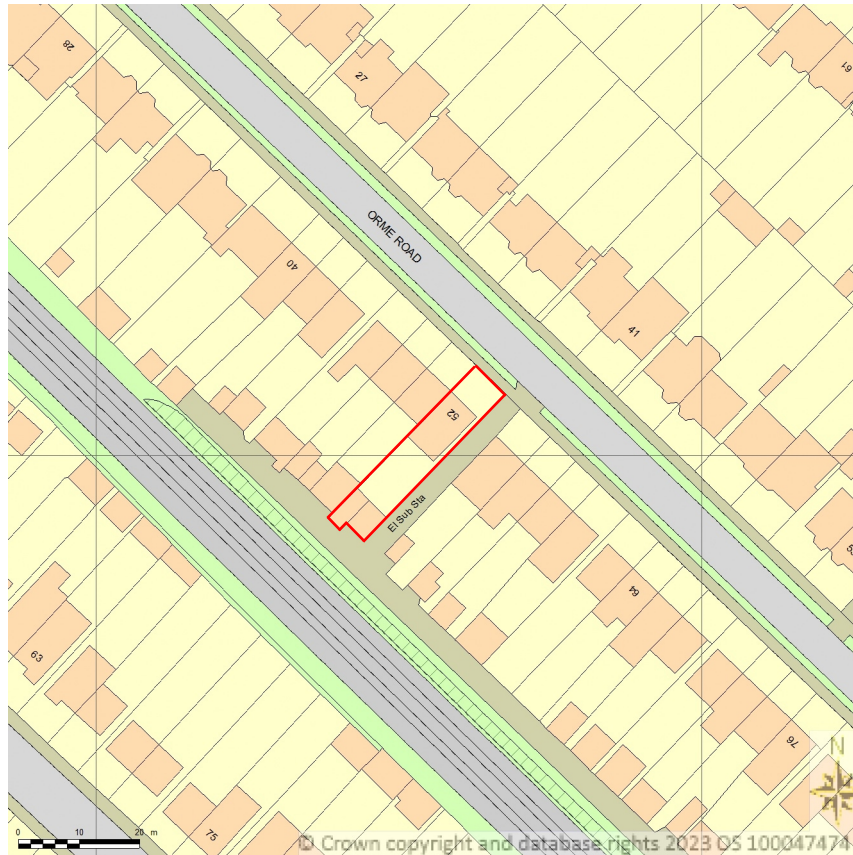

SITE LOCATION PLAN

AREA 2 HA

SCALE: 1:1250 on A4

CENTRE COORDINATES: 519856 , 169204

Supplied by Streetwise Maps Ltd

www.streetwise.net

Licence No: 100047474

09:51:55 26/10/2023