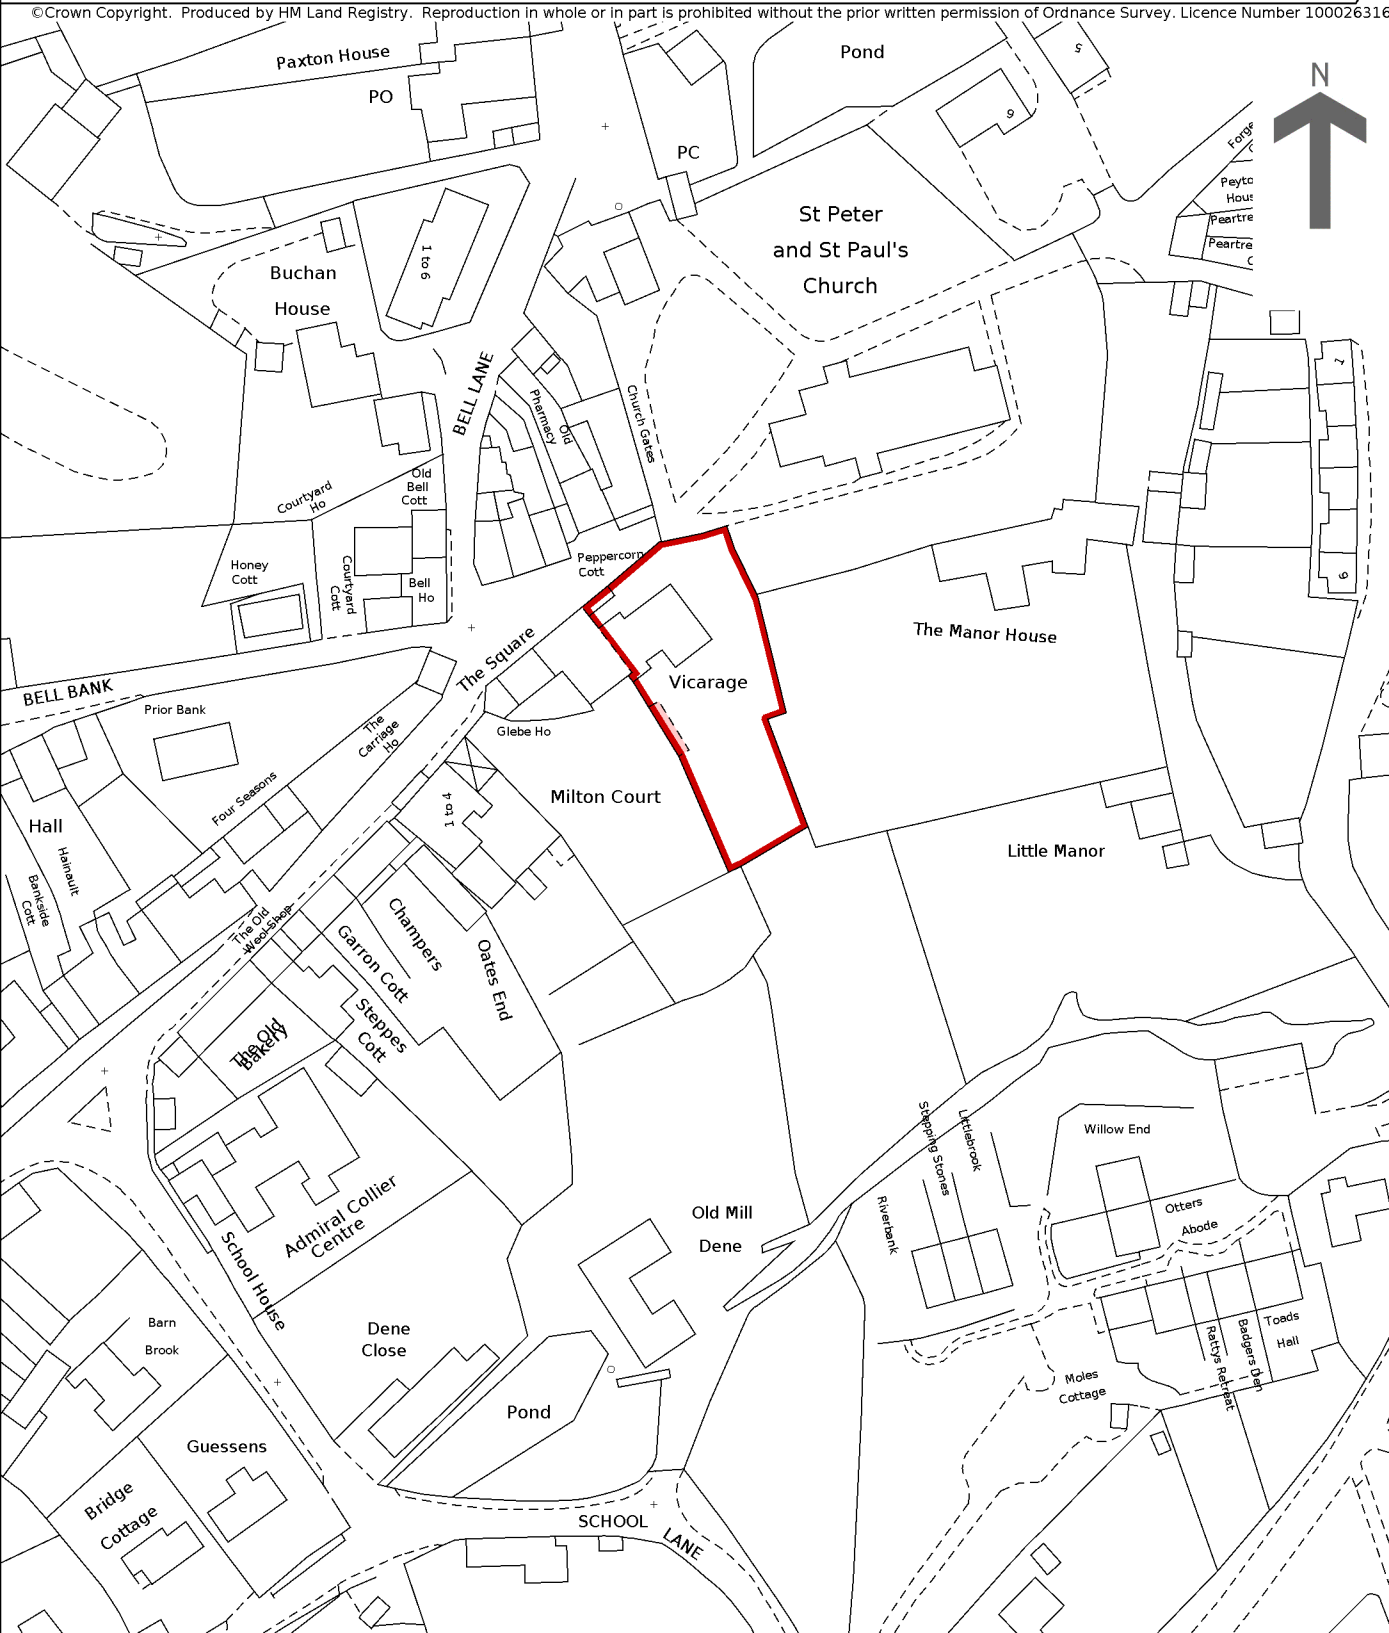

HM Land Registry Current title plan

Title number **GR322999**
Ordnance Survey map reference **SP1634NW**
Scale **1:1250 enlarged from 1:2500**
Administrative area **Gloucestershire :**
Cotswold

©Crown Copyright. Produced by HM Land Registry. Reproduction in whole or in part is prohibited without the prior written permission of Ordnance Survey. Licence Number 100026316

This is a print of the view of the title plan obtained from HM Land Registry showing the state of the title plan on 30 December 2021 at 11:24:39. This title plan shows the general position, not the exact line, of the boundaries. It may be subject to distortions in scale. Measurements scaled from this plan may not match measurements between the same points on the ground.