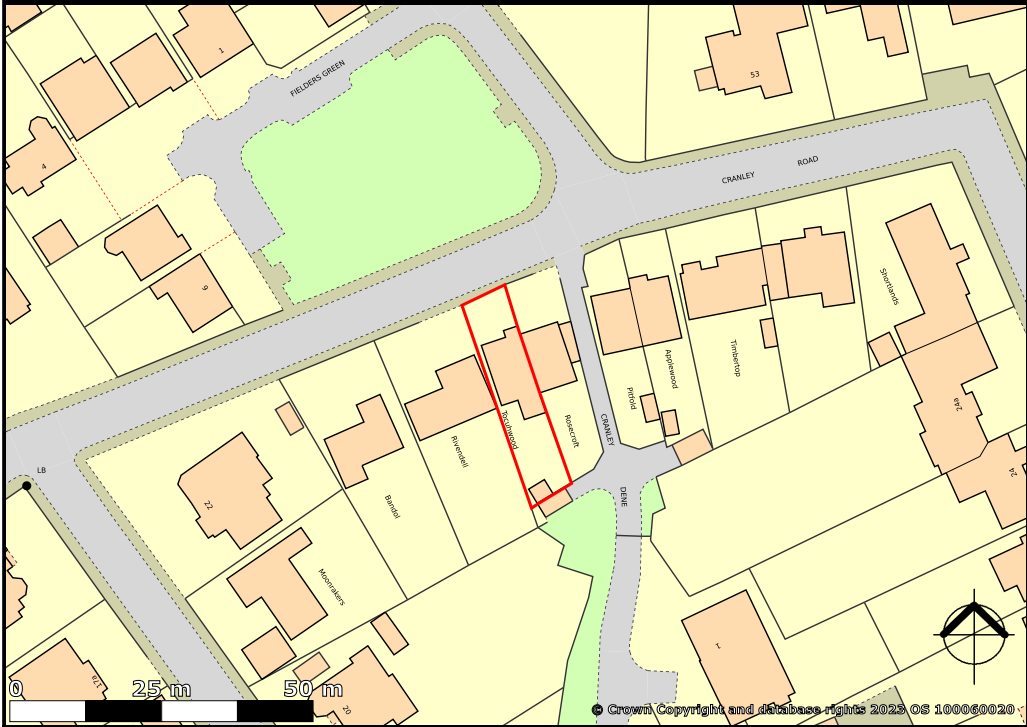

Touchwood, Cranley Road, Guildford, GU1 2JS

created on **edozo**

Plotted Scale - 1:1,250