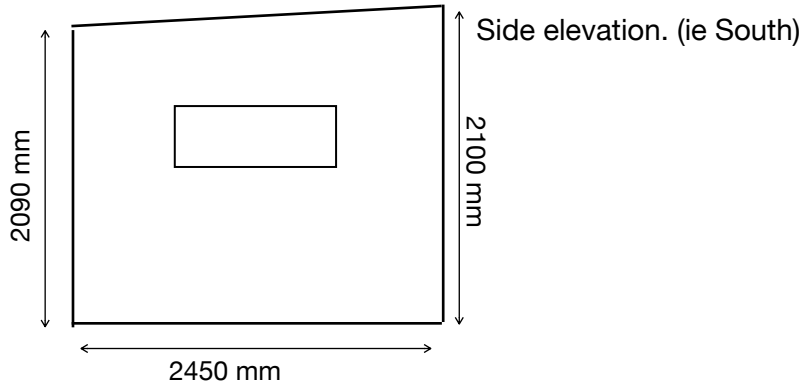

Address: Brookleigh, High St, Chalford
GL6 8DJ

Proposal: Replacement of two garden sheds

Drawing: Existing shed elevations/floor plans

Scale: 1:50

02/11/23

Floor plan