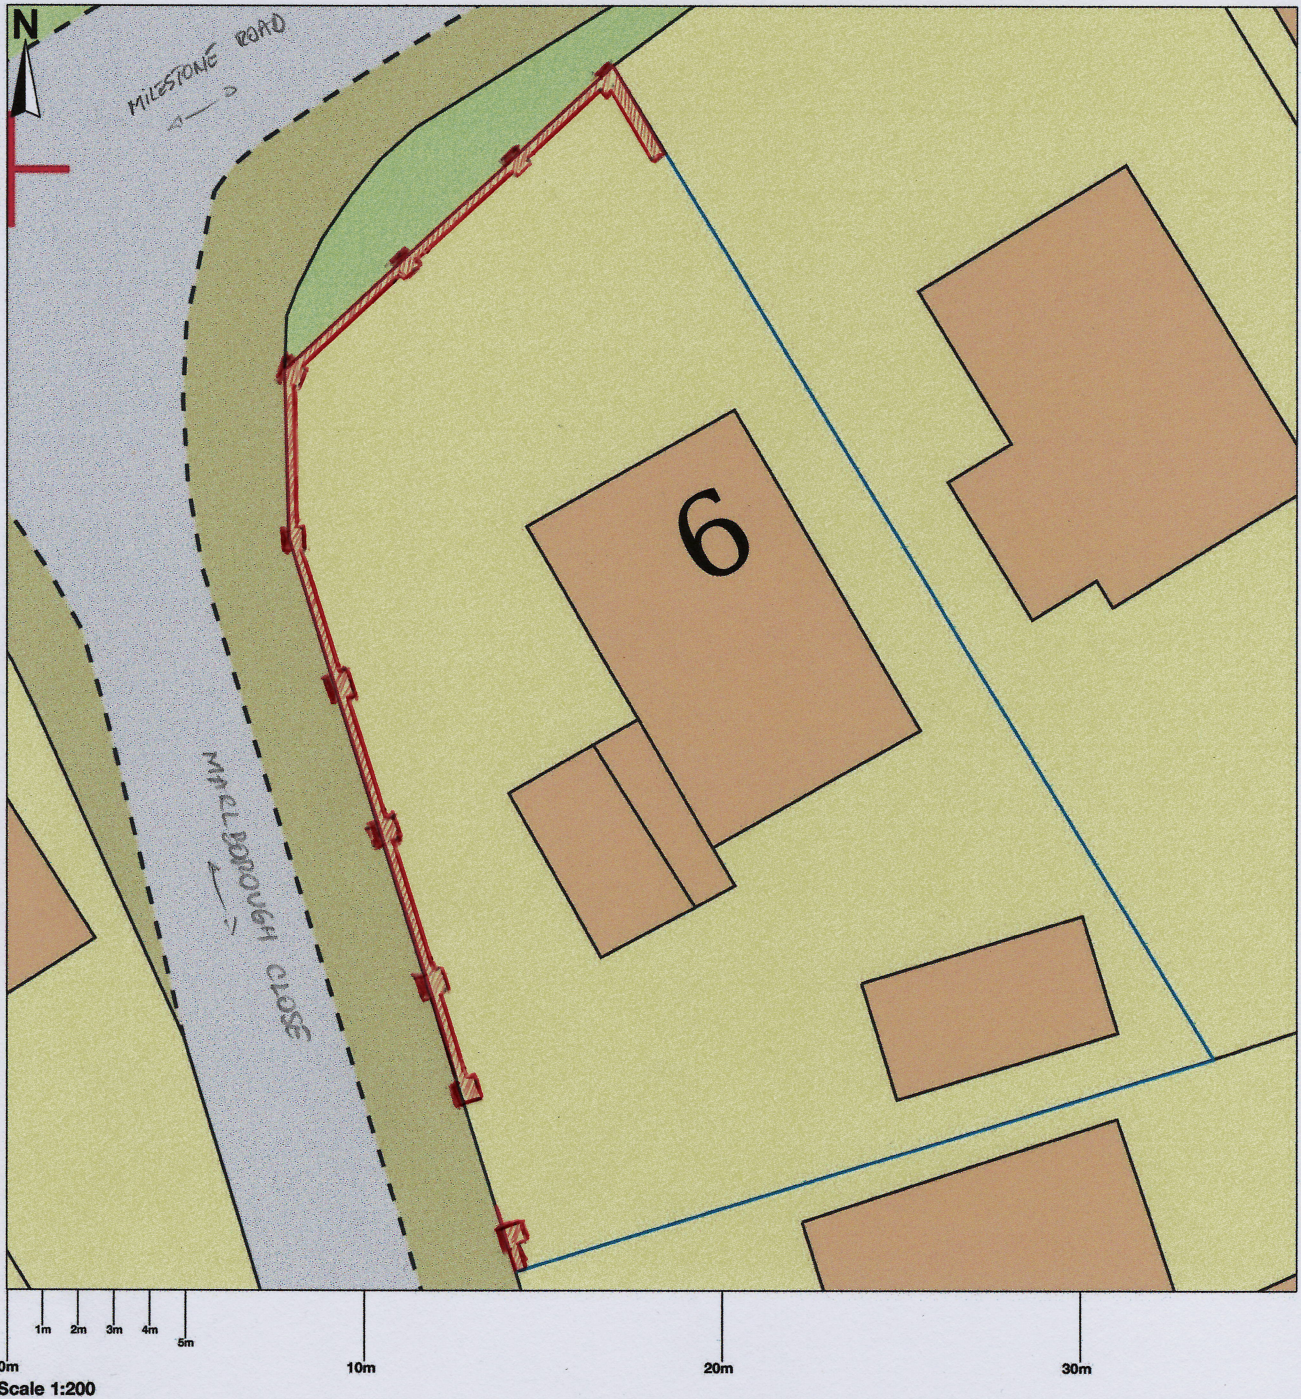

9 Milestone Road, Carterton, OX18 3RJ

© Crown copyright and database rights 2023 OS 100054135. Map area bounded by: 428139,206315 428175,206351. Produced on 08 November 2023 from the OS National Geographic Database. Supplied by UKPlanningMaps.com. Unique plan reference: b36e/uk/1023834/1380675

NOTE :

- THE PROPOSED WORKS ARE CROSSHATCHED IN RED,
- THE PROPOSED WORKS ARE INTENDED TO INCREASE THE STONE WALL'S HEIGHT, THEREFORE THE EXISTING STONE WALL.
- THE BLUE LINE MARKS THE CONFINING BORDER WITH THE NEIGHBOURS