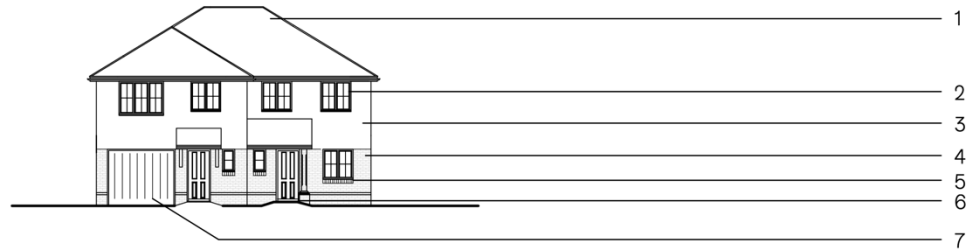

Title:
2A 2B Elevations w/ Materials

Date:
20.10.23

Location:
2-3 Church Cottages, Old Uxbridge Road, West Hyde, WD3 9XP

Drawing Number:
CC32

Number	Element	Material (s)	Material Link
1	Roof Tiles	Slate Effect Tiles	https://www.roofingsuperstore.co.uk/product/tapco-synthetic-slate-pack-of-25.html
2	Windows	UPVC Frame	https://www.southlondonwindows.co.uk/windows/casement-windows/upvc-casement-windows/
3	External Walls 01	Marble-White Render	https://rendersdirect.co.uk/products/eco-rend-monocouche-one-coat-render-25kg-marble-white
4	External Walls 02	Red Multi Stock Brick	https://camtechbp.co.uk/brick-index/red-multi-stock/
5	Window Detail	Red Multi Stock Brick	https://camtechbp.co.uk/brick-index/red-multi-stock/
6	Front Door	Composite	https://www.grpcompositedoors.com/doors/order.php?door=4-Panel-Composite-Front-Door-In-Oak-667
7	Garage Door	Composite	https://www.garagedoorsonline.co.uk/cataloguedetails/Garador-Somerset--(17-Colour-Options)-Side-hinged-garage-door-Composite-GRP-Garador/g/2695
8	Fascia	UPVC	https://www.eurocell.co.uk/fascia-and-soffits/fascia-boards/standard-fascia-euroboard
9	External Doors	Aluminium	https://www.iqglassuk.com/products/ultra-slim-aluminium-bifold-doors/s64400/
10	Porch Roof	Slate Effect Tiles	https://www.roofingsuperstore.co.uk/product/tapco-synthetic-slate-pack-of-25.html
11	Roof Bracket	Pine	https://www.blueprintjoinery.com/porch-canopy-kits/pine-porch-gallow-brackets/
12	Column	Pine	https://www.sekelskifte.com/en/product/wood-column-2500-x-85-mm