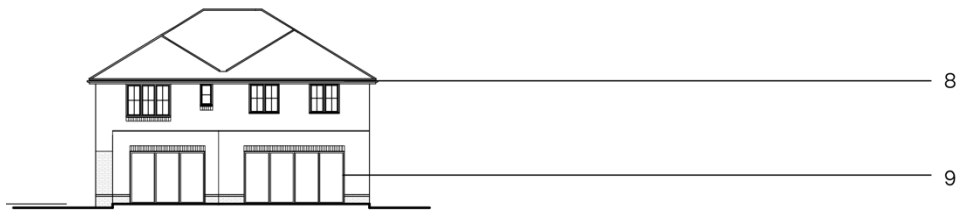

Title:
2A 2B Elevations w/ Materials

Date:
20.10.23

Location:
2-3 Church Cottages, Old Uxbridge Road, West Hyde, WD3 9XP

Drawing Number:
CC32

Number	Element	Material (s)	Material Link
1	Roof Tiles	Slate Effect Tiles	https://www.roofingsuperstore.co.uk/product/tapco-synthetic-slate-pack-of-25.html
2	Windows	UPVC Frame	https://www.southlondonwindows.co.uk/windows/casement-windows/upvc-casement-windows/
3	External Walls 01	Marble-White Render	https://rendersdirect.co.uk/products/eco-rend-monocouche-one-coat-render-25kg-marble-white
4	External Walls 02	Red Multi Stock Brick	https://camtechbp.co.uk/brick-index/red-multi-stock/
5	Window Detail	Red Multi Stock Brick	https://camtechbp.co.uk/brick-index/red-multi-stock/
6	Front Door	Composite	https://www.grpcompositedoors.com/doors/order.php?door=4-Panel-Composite-Front-Door-In-Oak-667
7	Garage Door	Composite	https://www.garagedoorsonline.co.uk/cataloguedetails/Garador-Somerset--(17-Colour-Options)-Side-hinged-garage-door-Composite-GRP-Garador/g/2695
8	Fascia	UPVC	https://www.eurocell.co.uk/fascia-and-soffits/fascia-boards/standard-fascia-euroboard
9	External Doors	Aluminium	https://www.iqglassuk.com/products/ultra-slim-aluminium-bifold-doors/s64400/
10	Porch Roof	Slate Effect Tiles	https://www.roofingsuperstore.co.uk/product/tapco-synthetic-slate-pack-of-25.html
11	Roof Bracket	Pine	https://www.blueprintjoinery.com/porch-canopy-kits/pine-porch-gallow-brackets/
12	Column	Pine	https://www.sekelskifte.com/en/product/wood-column-2500-x-85-mm

Title:
3A 3B Elevations w/ Materials

Date:
20.10.23

Location:
2-3 Church Cottages, Old Uxbridge Road, West Hyde, WD3 9XP

Drawing Number:
CC33