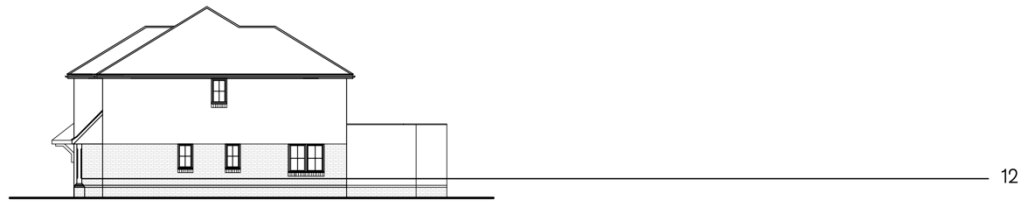

Title:
2A 2B Elevations w/ Materials

Date:
20.10.23

Location:
2-3 Church Cottages, Old Uxbridge Road, West Hyde, WD3 9XP

Drawing Number:
CC32

Number	Element	Material (s)	Material Link
1	Roof Tiles	Slate Effect Tiles	https://www.roofingsuperstore.co.uk/product/tapco-synthetic-slate-pack-of-25.html
2	Windows	UPVC Frame	https://www.southlondonwindows.co.uk/windows/casement-windows/upvc-casement-windows/
3	External Walls 01	Marble-White Render	https://rendersdirect.co.uk/products/eco-rend-monocouche-one-coat-render-25kg-marble-white
4	External Walls 02	Red Multi Stock Brick	https://camtechbp.co.uk/brick-index/red-multi-stock/
5	Window Detail	Red Multi Stock Brick	https://camtechbp.co.uk/brick-index/red-multi-stock/
6	Front Door	Composite	https://www.grpcompositedoors.com/doors/order.php?door=4-Panel-Composite-Front-Door-In-Oak-667
7	Garage Door	Composite	https://www.garagedoorsonline.co.uk/cataloguedetails/Garador-Somerset--(17-Colour-Options)-Side-hinged-garage-door-Composite-GRP-Garador/g/2695
8	Fascia	UPVC	https://www.eurocell.co.uk/fascia-and-soffits/fascia-boards/standard-fascia-euroboard
9	External Doors	Aluminium	https://www.iqglassuk.com/products/ultra-slim-aluminium-bifold-doors/s64400/
10	Porch Roof	Slate Effect Tiles	https://www.roofingsuperstore.co.uk/product/tapco-synthetic-slate-pack-of-25.html
11	Roof Bracket	Pine	https://www.blueprintjoinery.com/porch-canopy-kits/pine-porch-gallow-brackets/
12	Column	Pine	https://www.sekelskifte.com/en/product/wood-column-2500-x-85-mm

Title:
3A 3B Elevations w/ Materials

Date:
20.10.23

Location:
2-3 Church Cottages, Old Uxbridge Road, West Hyde, WD3 9XP

Drawing Number:
CC33