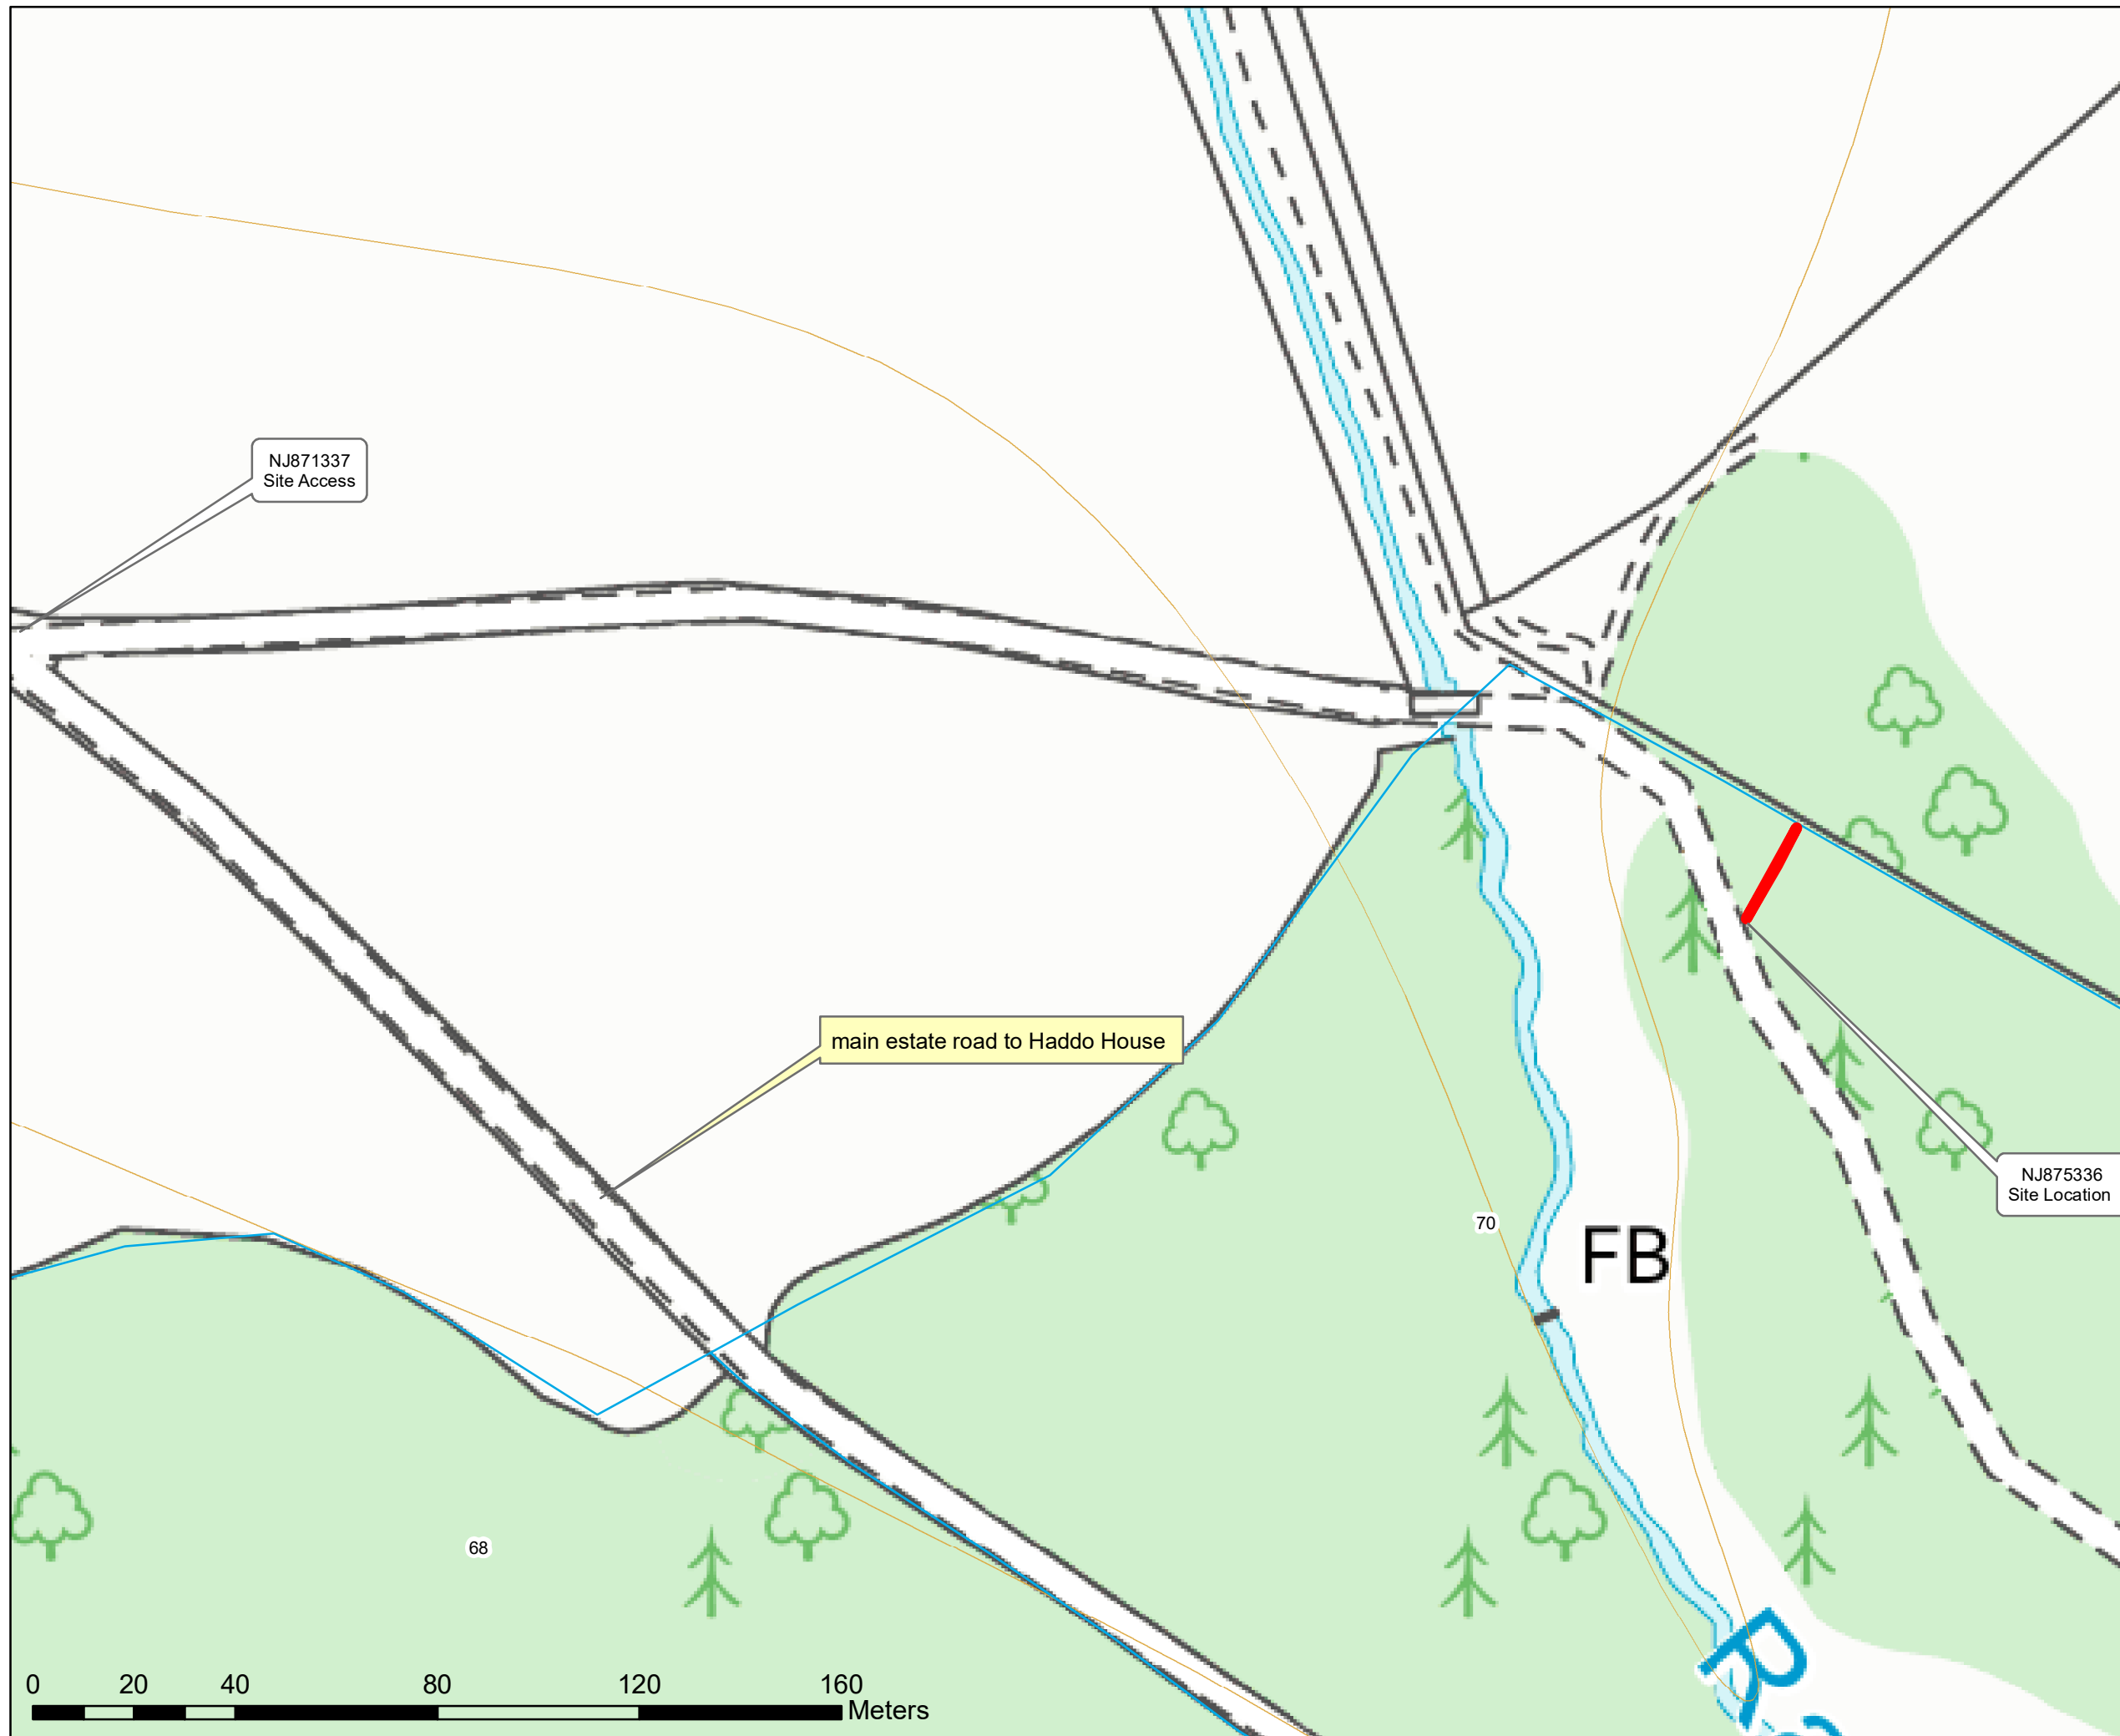

Haddo Estate

Location Plan

Created On:09/11/2023

Legend

-  Turning_Area
-  Haddo Estate

Scottish Woodlands Ltd
Research Park, Riccarton
Edinburgh, EH14 4AP

1:1,250
Scale Correct at A3

© Crown copyright and database rights 2023
Ordnance Survey 100030835