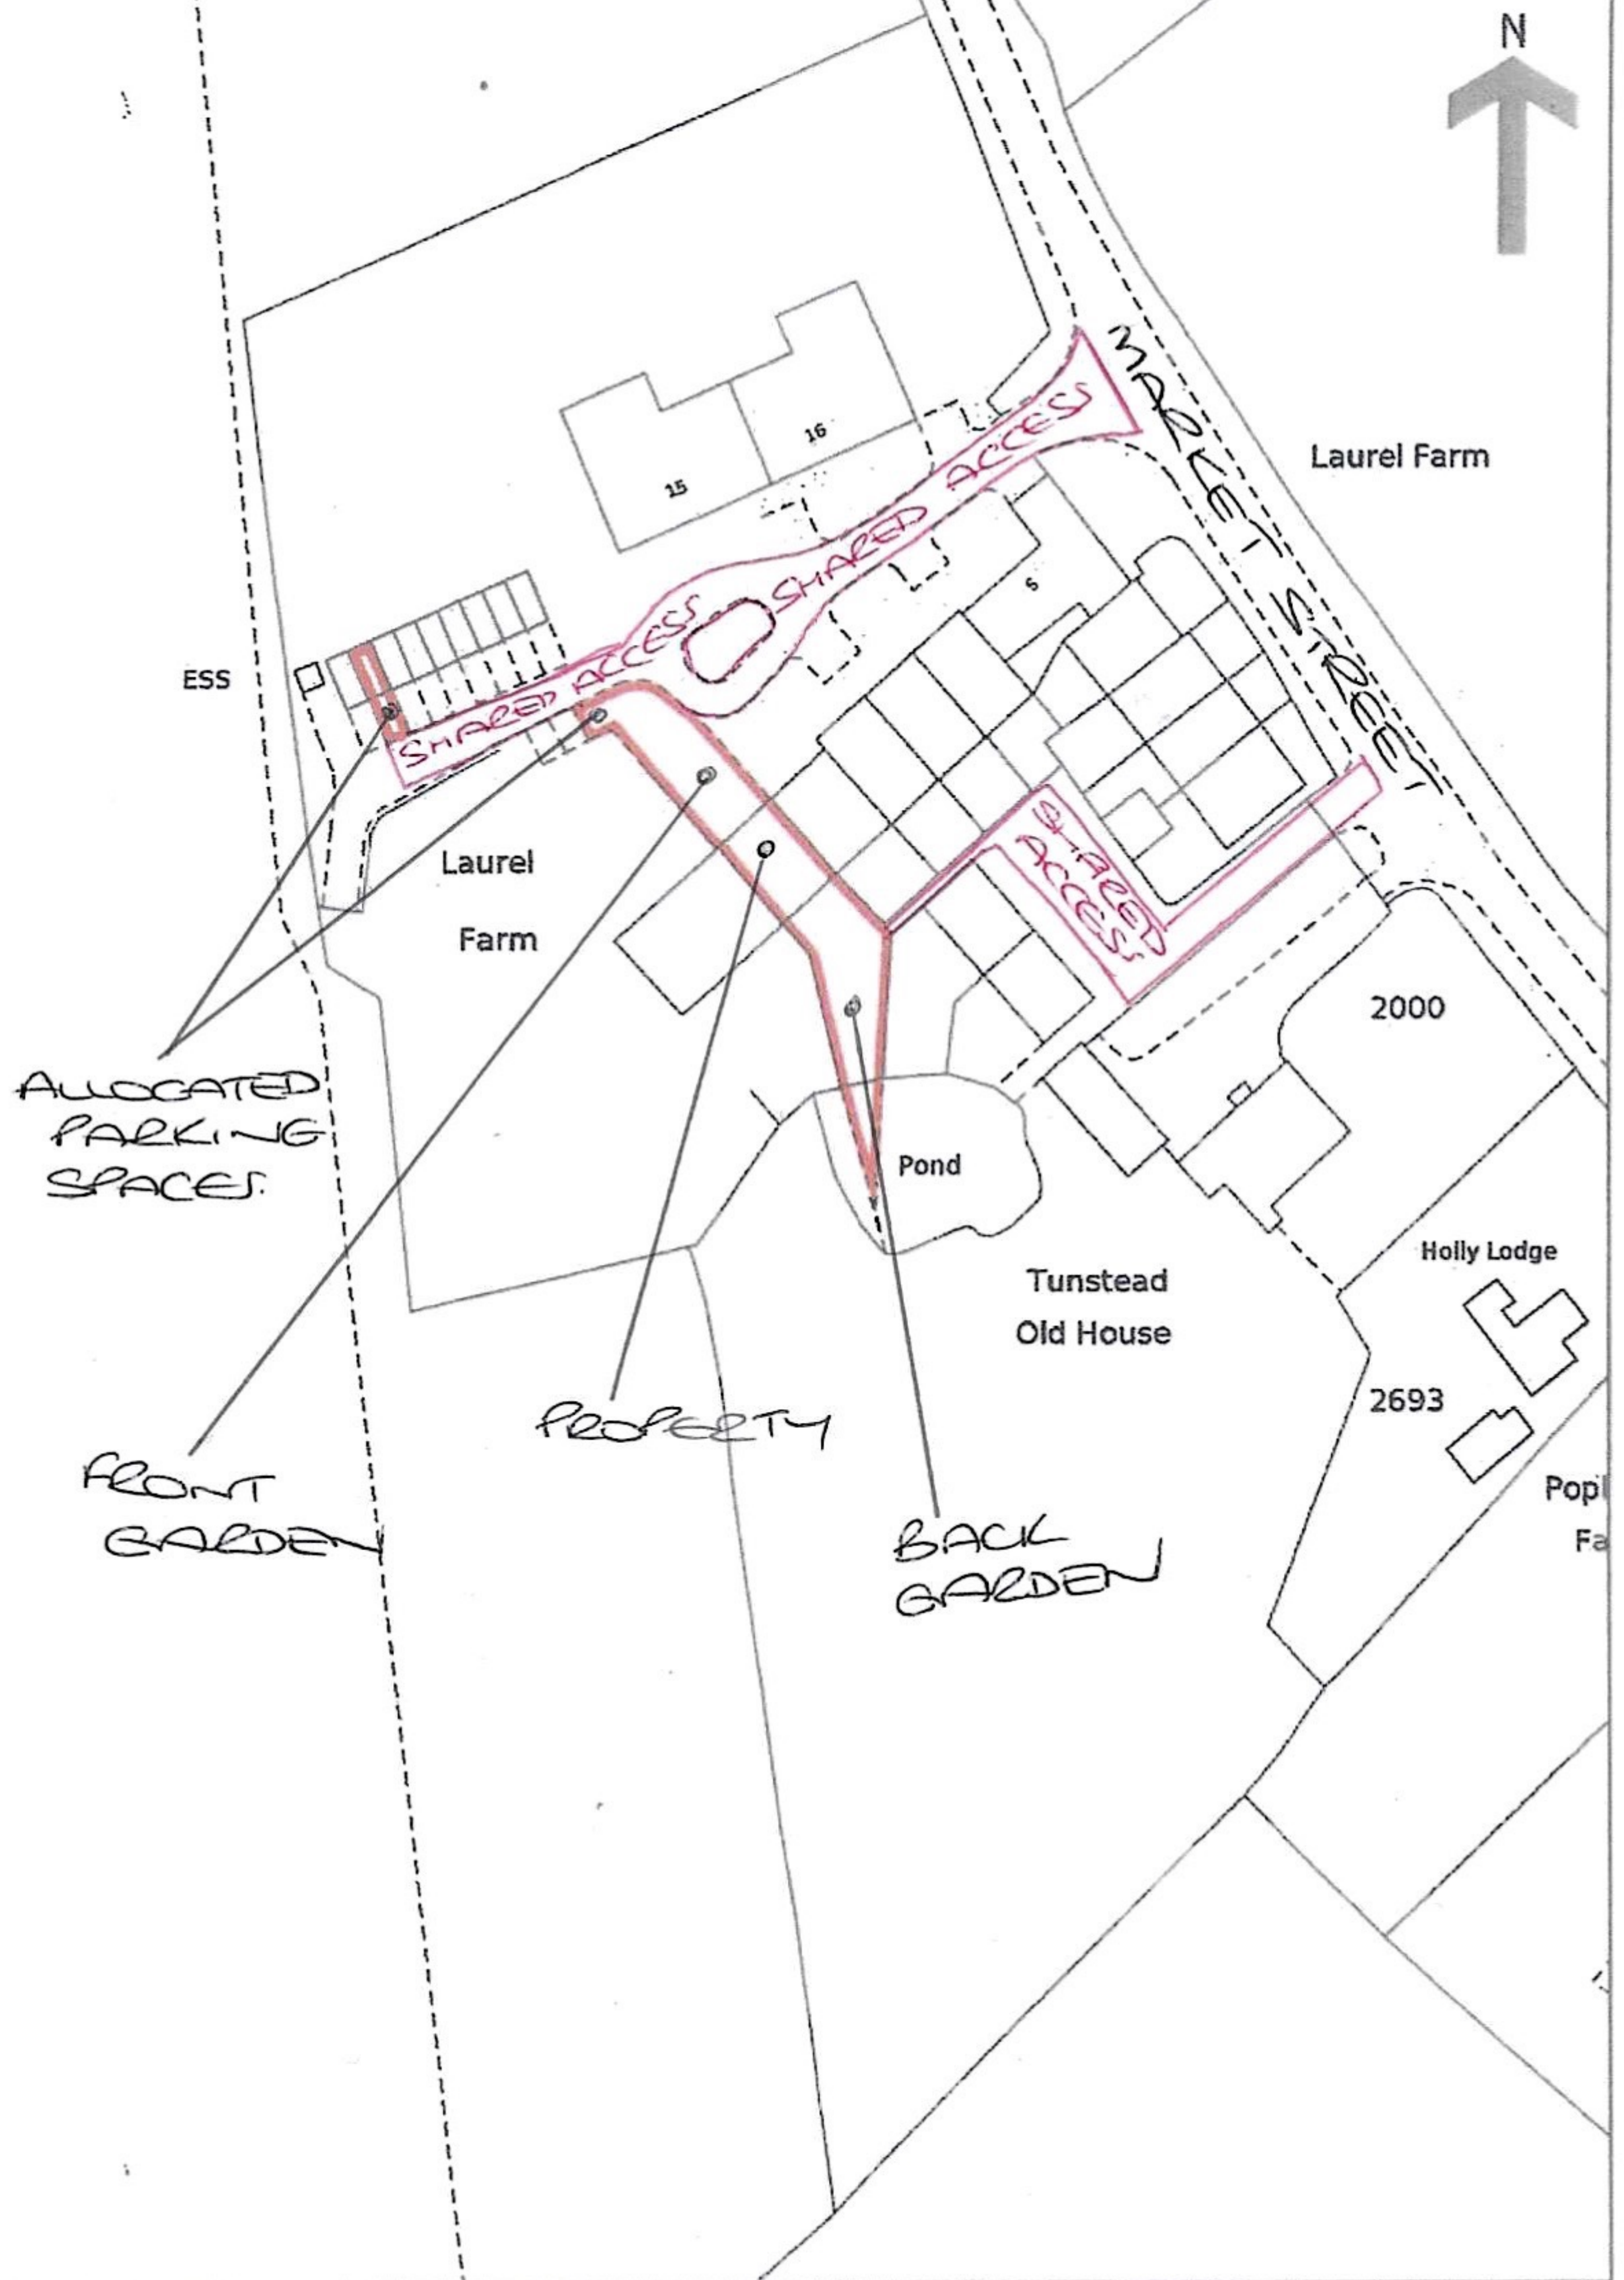

HM Land Registry  
Official copy of  
title plan

Title number **NK377595**  
Ordnance Survey map reference **TG3020NW**  
Scale **1:1250 enlarged from 1:2500**  
Administrative area **Norfolk : North Norfolk**

©Crown Copyright. Produced by HM Land Registry. Reproduction in whole or in part is prohibited without the prior written permission of Ordnance Survey. Licence Number 100026316

LOCATION  
PLAN

10 LAUREL FARM  
BARN  
TUNSTEAD NR12 8QY