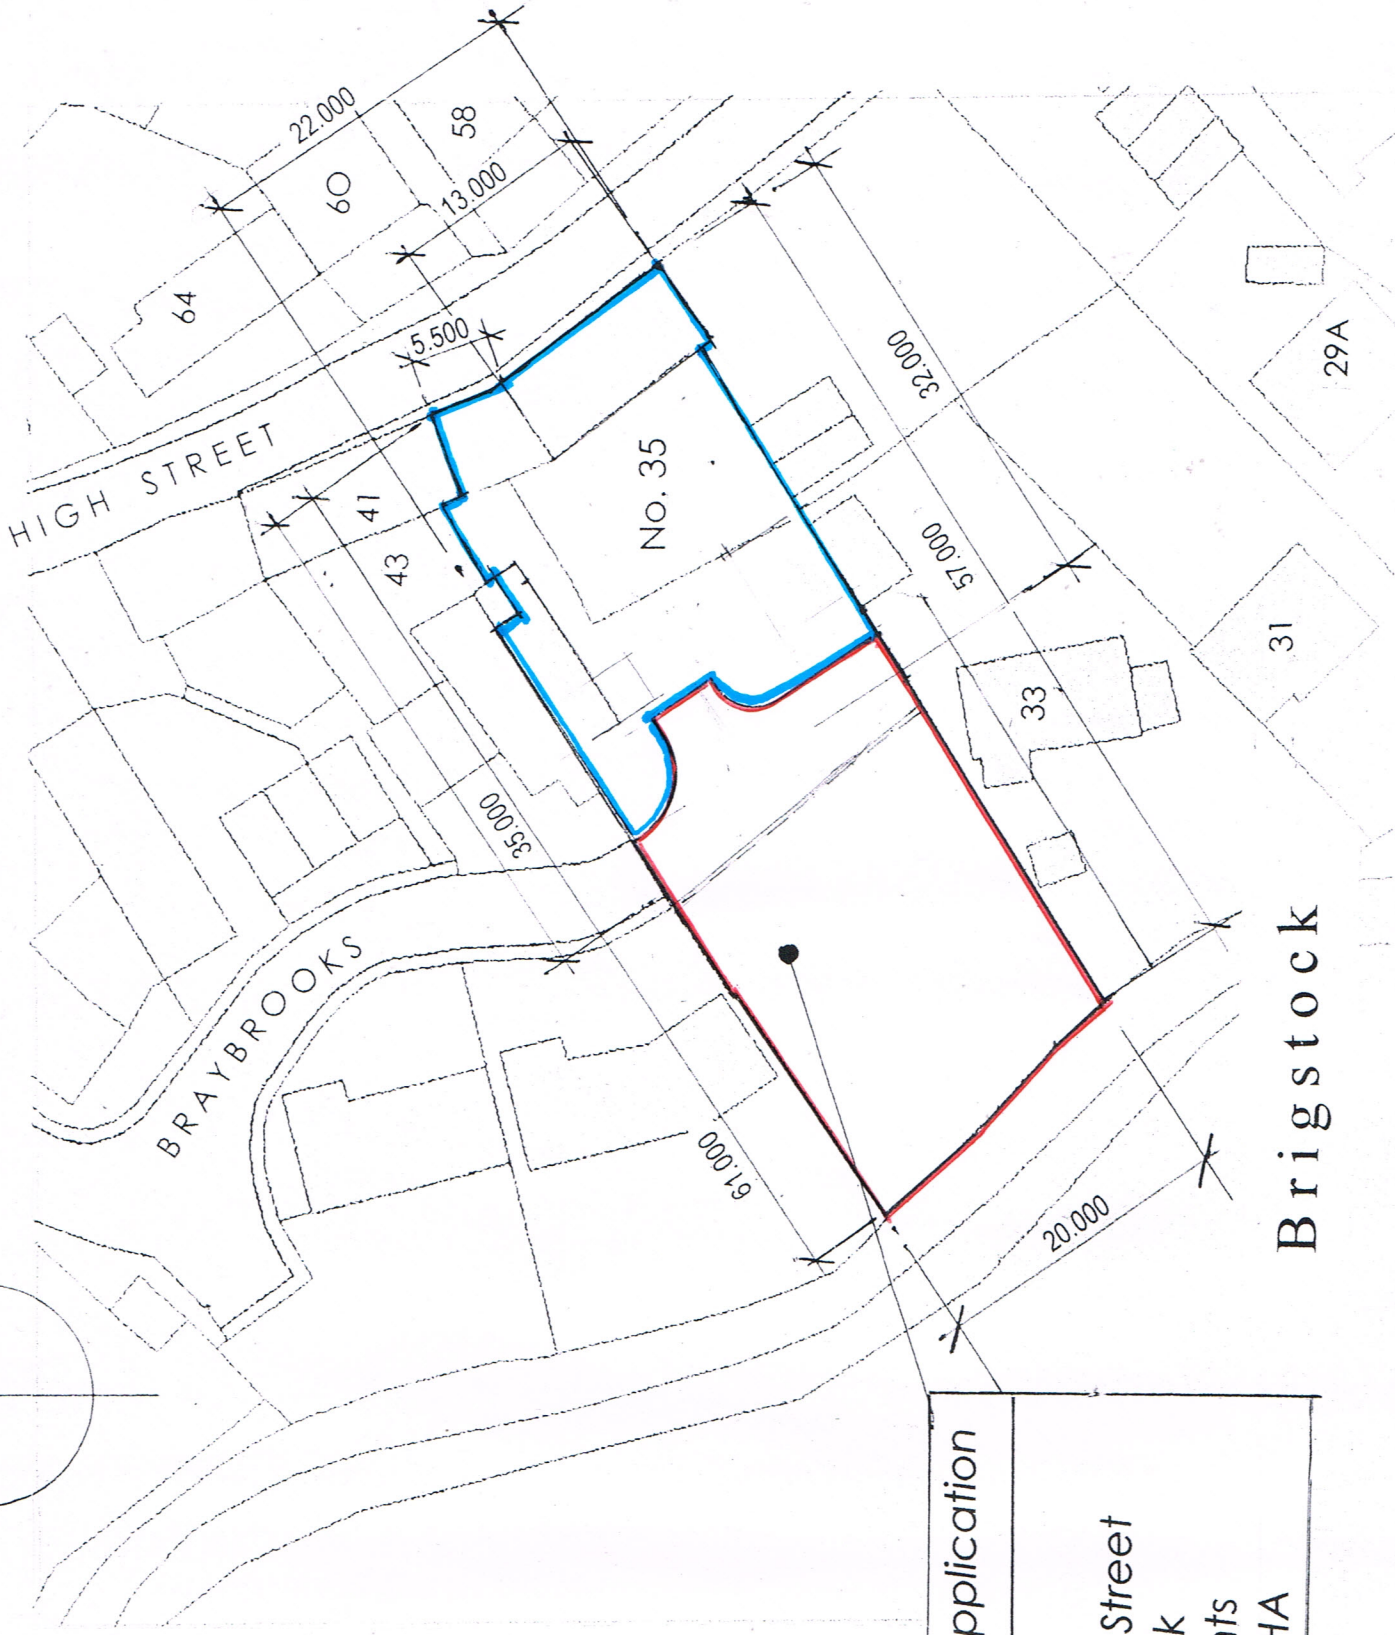

SITE LOCATION PLAN

AREA 2 HA

SCALE: 1:1250 on A4

CENTRE COORDINATES: 494470 , 285573

Supplied by Streetwise Maps Ltd
www.streetwise.net
 Licence No: 100047474

location plan 1:1250
 (red line plan)

site of application
 land at
 35 High Street
 Brigstock
 Northants
 NN14 3HA

Brigstock

block plan 1:500