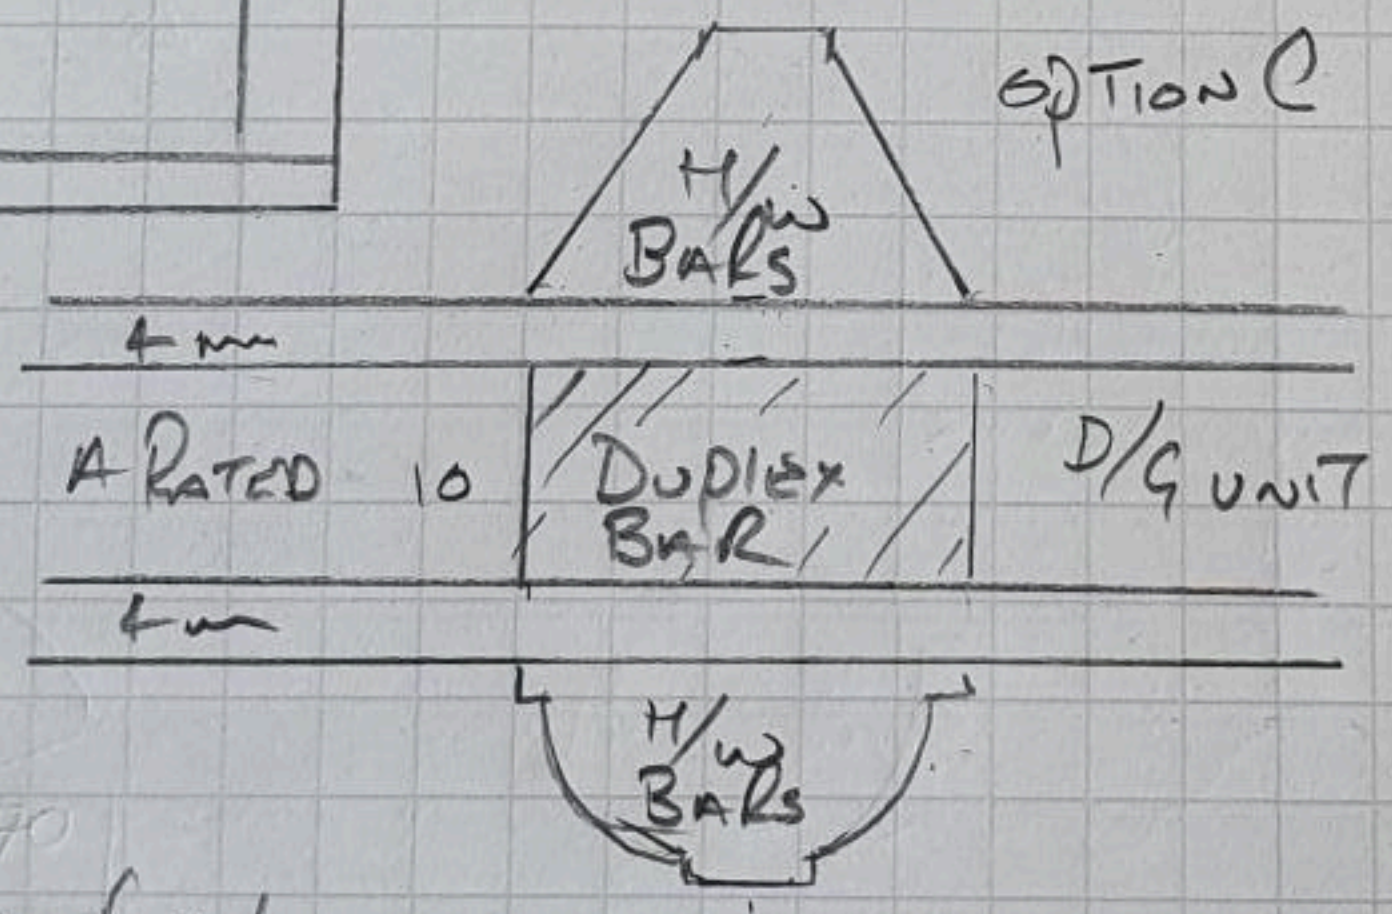

4mm

WHITE

4mm

HALO WOOD

4mm

4mm

HALO WOOD

OPTION B

OUTSIDE
FLANGE

90x70

OPTION C

4mm

A RATED 10

DUPLEX BAR

D/G UNIT

4mm

H/W BARS

A Glass Slim Line D/G

B Glass 4mm float like for like

C Glass 18 THICK D/G UNIT WITH H/W BARS

2280 1740

K

1080