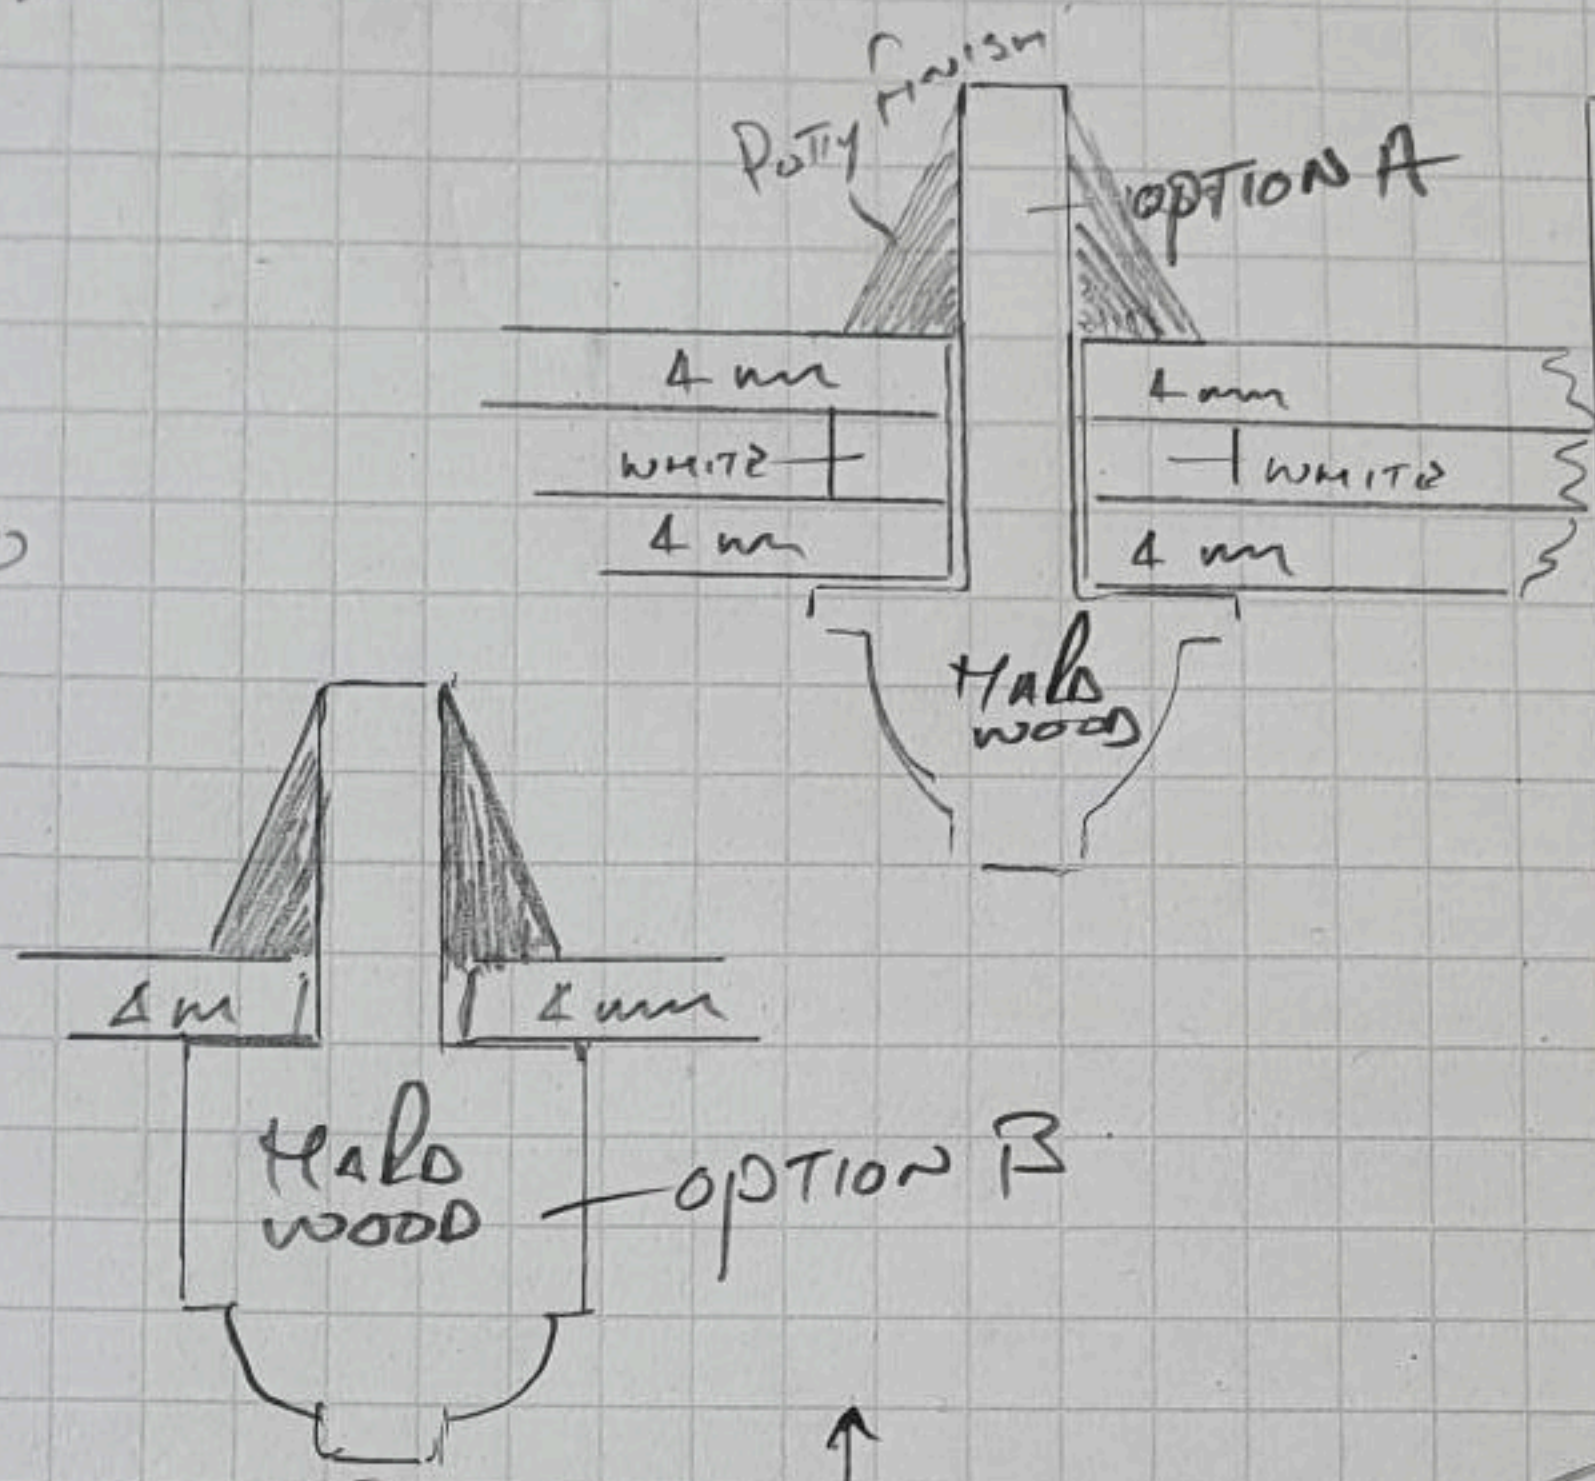

2390

340
560

1740

1140

OPTION A

4mm

WHITE

4mm

4mm

WHITE

4mm

HALO WOOD

4mm

4mm

HALO WOOD

OPTION B

OUTSIDE
FLANGE

90x70

OPTION C

4mm

A RATED 10

DUPLEX BAR

D/G UNIT

4mm

H/W BARS

A Glass Slim Line D/G

B Glass 4mm float like for like

C Glass 18 THICK D/G UNIT WITH H/W BARS

2280 1740

K

1080