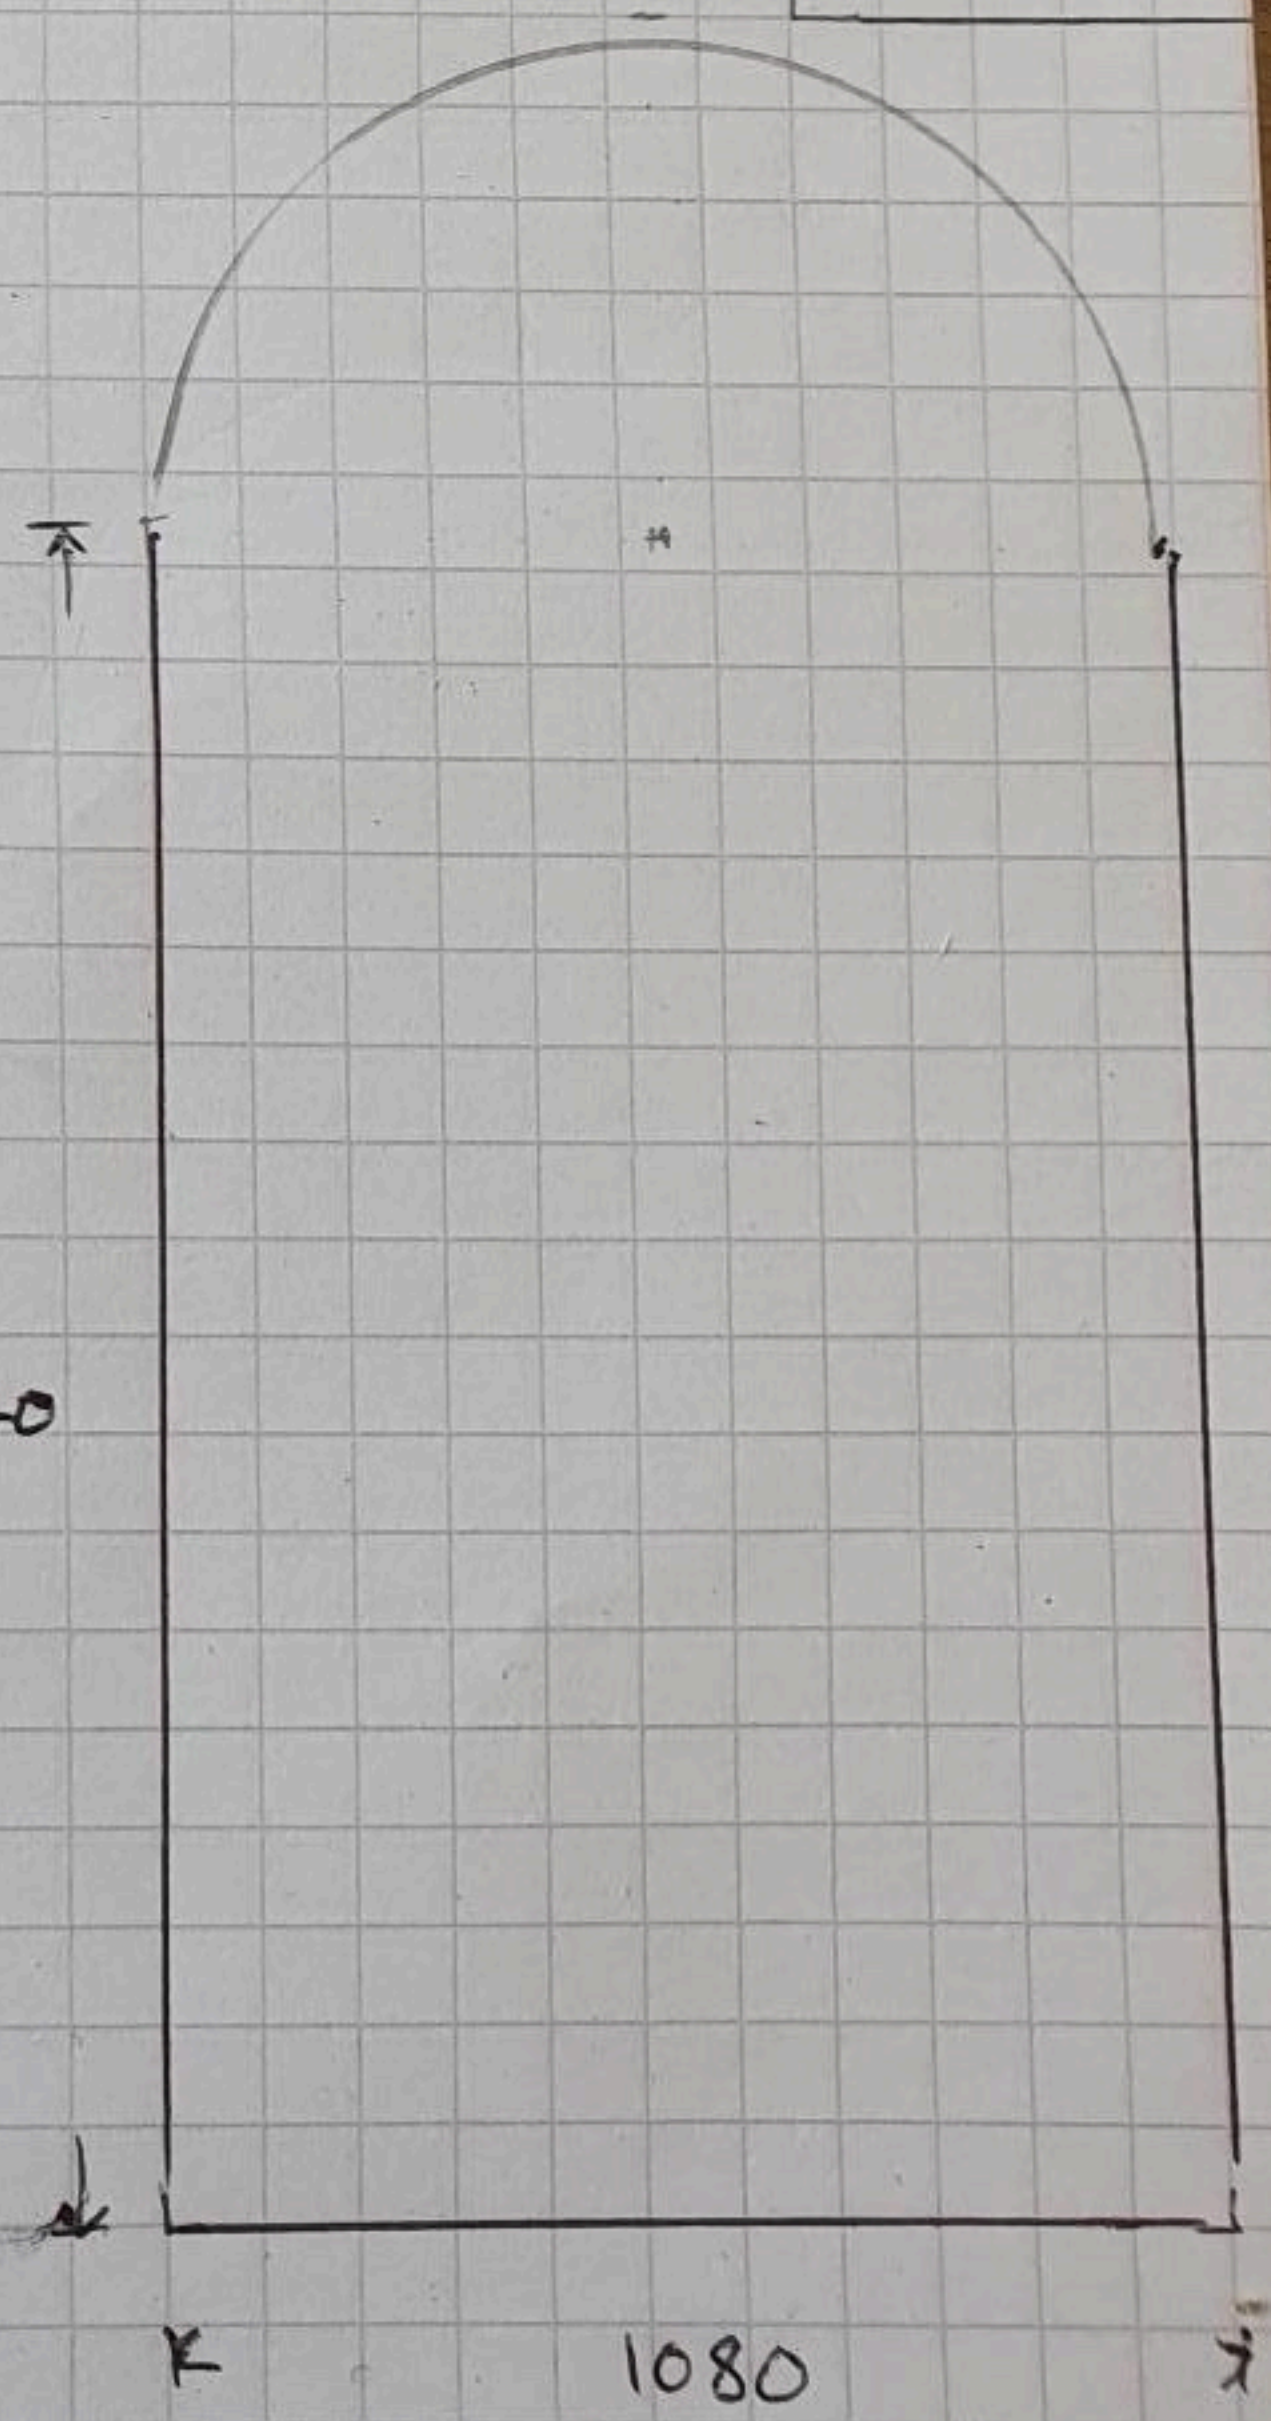

2390

340
560

1740

1140

OPTION A

4mm

WHITE

4mm

H/W BARS

A Glass Slim Line D/G

B Glass 4mm float like for like

C Glass 18 THICK D/G UNIT WITH H/W BARS

2280 1740

K

1080