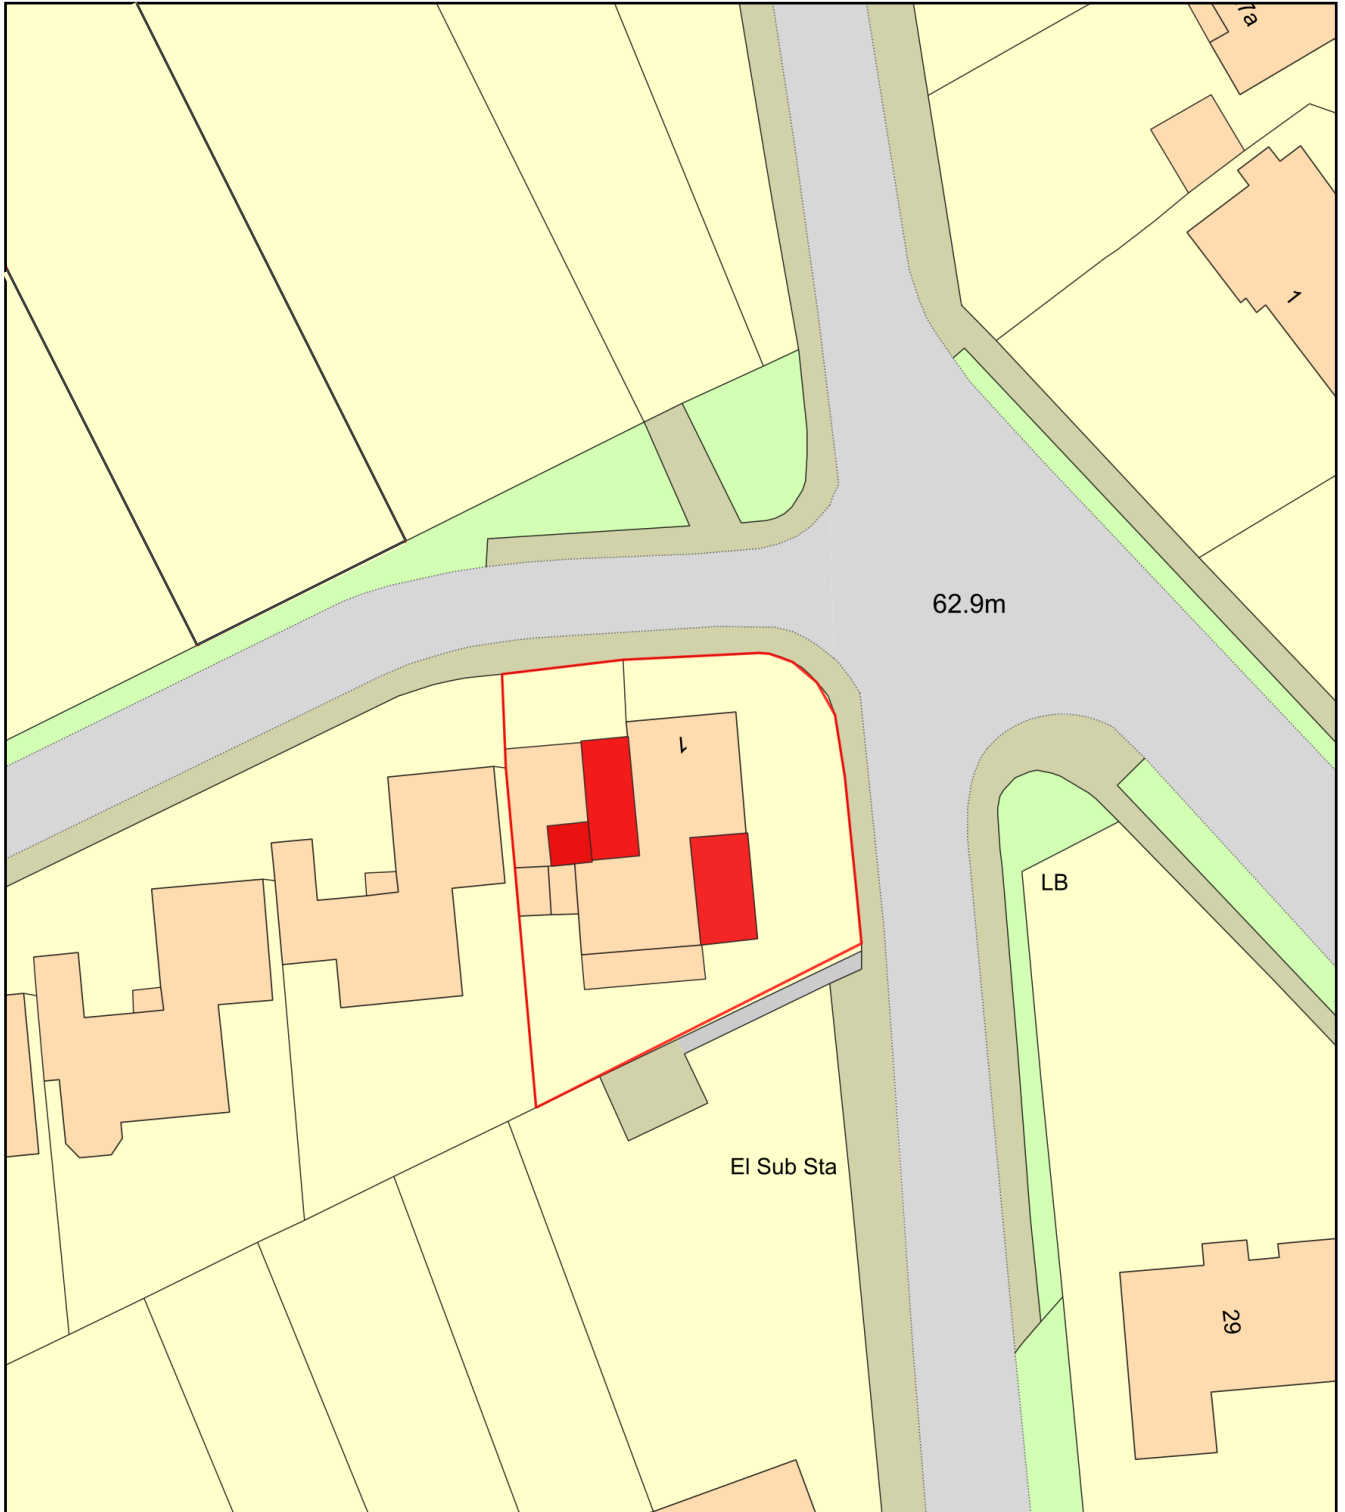

1 THE GLADE CHEAM SM2 7NZ

Plan Produced for: MR & MRS THOMAS

Date Produced: 29 Sep 2023

Plan Reference Number: TQRQM23272142133583

Scale: 1:500 @ A4