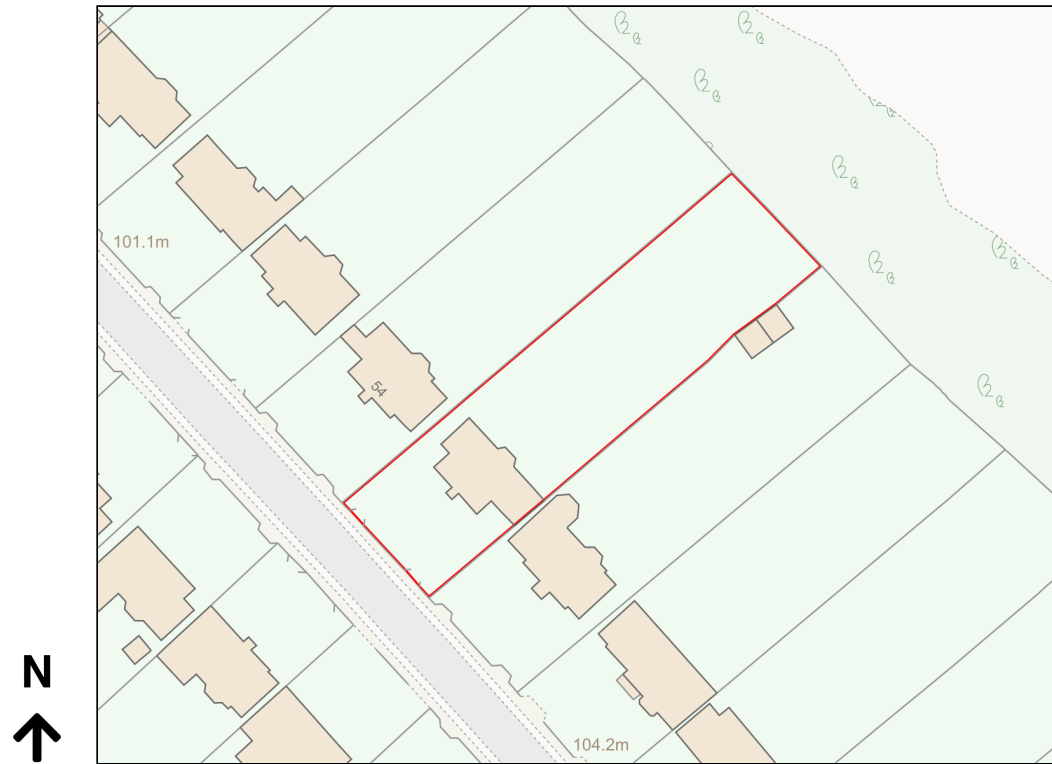

Location Plan

Site Address: 52, Higher Drive, Banstead, SM7 1PQ

Date Produced: 22-Jun-2023

Scale: 1:1250 @A4

Planning Portal Reference: PP-12256849v1