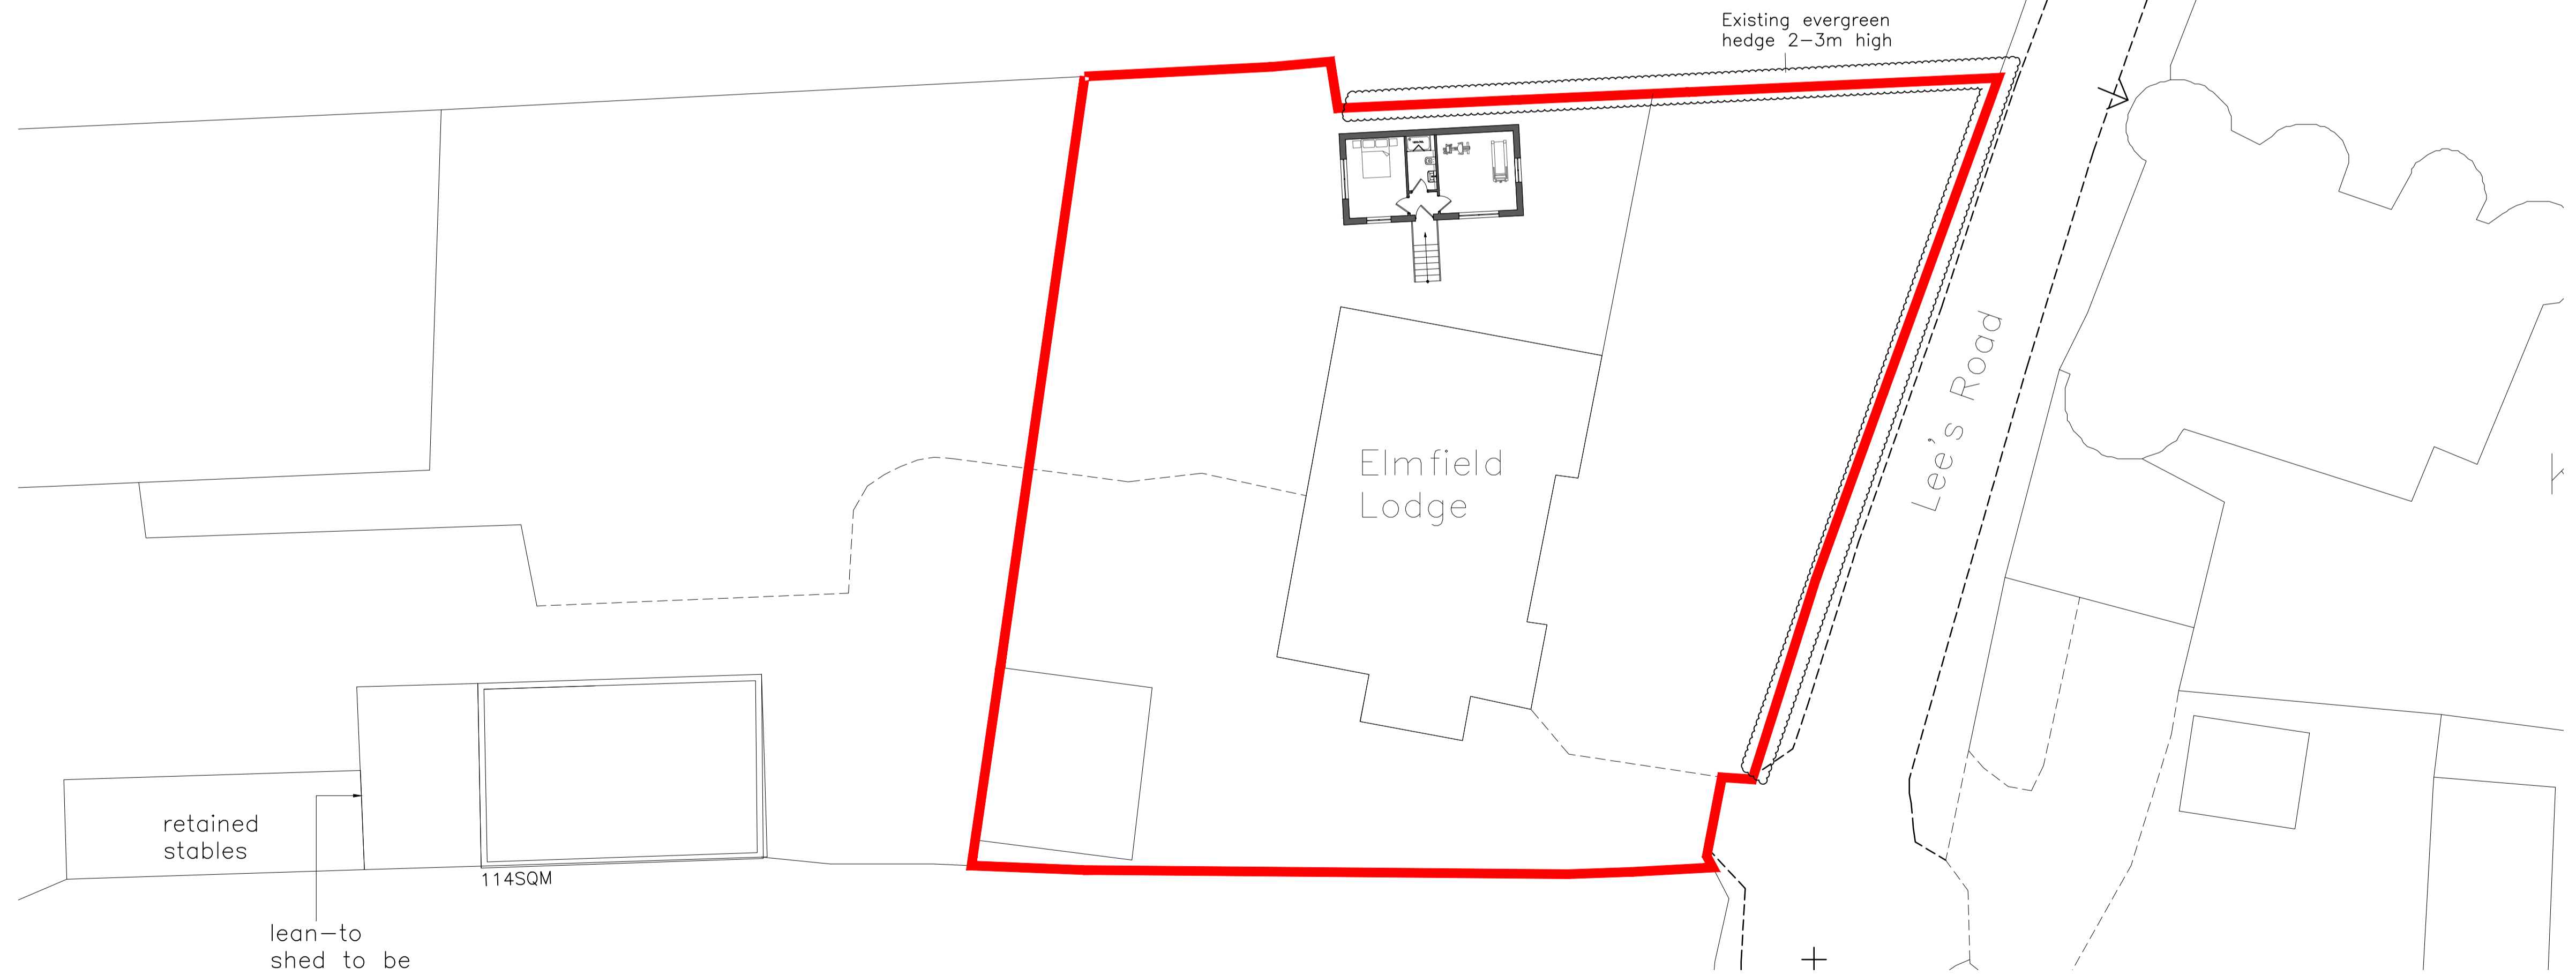

PLANNING

Client
MR R BODY

Project
ELMFIELD LODGE
LEES ROAD
LADDINGFORD
ME18 6DB

HD HASKINS
DESIGNS LTD.
The Civic Centre, St Mary's Road, Swanley, Kent, BR8 7BU.
Phone: 01322 479561 Mobile: 07802 182202
info@haskinsdesigns.co.uk Website: haskinsdesigns.co.uk

Title
LOCATION PLAN
SITE PLAN

Project No.
221

Scale
1:200 @ A1
1:1250 @ A1

Drawn
MH
Check
JH

Drawing No.
221-PD-02

Revision
B

Date
JULY 22

Rev	Date	Comments	Rev	Date	Comments

© No. 22 Planning Issue
A No. 22 Revised 07/22