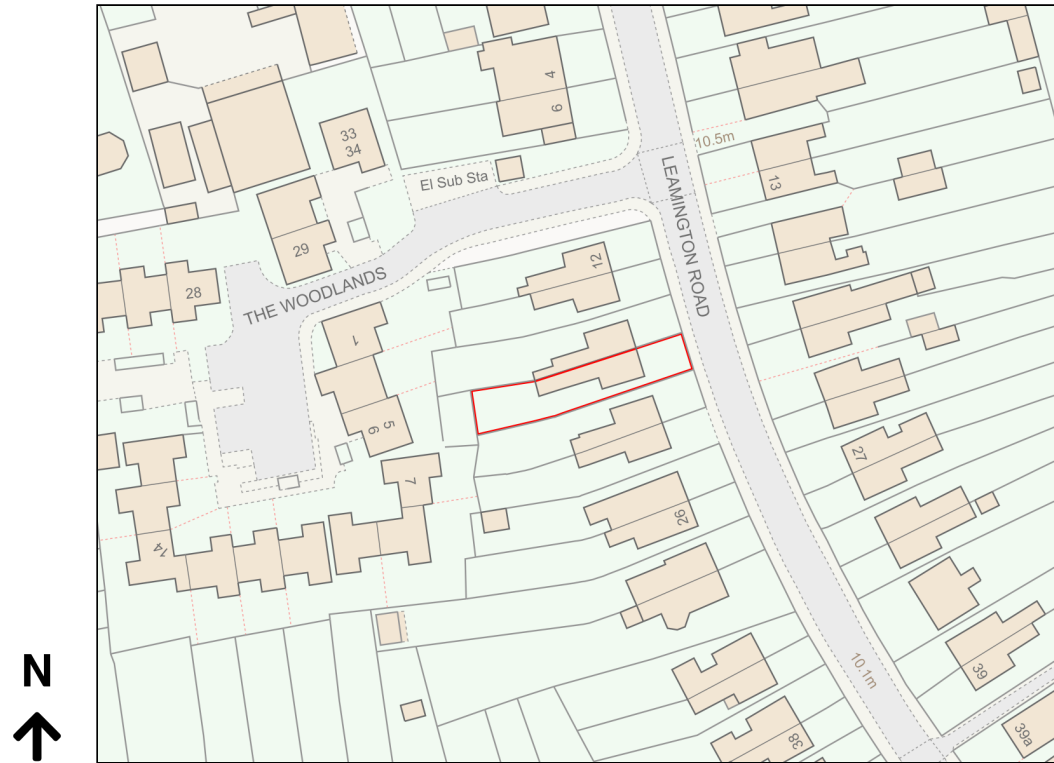

# Location Plan

Site Address: 18, Leamington Road, Ainsdale, PR8 3LB

Date Produced: 09-Nov-2023

Scale: 1:1250 @A4

Planning Portal Reference: PP-12579986v1