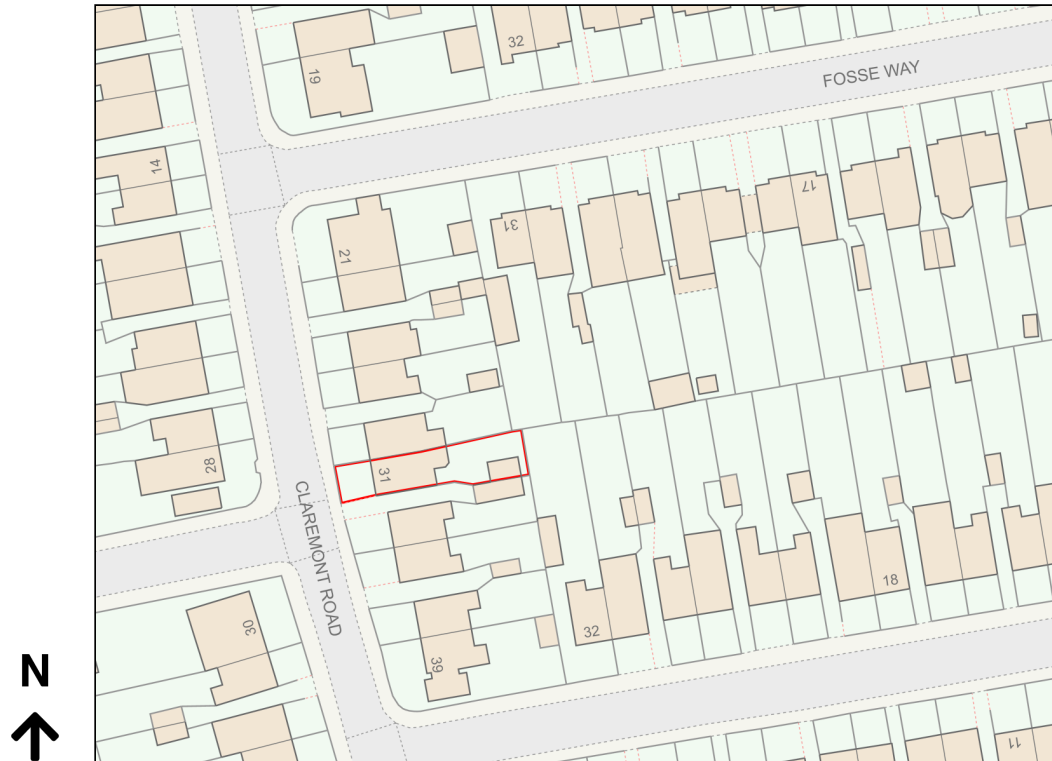

Location Plan

Site Address: 31, Claremont Road, West Ealing, W13 0DF

Date Produced: 08-Nov-2023

Scale: 1:1250 @A4

Planning Portal Reference: PP-12589593v1