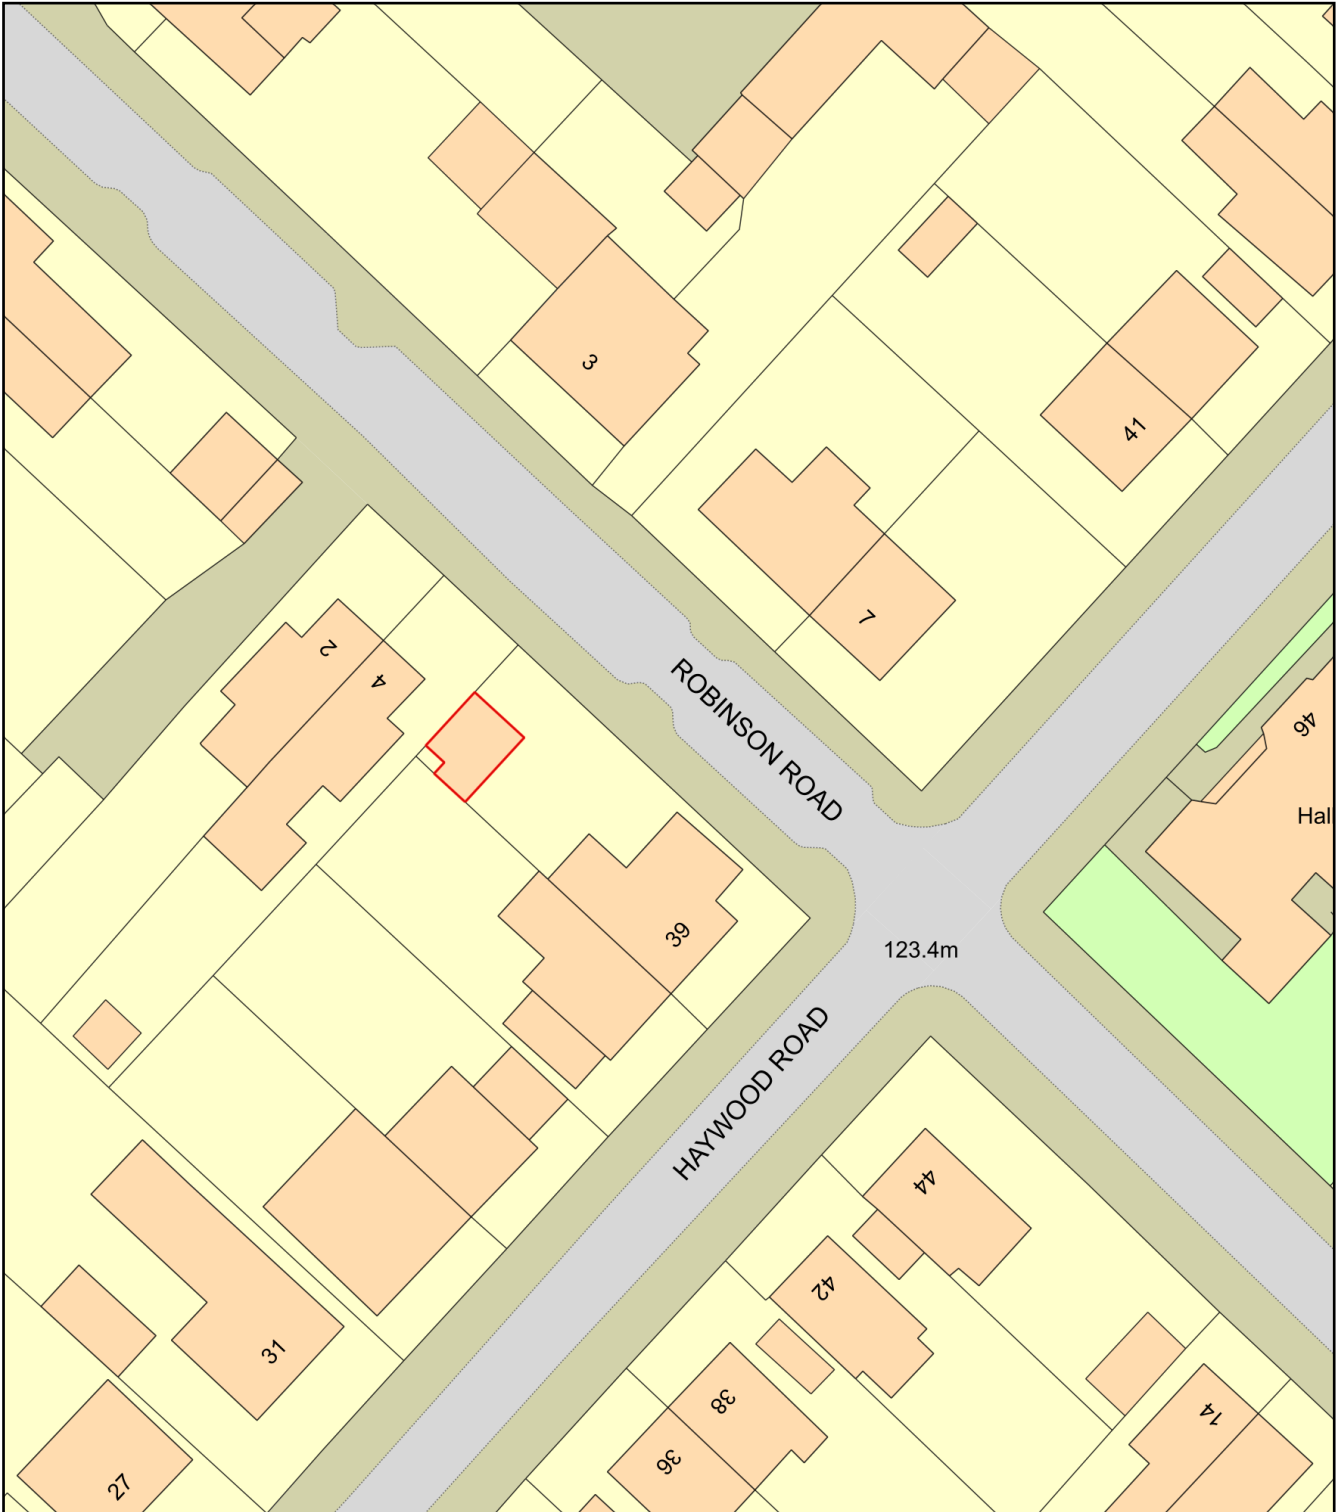

# 39 Haywood Road Shed

Plan Produced for: Louise O'Hare

Date Produced: 06 Nov 2023

Plan Reference Number: TQRQM23310110102584

Scale: 1:500 @ A4