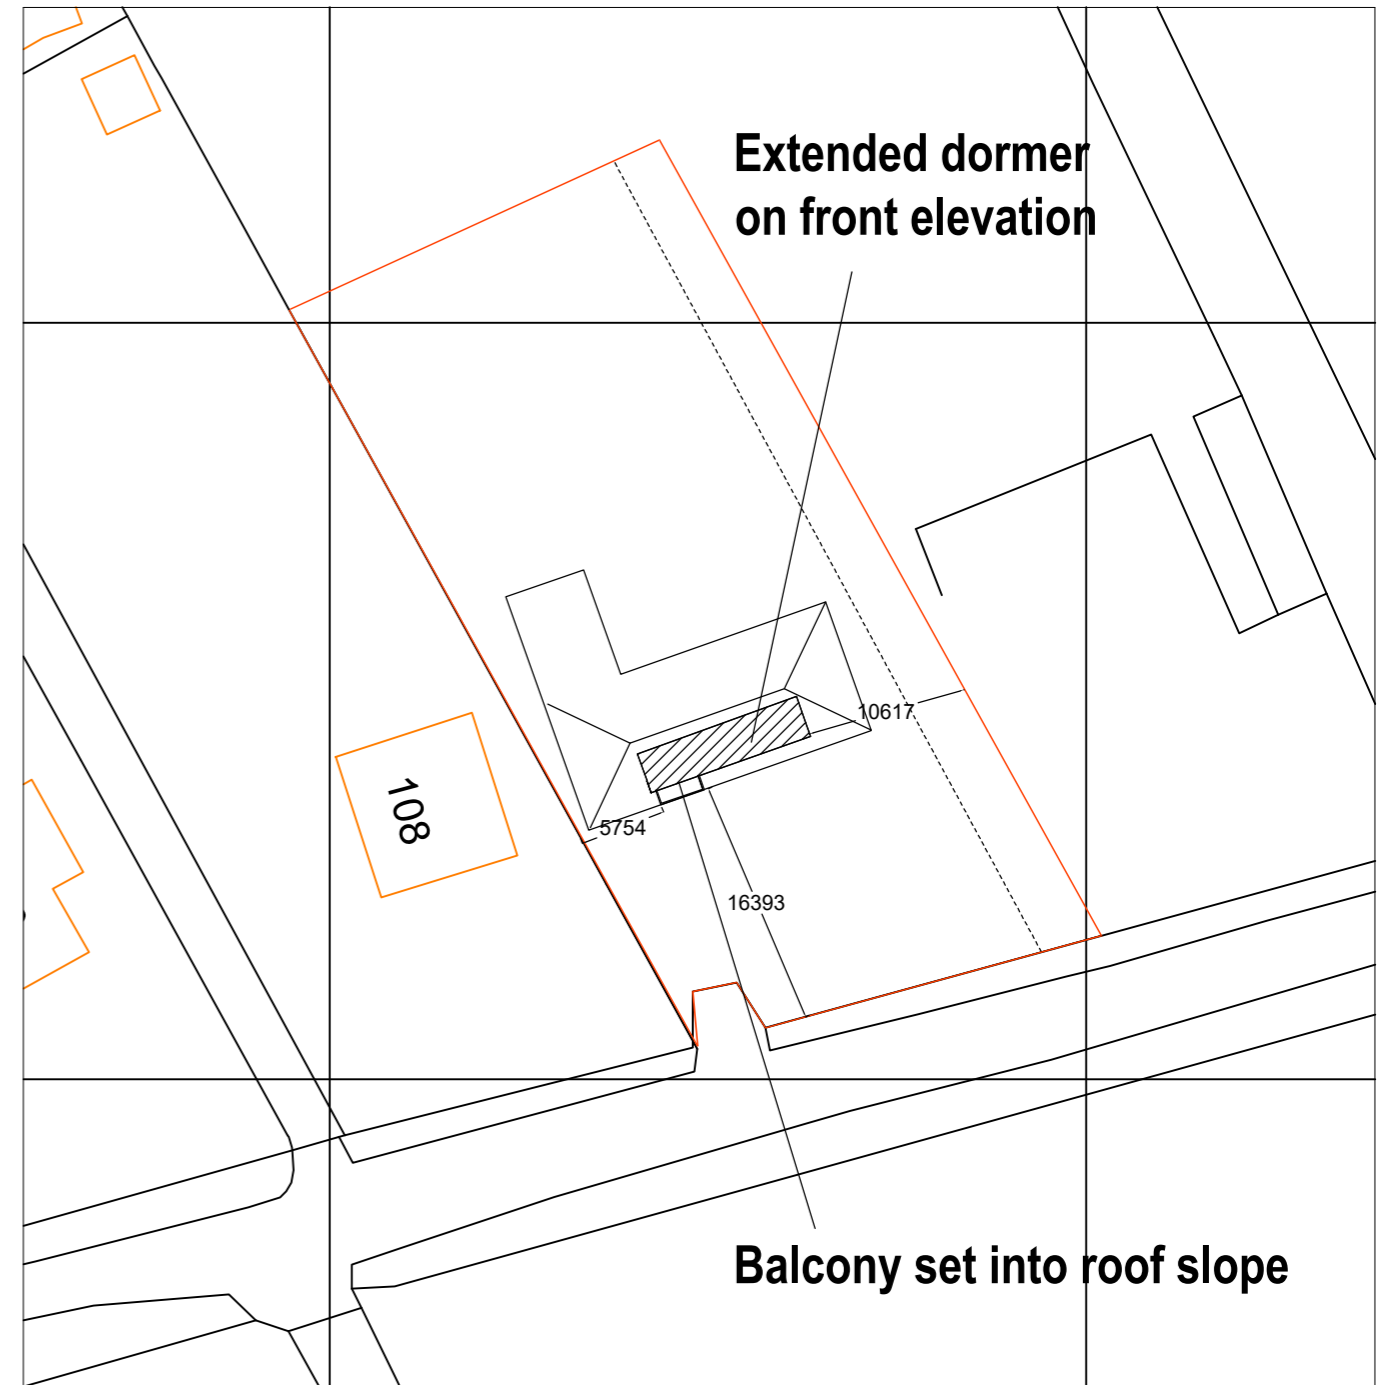

Produced on 11 July 2023 from the Ordnance Survey National Geographic Database and incorporating surveyed revision available at this date.
This map shows the area bounded by 464053 344669, 464195 344669, 464195 344811, 464053 344811, 464053 344669
Crown copyright and database rights 2023 OS 100054135. Supplied by copla ltd trading as UKPlanningMaps.com a licensed Ordnance Survey partner (OS 100054135).
Data licence expires 11 July 2024. Unique plan reference: v2c/974568/1313856

SITE LOCATION PLAN 1:1250

BLOCK PLAN 1:500

Project: 106 Bridle Road Burton Joyce	Date: July 2023	 info@havenarchitecture.co.uk 07516 420993
Drawing Title: Site Location Plan Block plan - resubmission	Scale @ A3: 1:1250, 1:500	
Drg No: 691.06RevA		