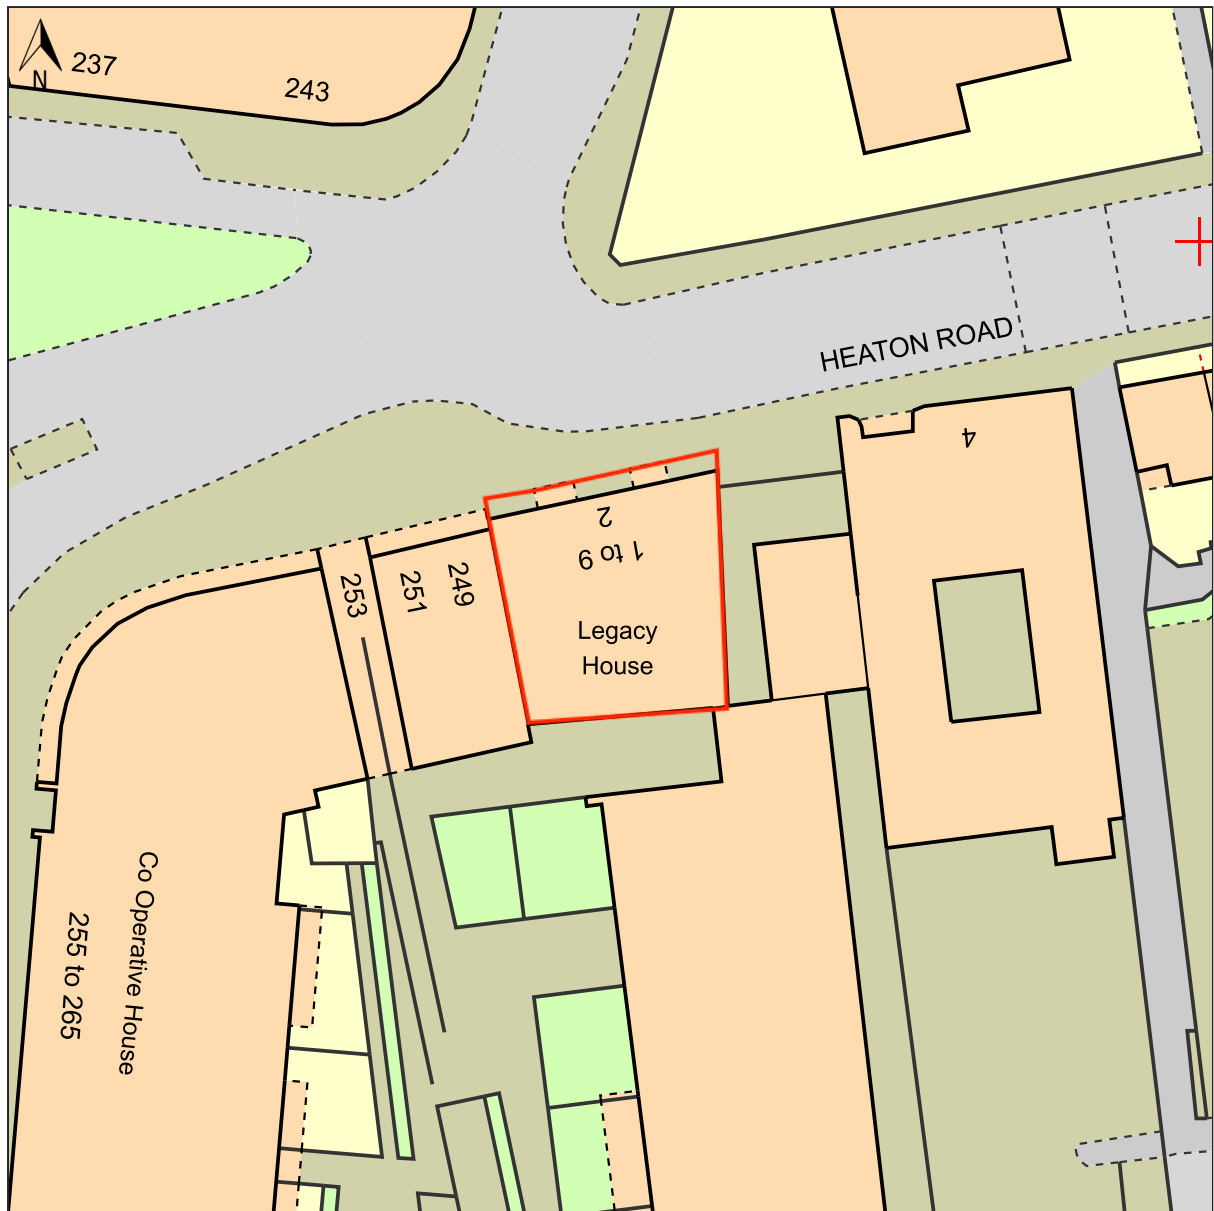

LEGACY HOUSE, 2, HEATON ROAD, LONDON, SOUTHWARK, SE15 3NL

© Crown copyright and database rights, 2023. Ordnance Survey  
0100031673 Created using Plans by Emapsite

0m 5m 10m 15m 20m 25m 30m 35m 40m

Scale: 1:500

Paper Size: A4

Notes: