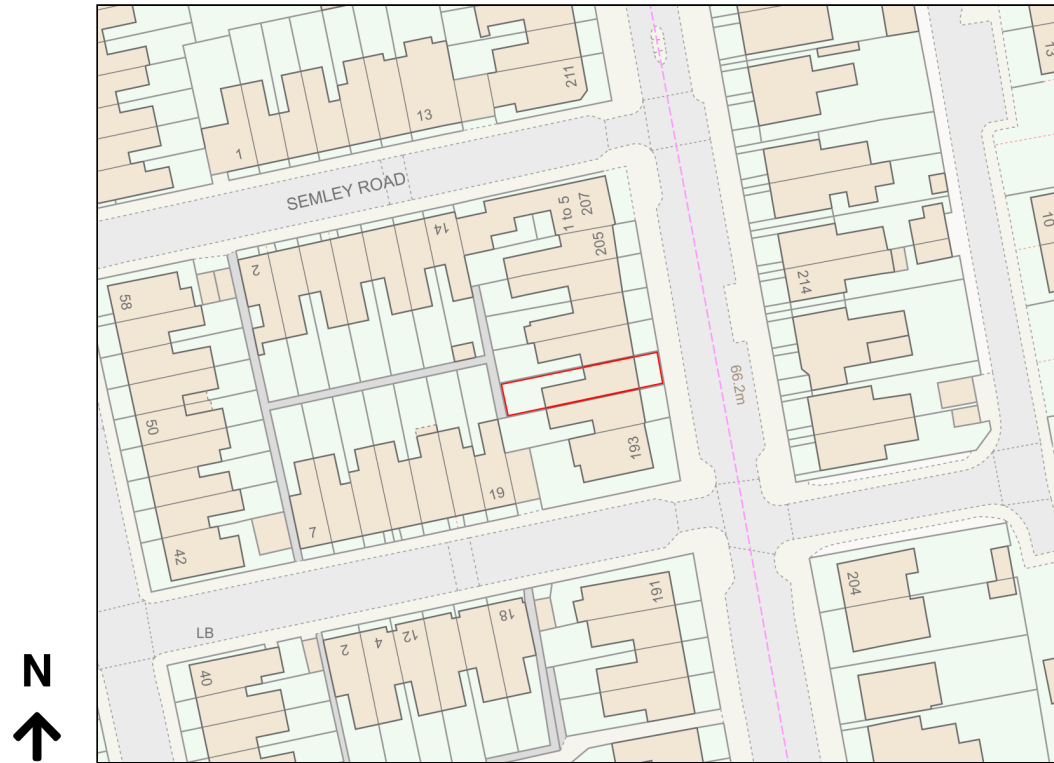

Location Plan

Site Address: 197, Ditchling Road, Brighton, BN1 6JB

Date Produced: 03-Nov-2023

Scale: 1:1250 @A4

Planning Portal Reference: PP-12574678v1