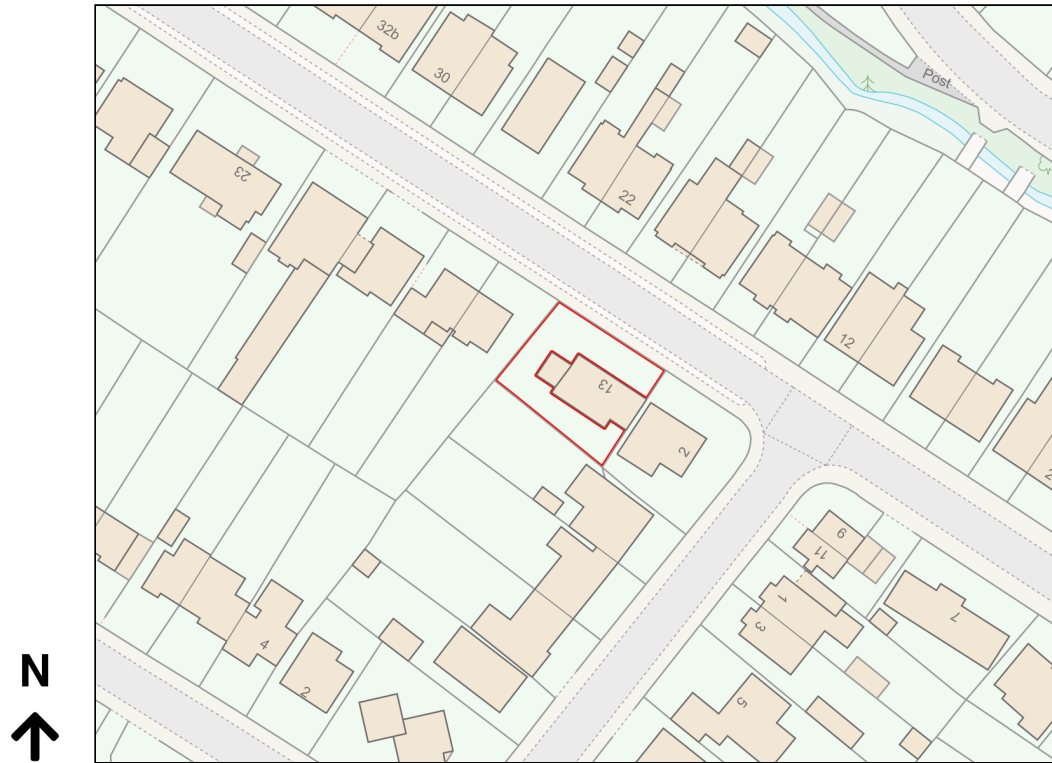

Location Plan

Site Address: 13, Bushey Wood Road, Sheffield, S17 3QA

Date Produced: 30-Oct-2023

Scale: 1:1250 @A4

Planning Portal Reference: PP-12566152v1