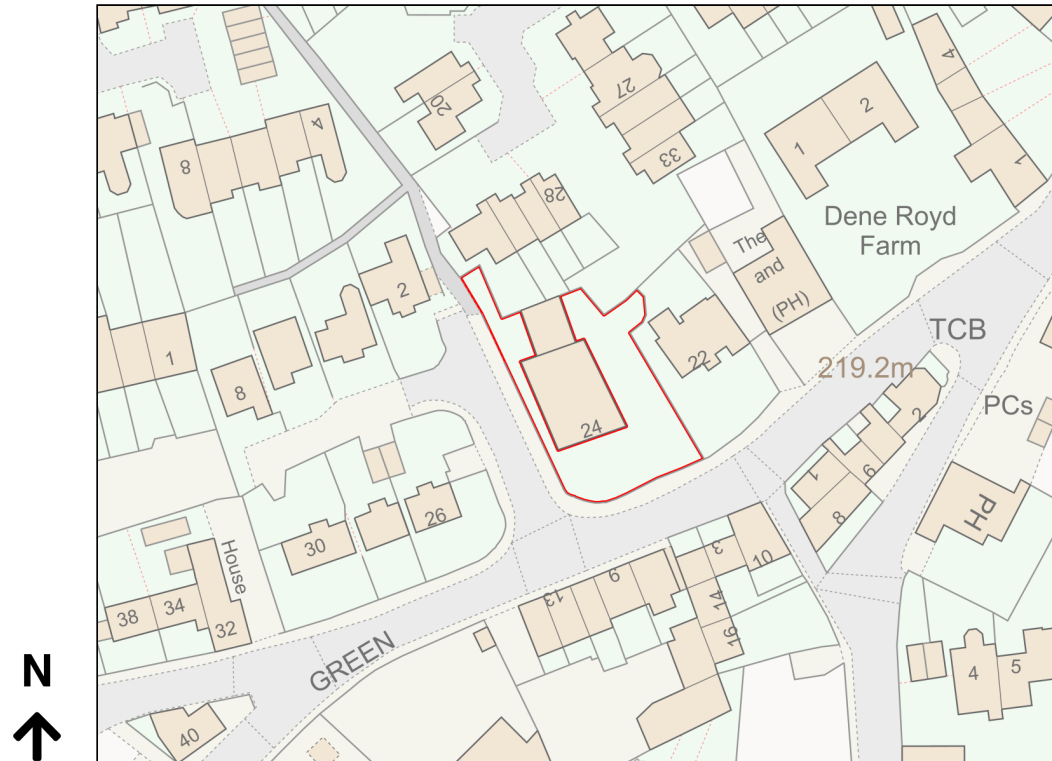

# Location Plan

Site Address: Gray Hall Barn, 24, Bowling Green Road, Stainland, Elland, HX4 9PF

Date Produced: 01-Oct-2023

Scale: 1:1250 @A4

Planning Portal Reference: PP-12498580v1