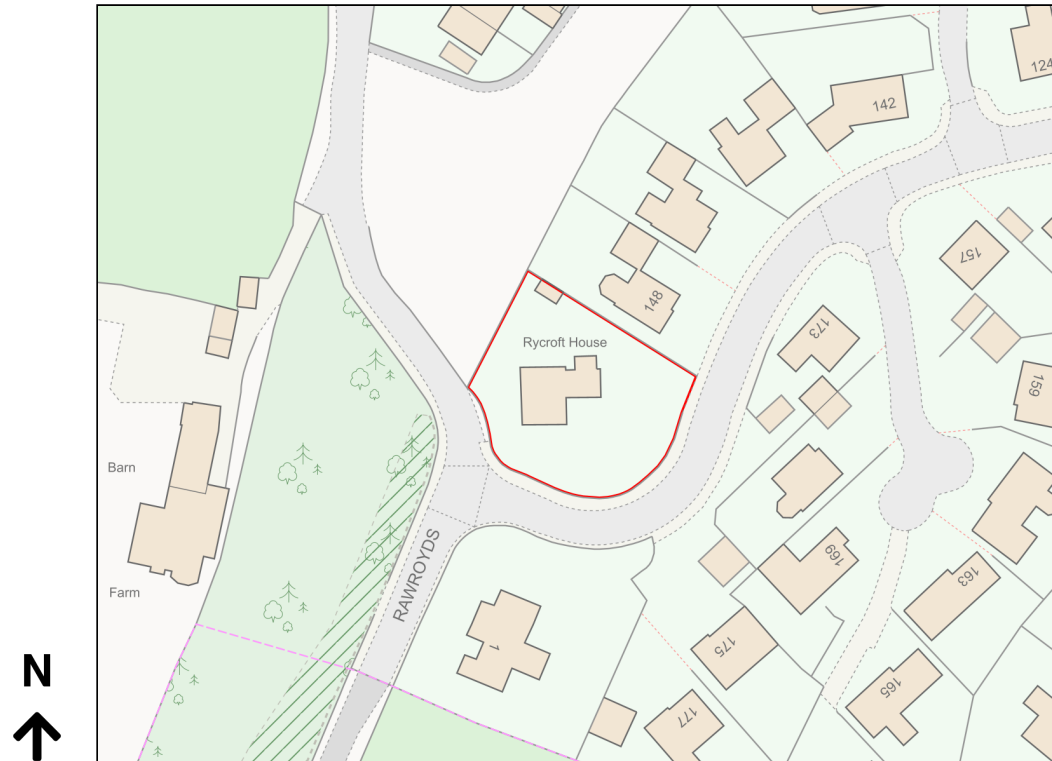

# Location Plan

Site Address: Rycroft House, Rawroyds Road, Holywell Green, Elland, HX4 8DZ

Date Produced: 06-Nov-2023

Scale: 1:1250 @A4

Planning Portal Reference: PP-12578278v1