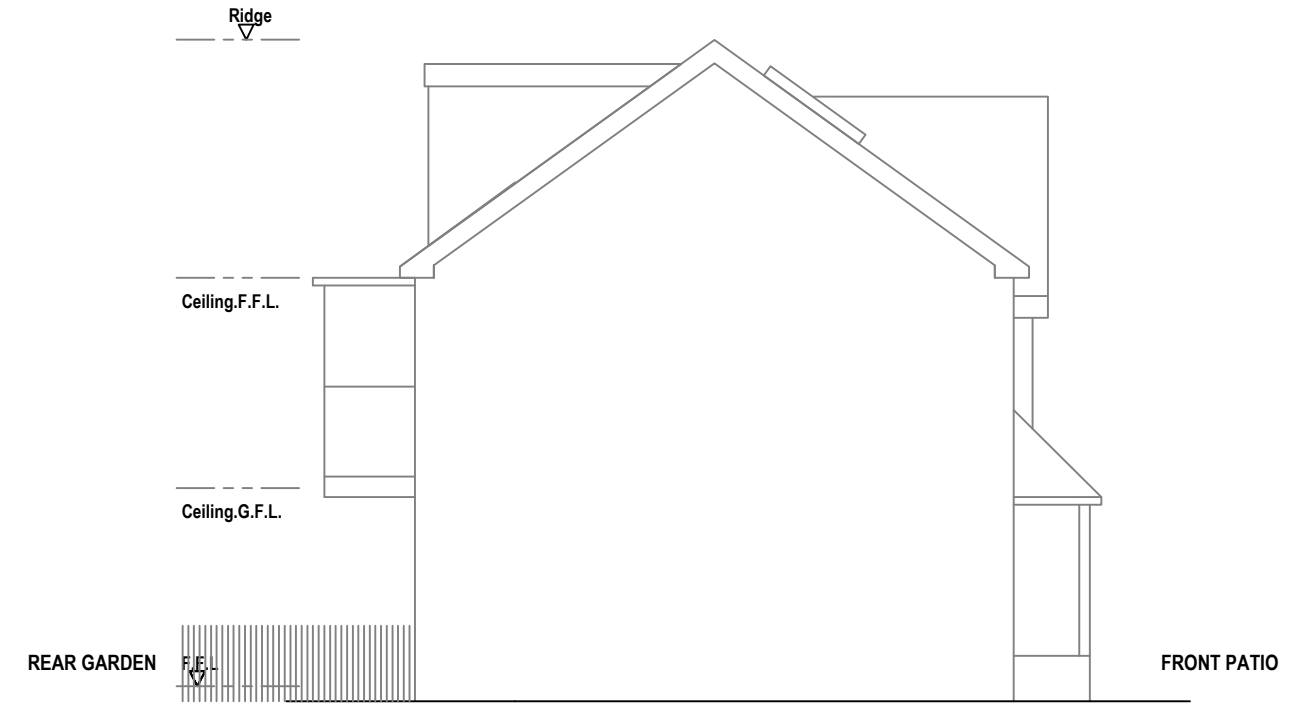

RIGHT SIDE ELEVATION
Scale 1:100 @ A3

LEFT SIDE ELEVATION
Scale 1:100 @ A3

FRONT ELEVATION
Scale 1:100 @ A3

REAR ELEVATION
Scale 1:100 @ A3

EXISTING

Rev	Desc	By	Date	Ch
REVISIONS				

arkluta

15 Ashfield Road
London
W3 7JE

Tel (+ 44) 0208 743 5600
Mob (+ 44) 077 69811452

E-mail: arkluta@hotmail.co.uk

Project:
76 Bell Lane Hendon
London, NW4 2AE

Client :

Title:

**EXISTING
ELEVATIONS**

Scale: 1:100@A3 Drawn by: GME

Date: Feb 2020 Checked by: LV

Drawing No: 23-BLH-02 Rev: