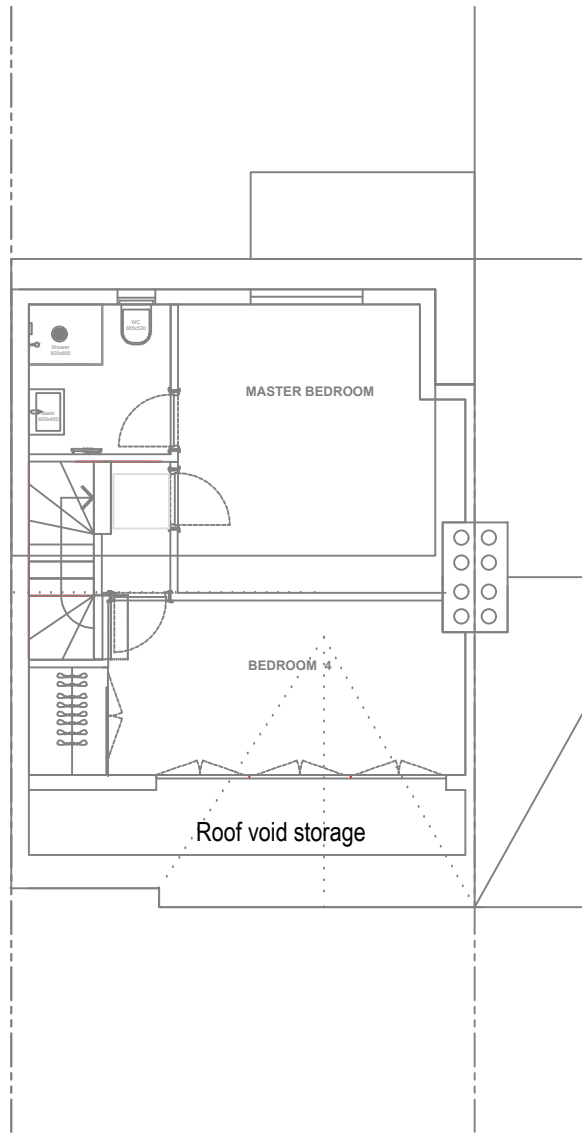

EXISTING

LOFT  
Scale 1:100 @ A3

ROOF PLAN  
Scale 1:100 @ A3

Rev	Desc	By	Date	Ch
REVISIONS				

**arkluta**  
15 Ashfield Road  
London  
W3 7JE  
Tel (+ 44) 0208 743 5600  
Mob (+ 44) 077 69811452  
E-mail: arkluta@hotmail.co.uk  
Project:  
76 Bell Lane Hendon  
London, NW4 2AE  
Client :  
Title :  
**EXISTING**  
LOFT AND ROOF PLAN  
Scale: 1:100@A3 Drawn by: GME  
Date: Oct 2023 Checked by: LV  
Drawing No: 23-BLH-02 Rev: .