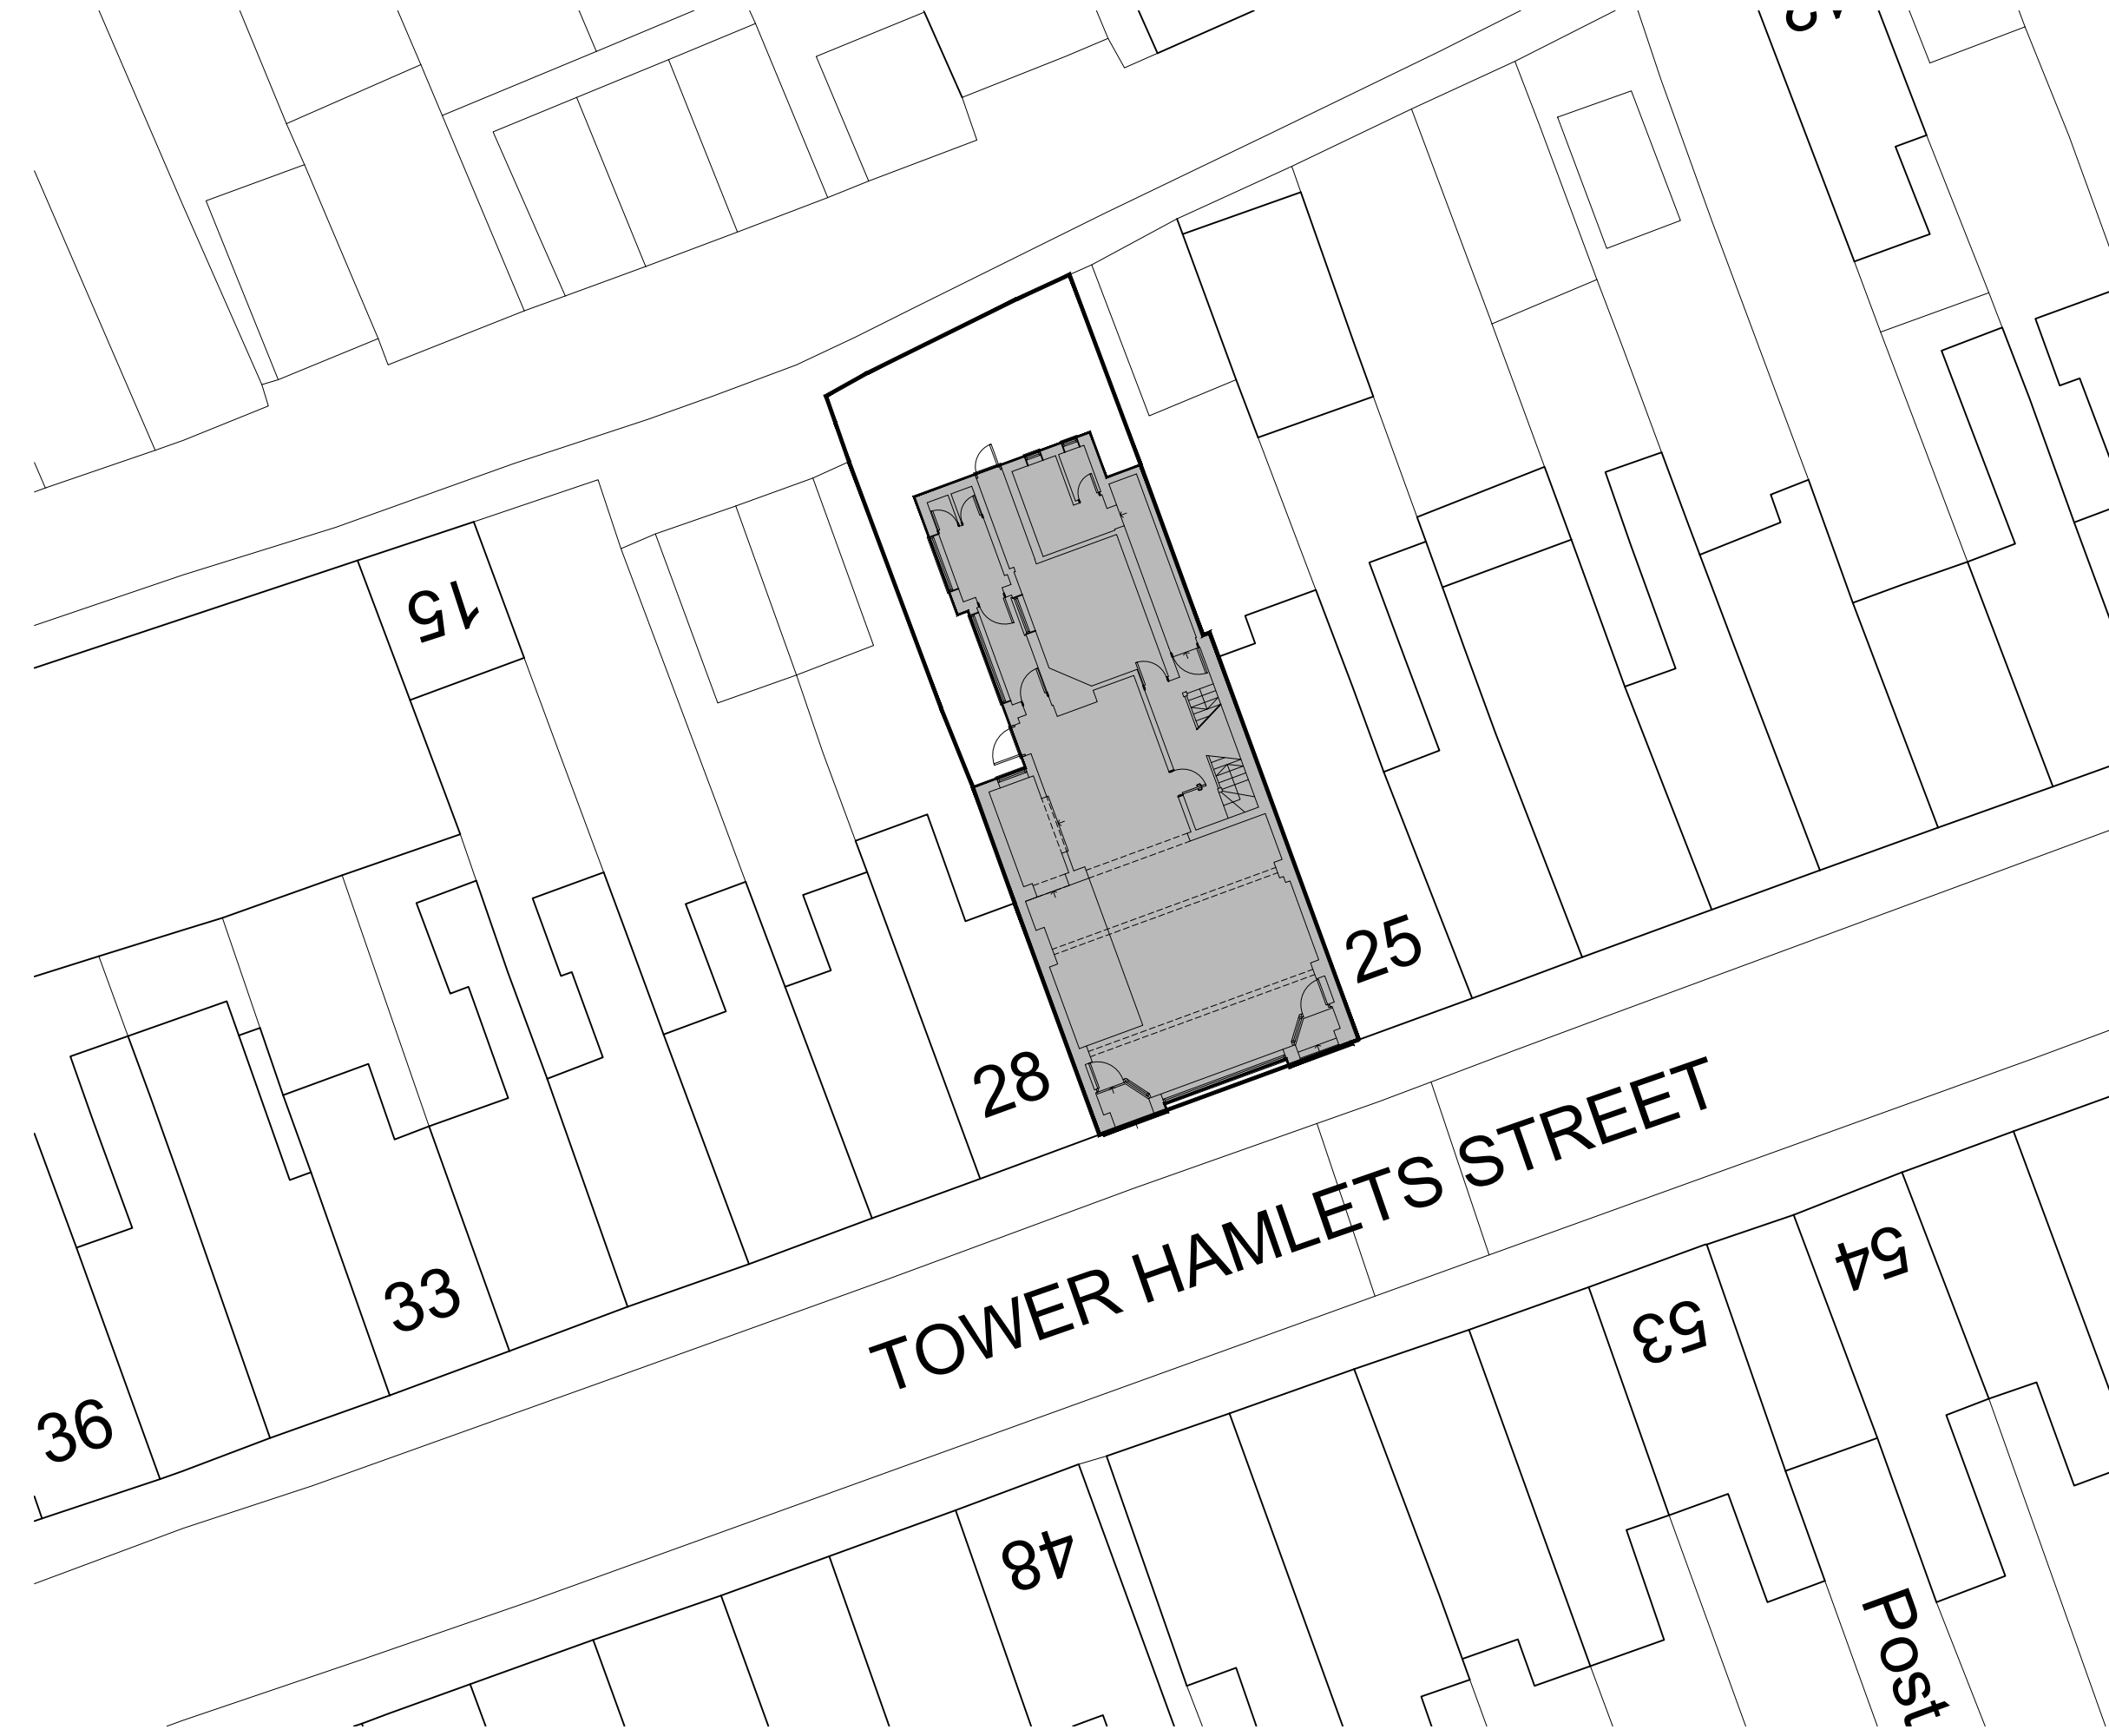

Project 26 - 27 Tower Hamlets Street, Dover

Drawing Title Existing site block and location plan

Client Mr Dominique

Scale 1:200 & 1:1250 @ A3

Drawing No. 2070/01 A

TOWER HAMLETS STREET

block plan