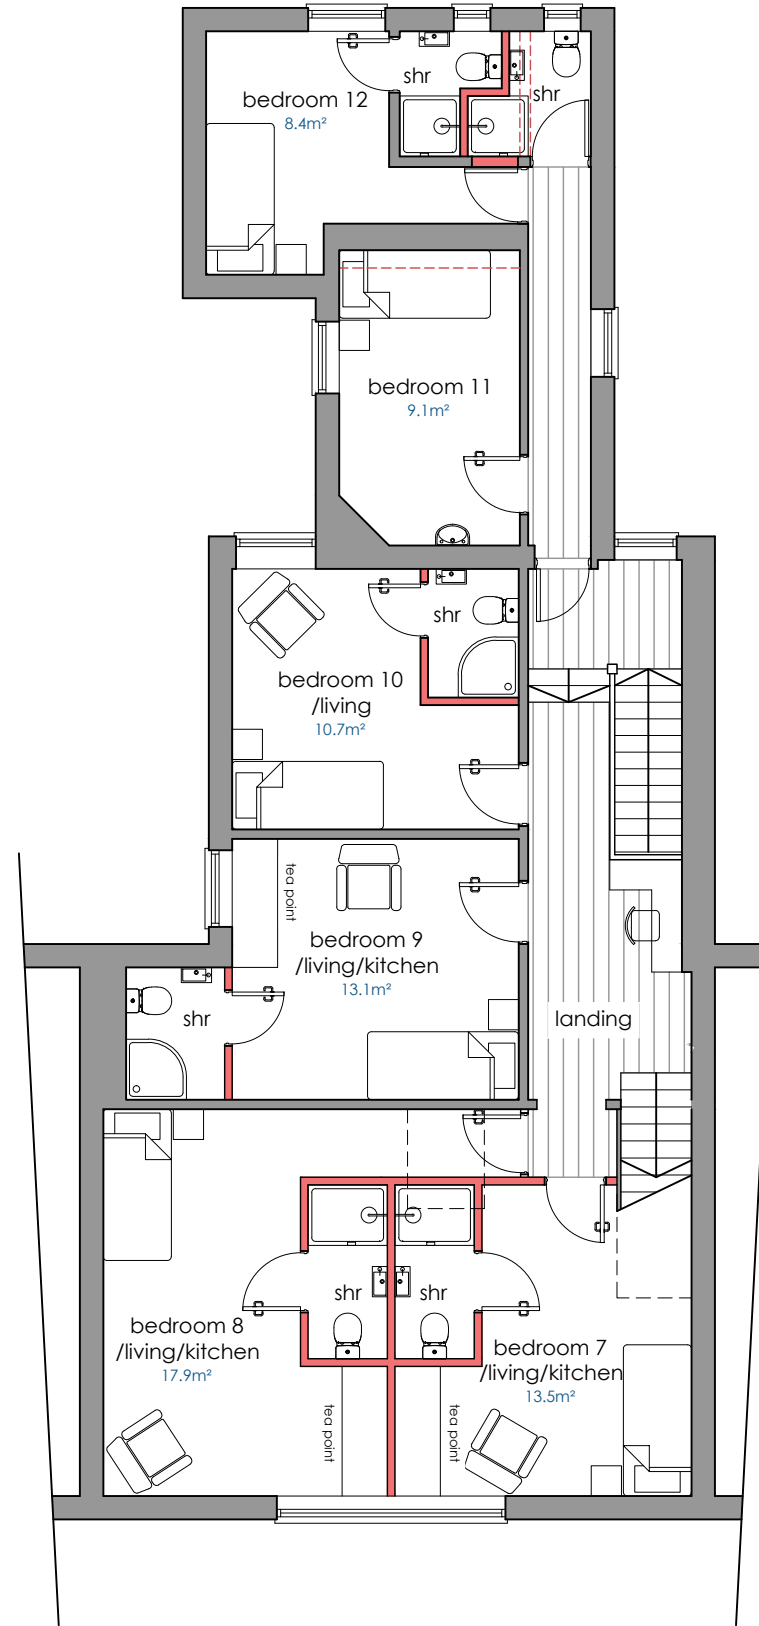

first

Blackrock Architecture Ltd

Architectural & Planning Consultants

Unit 42 Canterbury Innovation Centre Canterbury Kent CT2 7FG

T: 01227 281743 M: 07771 616348 E: info@blackrock-architecture.co.uk

Project
26 - 27 Tower Hamlets Street,
Dover

Drawing Title
Proposed ground and first floor
plans

Client
Mr Dominique

Scale
1:100 @ A3

Drawing No.
2070/07 D