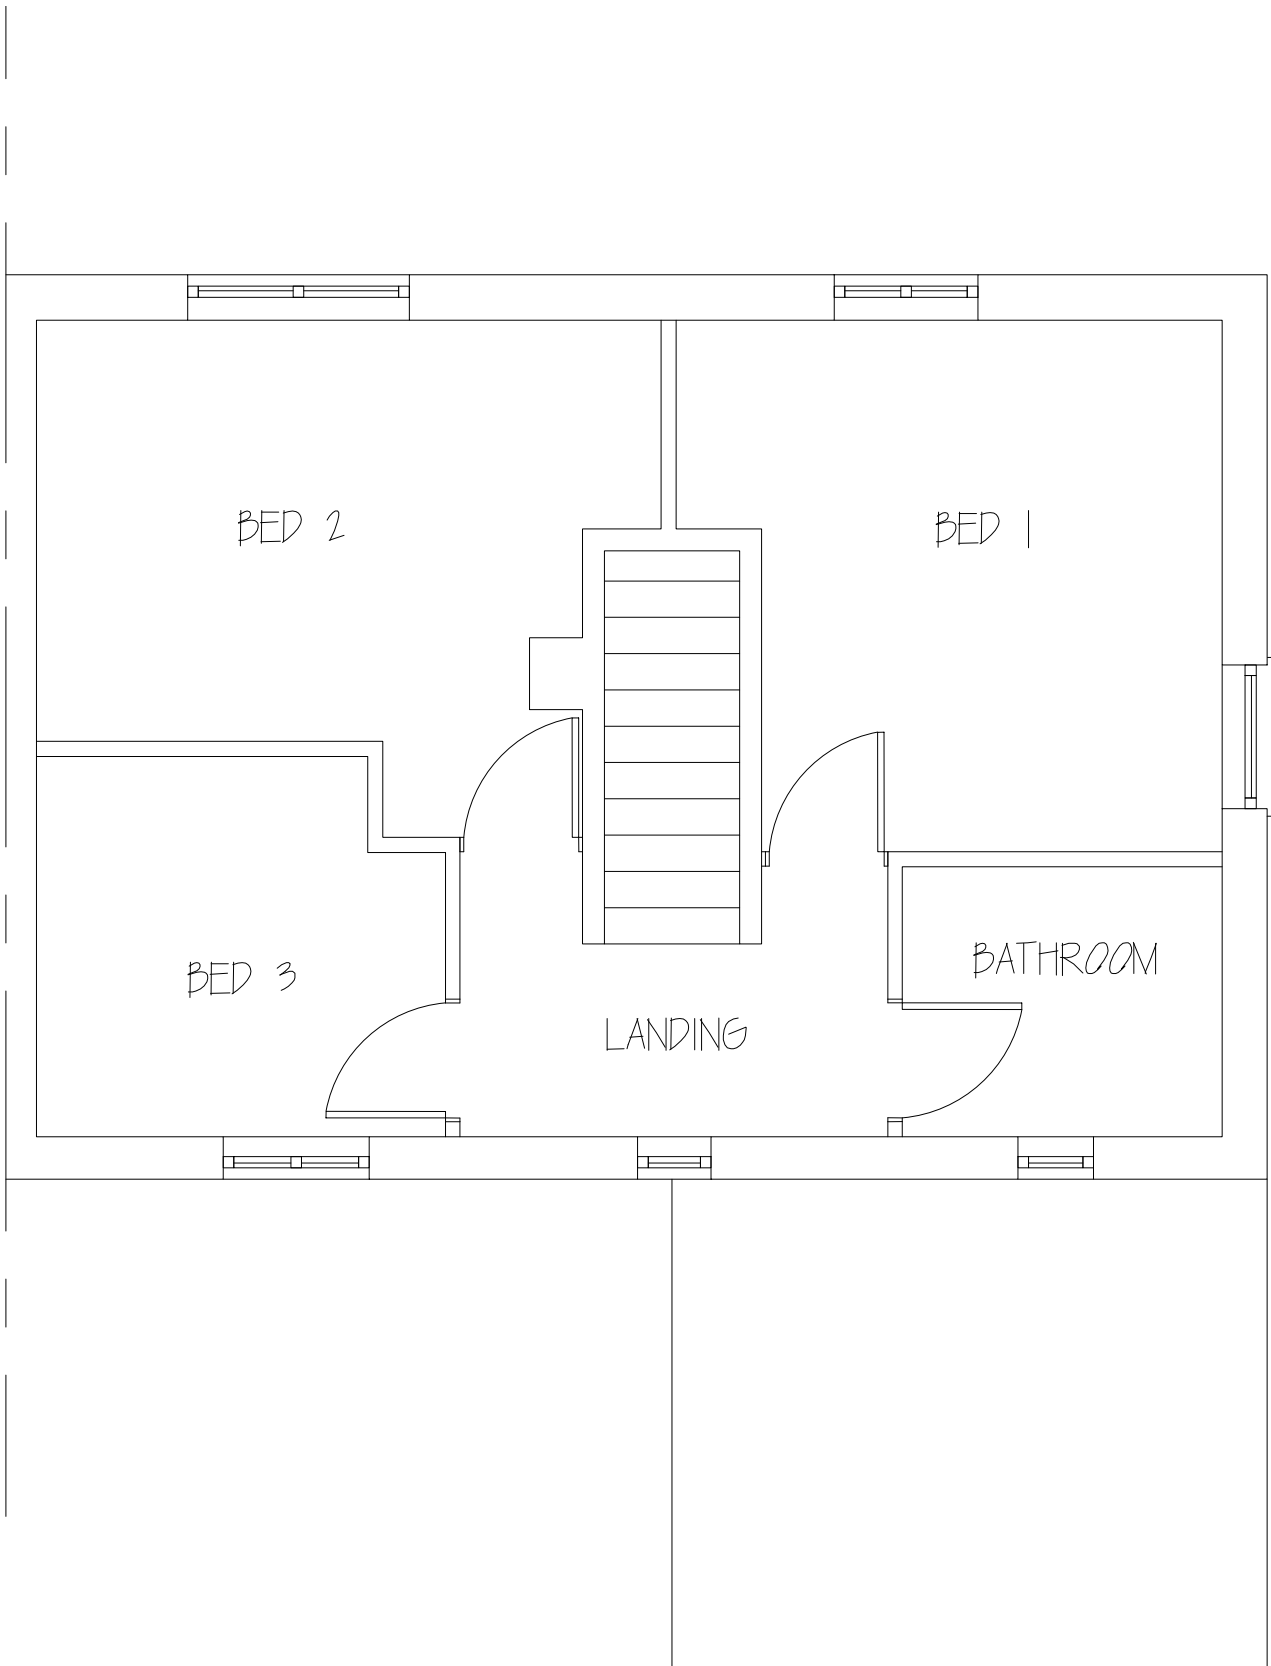

EXISTING FIRST FLOOR LAYOUT		DWG: 23/3256/E2
32 SOUTH STREET, ISHAM	DATE: SEPT 2023	SCALE: 1:50 @ A4

FIRST FLOOR PLAN