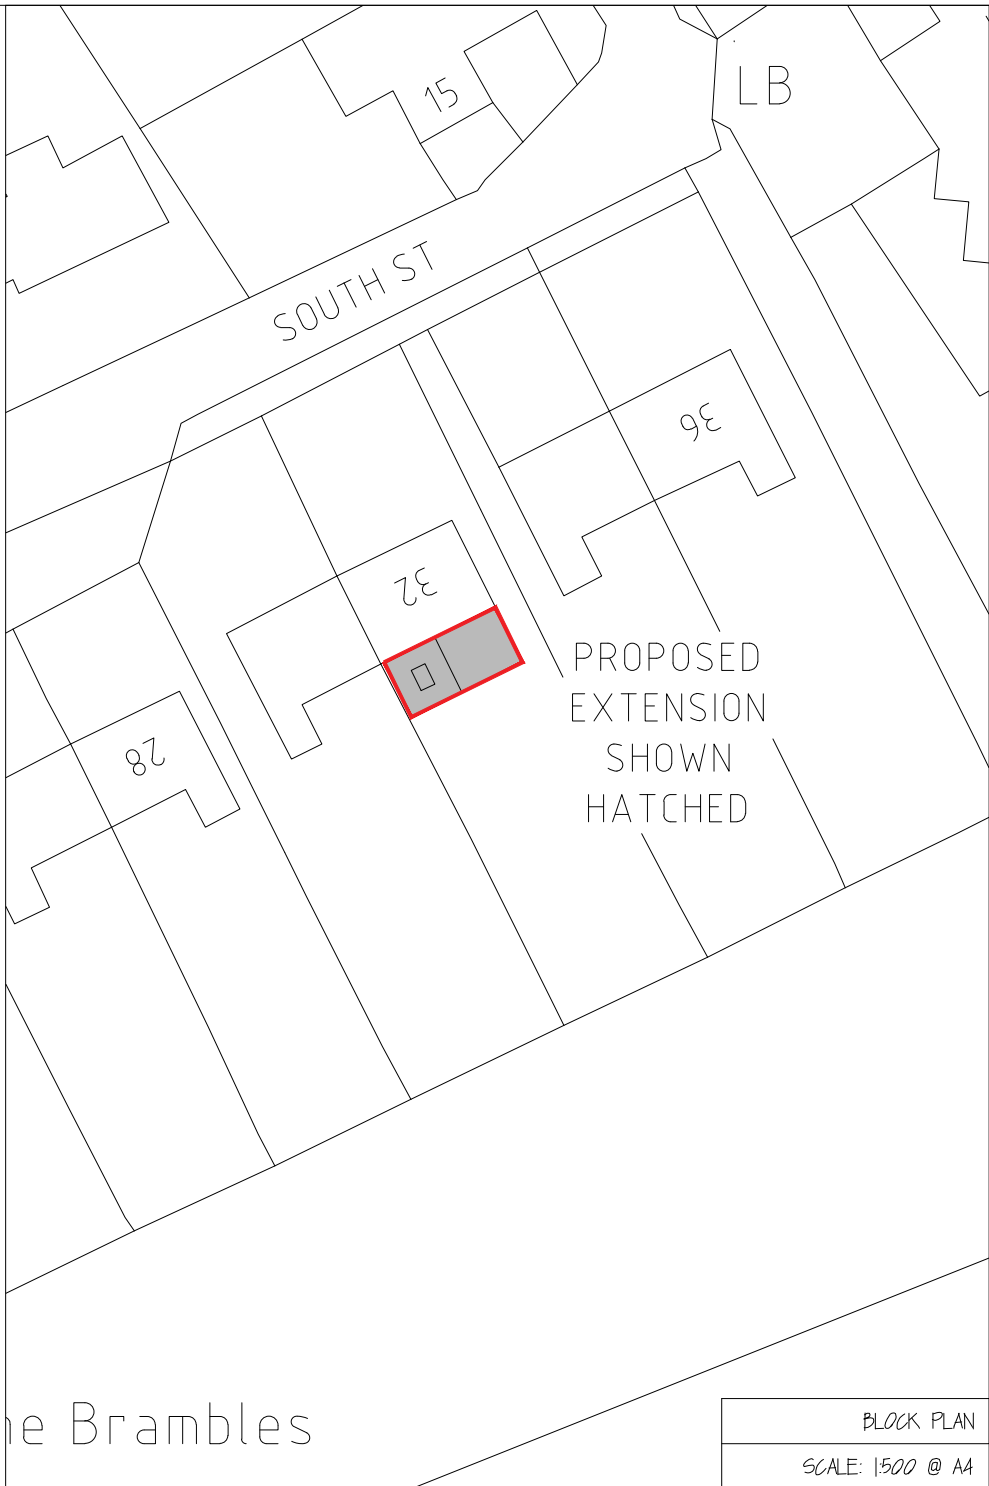

SITE LOCATION PLAN		DWG: 13/3156/SL1
32 SOUTH STREET, ISHAM	DATE: SEPT 2013	SCALE: 1:1250 @ A4

PROPOSED
EXTENSION
SHOWN
HATCHED

The Brambles

BLOCK PLAN
SCALE: 1:500 @ A4