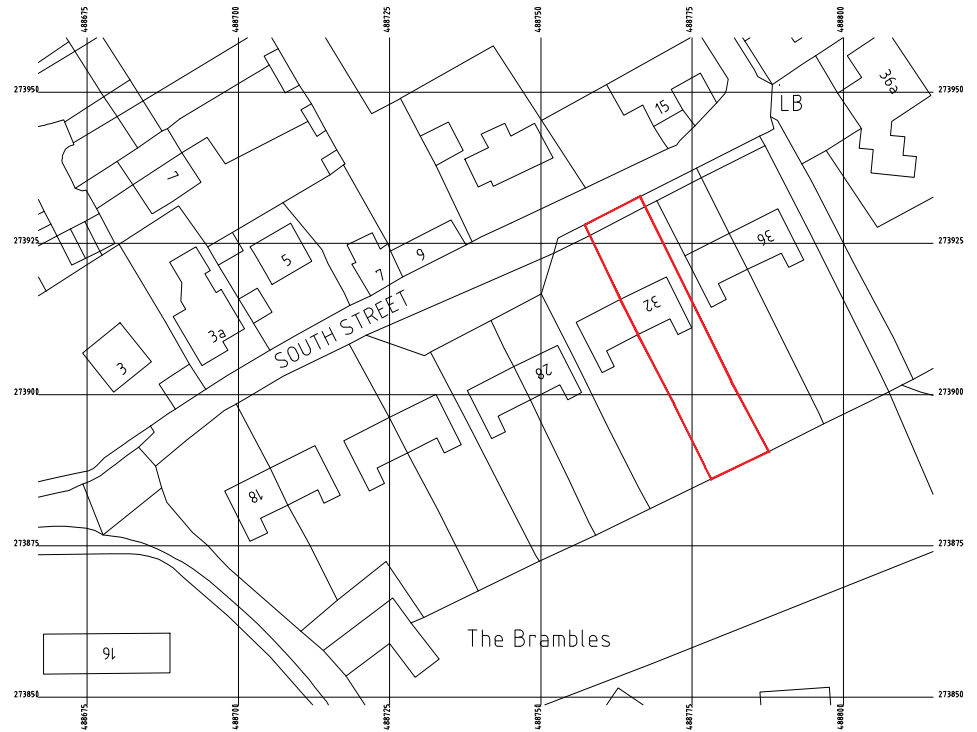

SITE LOCATION PLAN		DWG: 13/3156/SL1
32 SOUTH STREET, ISHAM	DATE: SEPT 2013	SCALE: 1:1250 @ A4

PROPOSED
EXTENSION
SHOWN
HATCHED

The Brambles

BLOCK PLAN
SCALE: 1:500 @ A4