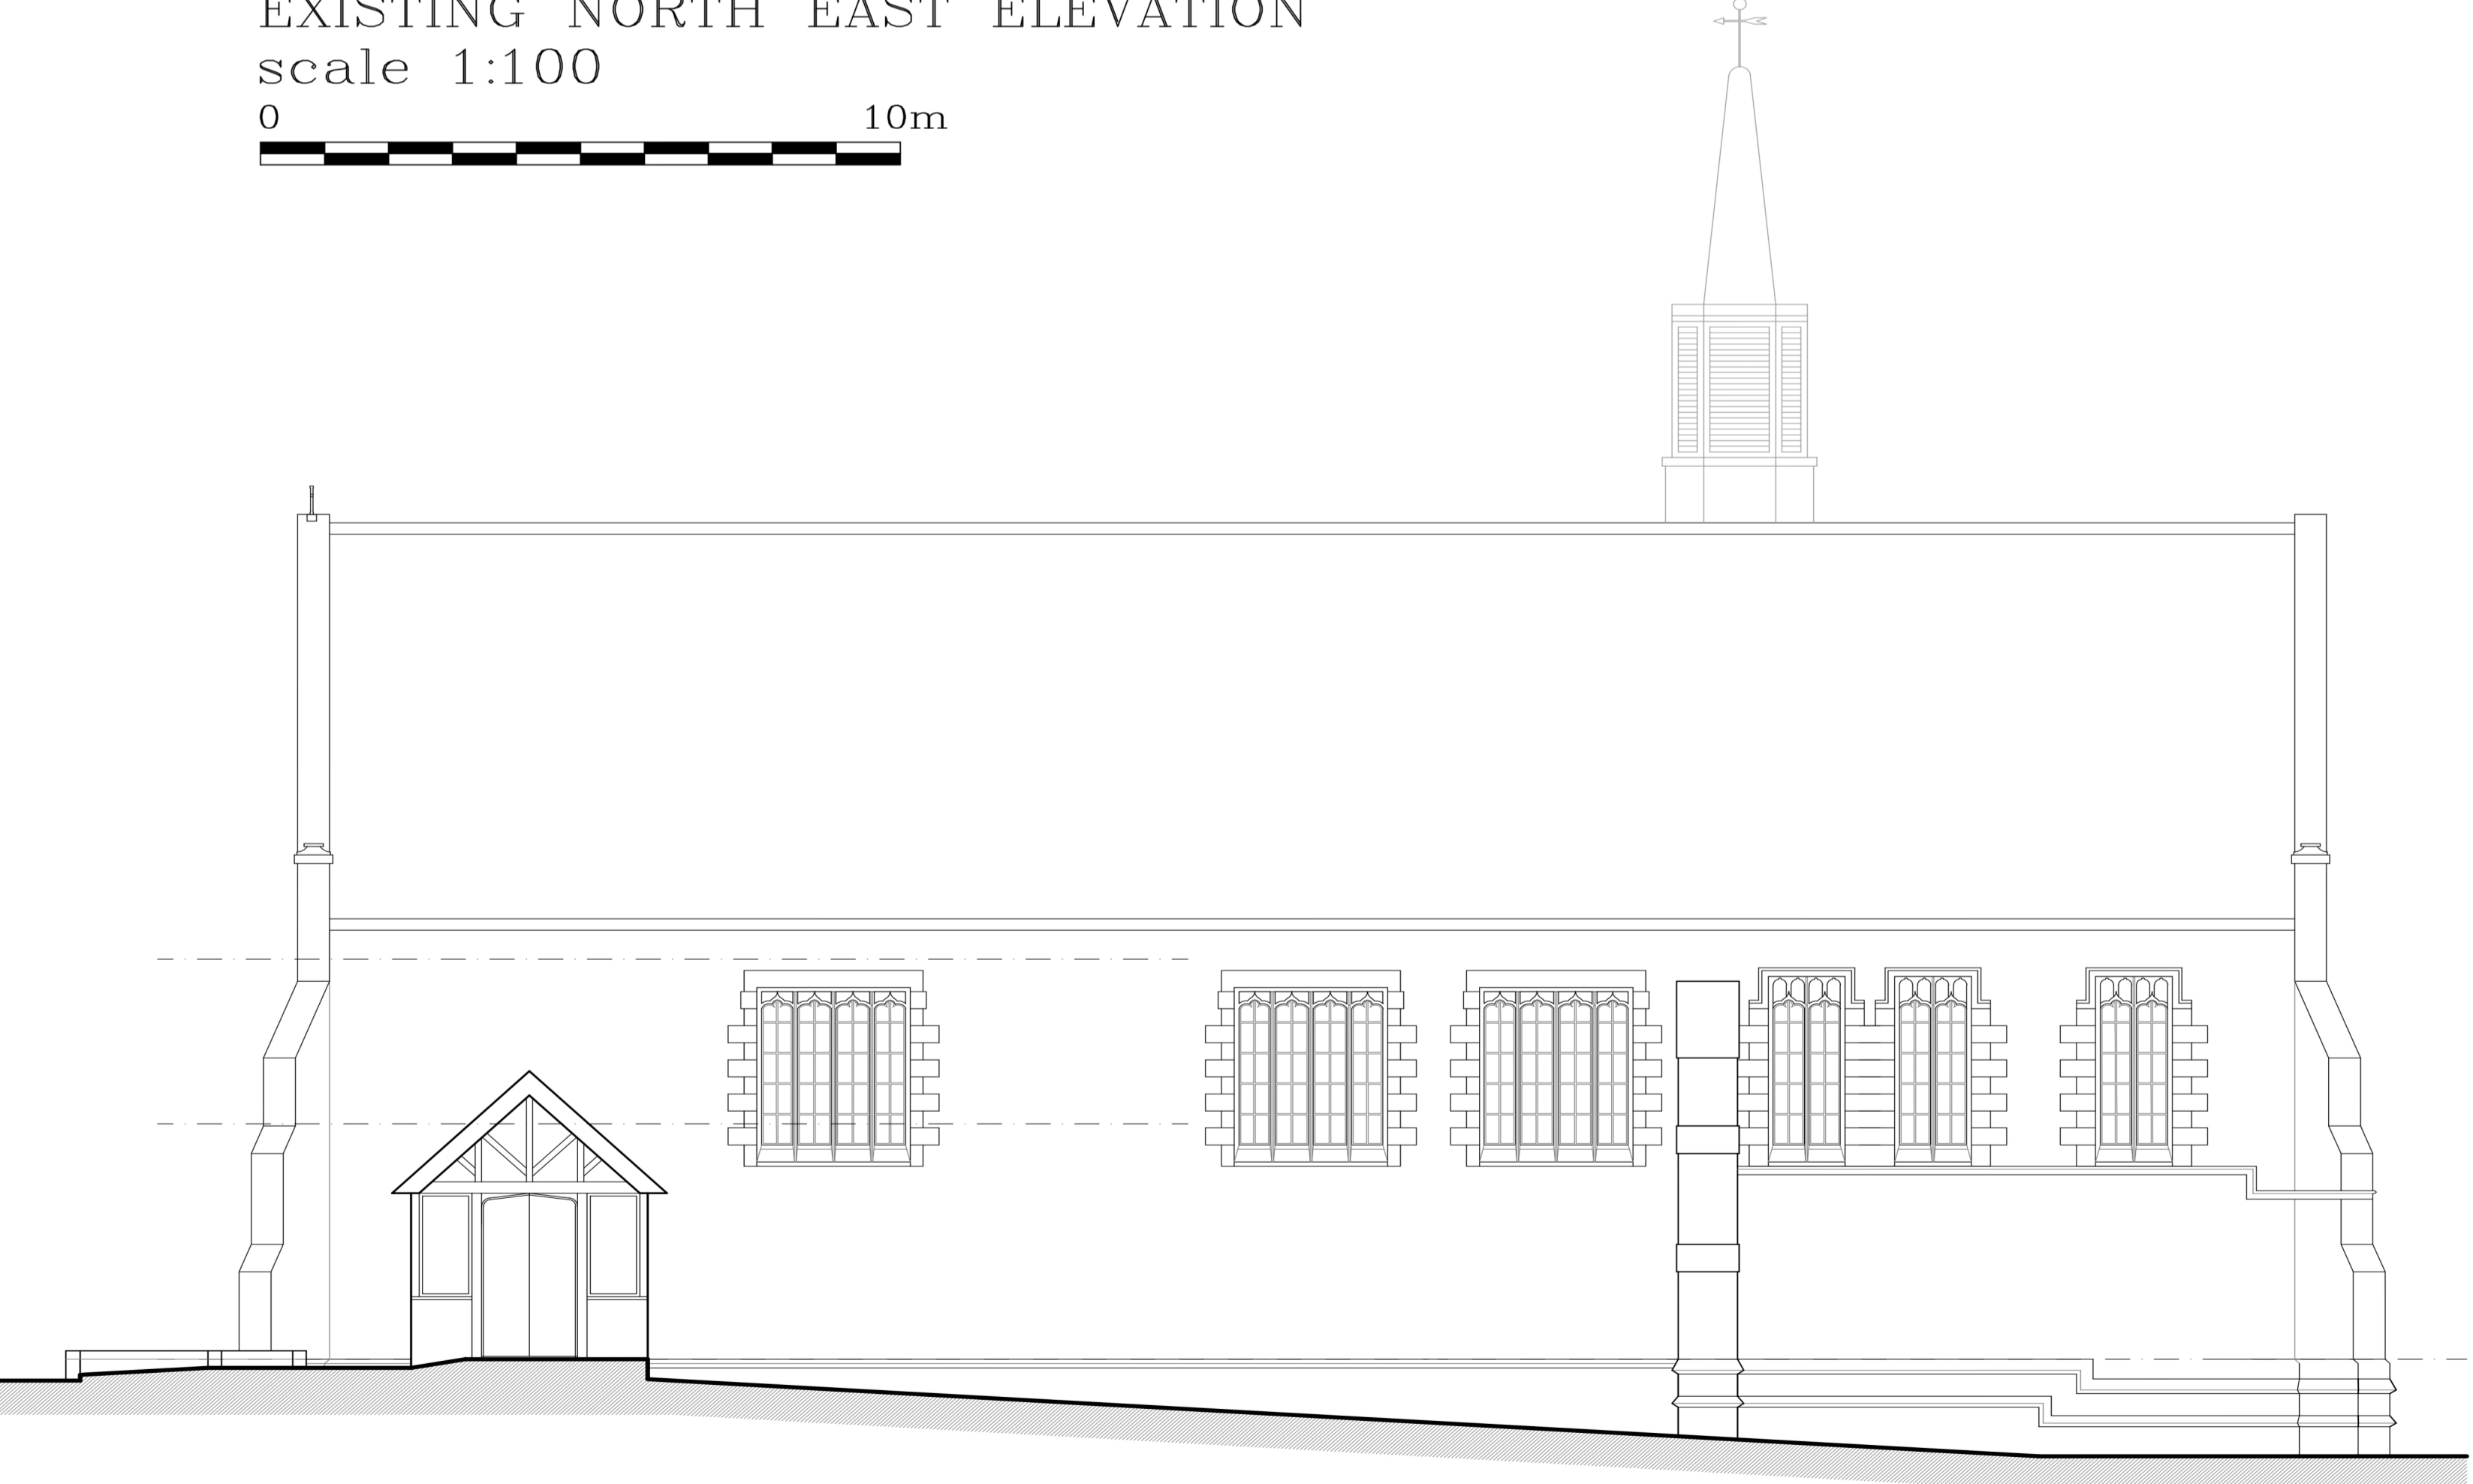

ST GEORGES CHURCH FATFIELD

EXISTING NORTH EAST ELEVATION
scale 1:100
0 10m

NORTH WEST ELEVATION

EXISTING SOUTH WEST ELEVATION

SOUTH EAST ELEVATION