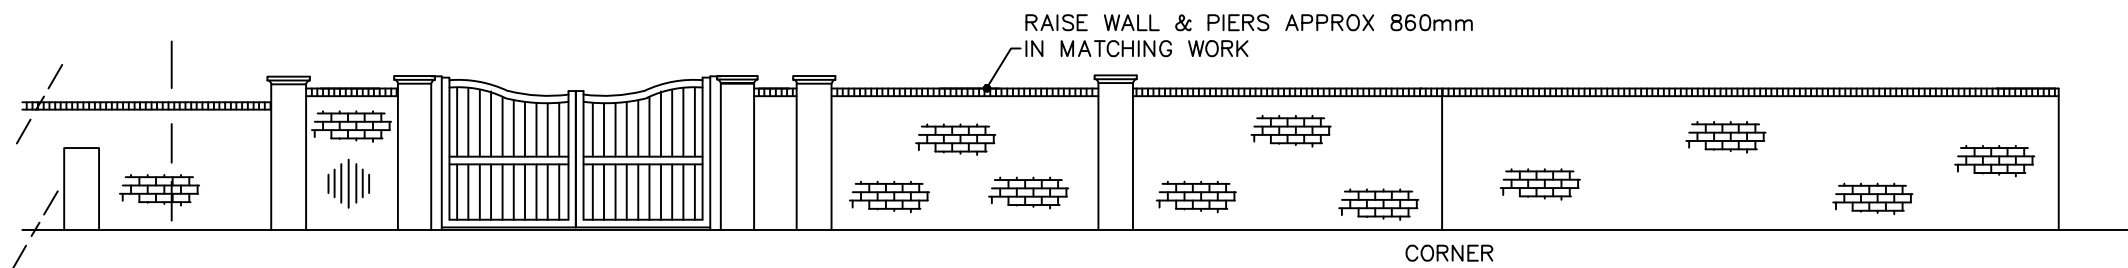

RAISE EXISTING BOUNDARY WALL  
THE OLD LODGE  
ALVERSTOKE  
GOSPORT

VIEW FROM THE AVENUE

VIEW FROM GREEN ROAD

PROPOSED ELEVATIONS

1:100

FOR: MR M. PEARCE.

DATE: 4-11-23

SCALE: 1-100

DRAWN BY J. K. WARBURTON.  
TELEPHONE 02392349420