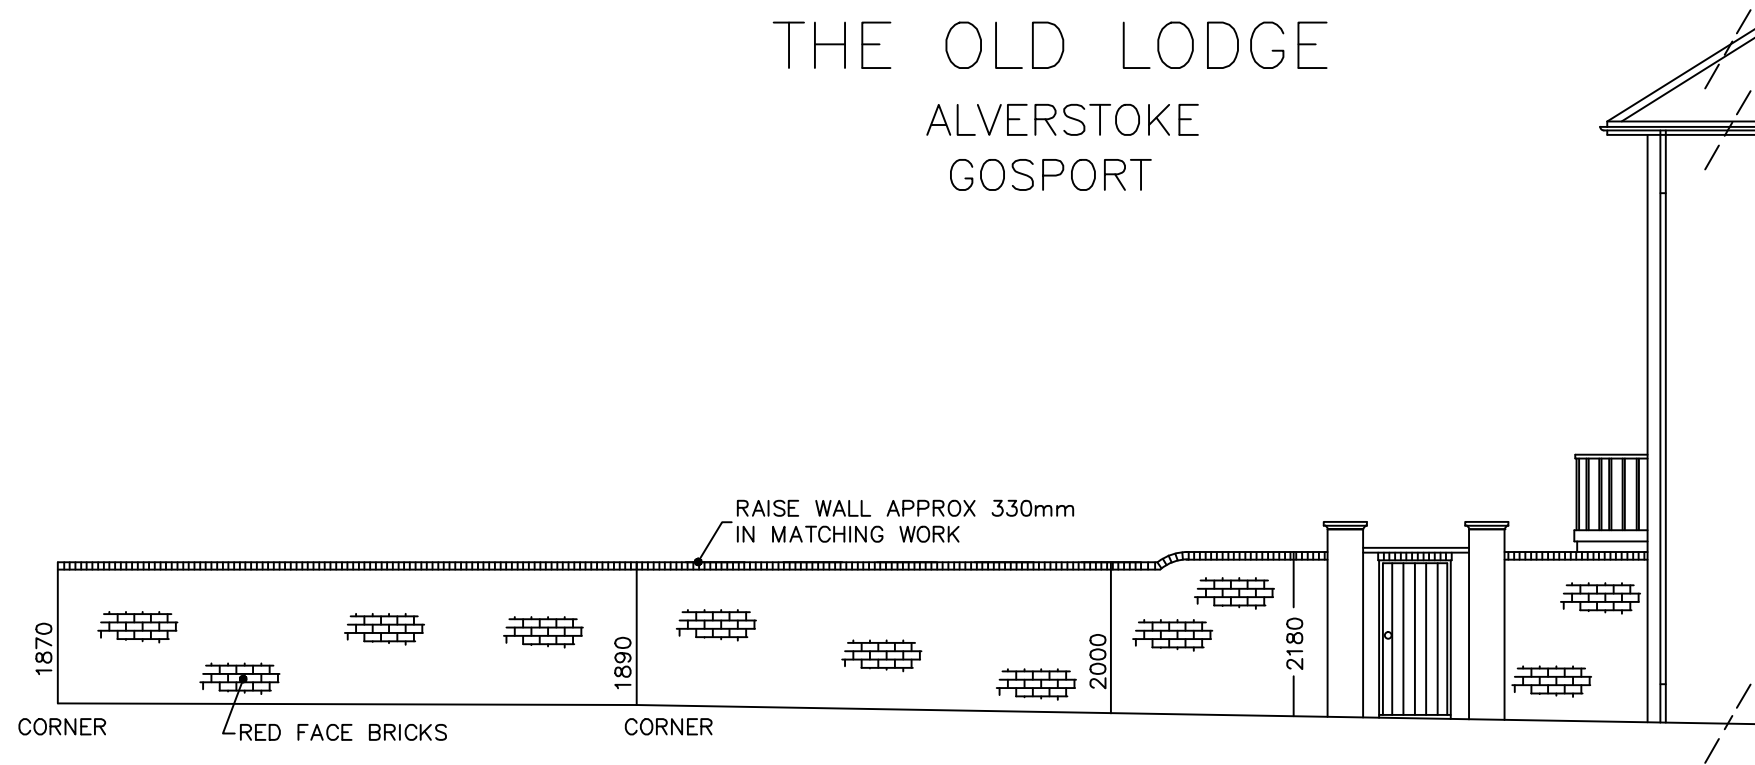

RAISE EXISTING BOUNDARY WALL  
THE OLD LODGE  
ALVERSTOKE  
GOSPORT

VIEW FROM THE AVENUE

VIEW FROM GREEN ROAD

PROPOSED ELEVATIONS

1:100

FOR: MR M. PEARCE.

DATE: 4-11-23

SCALE: 1-100

DRAWN BY J. K. WARBURTON.  
TELEPHONE 02392349420