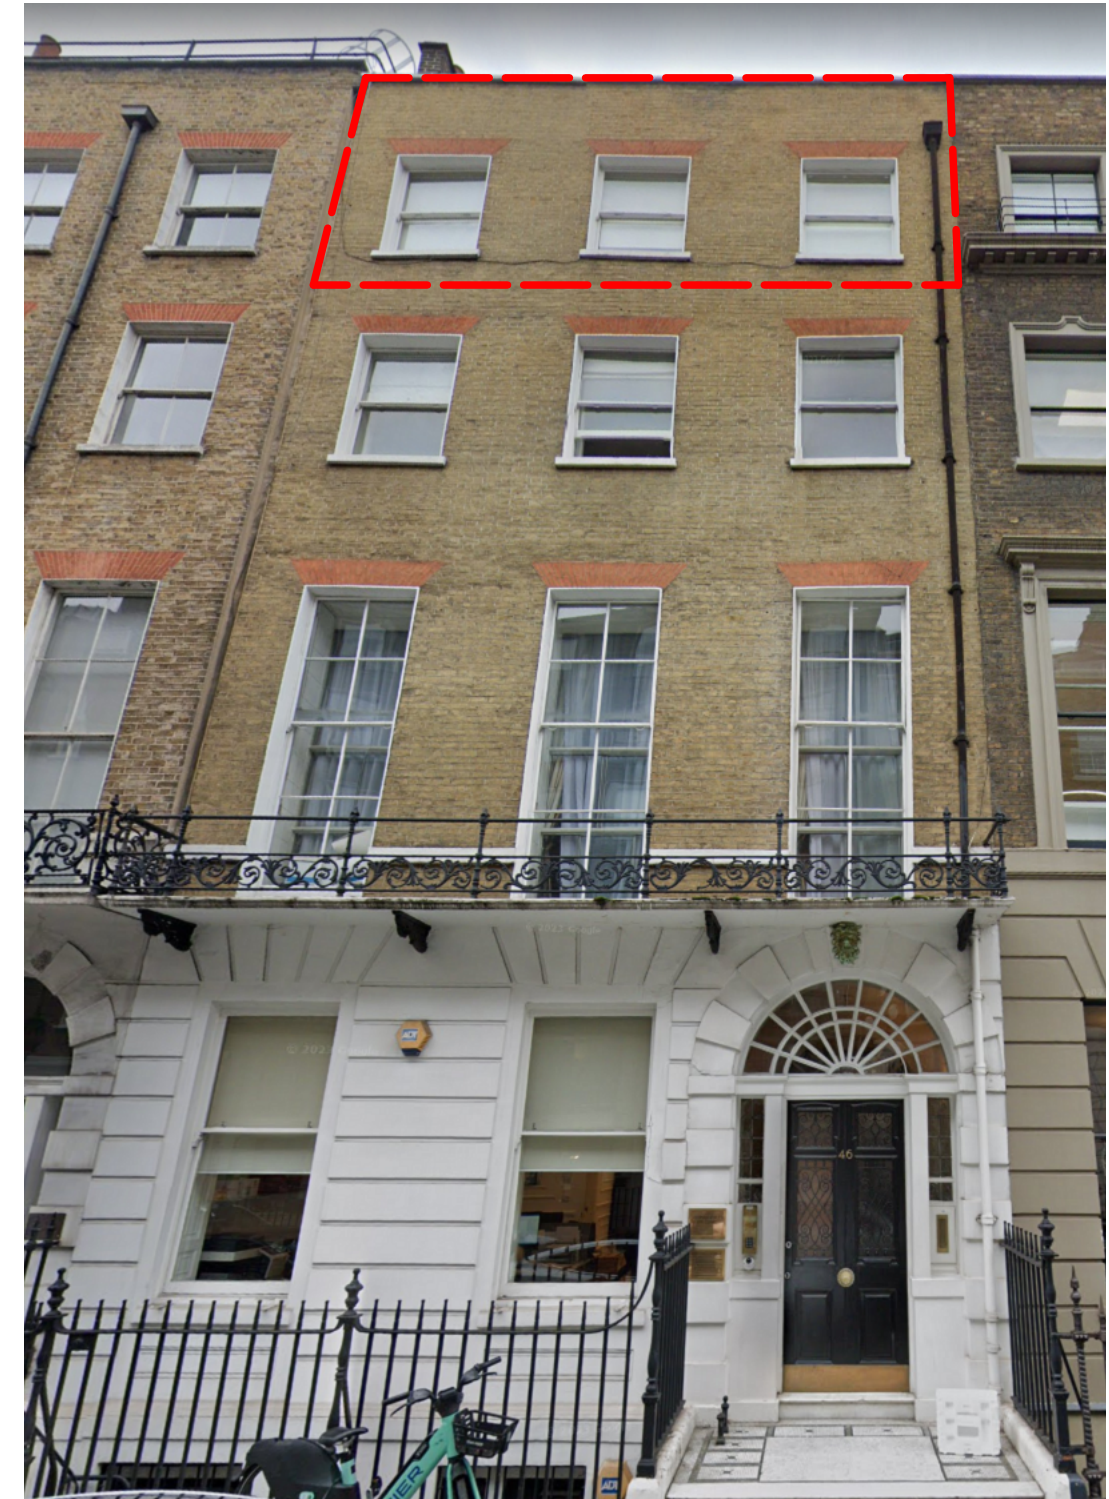

REAR - ELEVATION

STREET/FRONT - ELEVATION

FRONT AND REAR ELEVATIONS

JUN 23	46 Wimpole Street
IL 490 I-05-100-02 Rev A	
TENDER	1:50@A3

4th Floor
 1 Rivington Place
 London
 EC2A 3BA
 T: 0207 928 2686
 www.interieurlondon.com

INTÉRIEUR
 LONDON