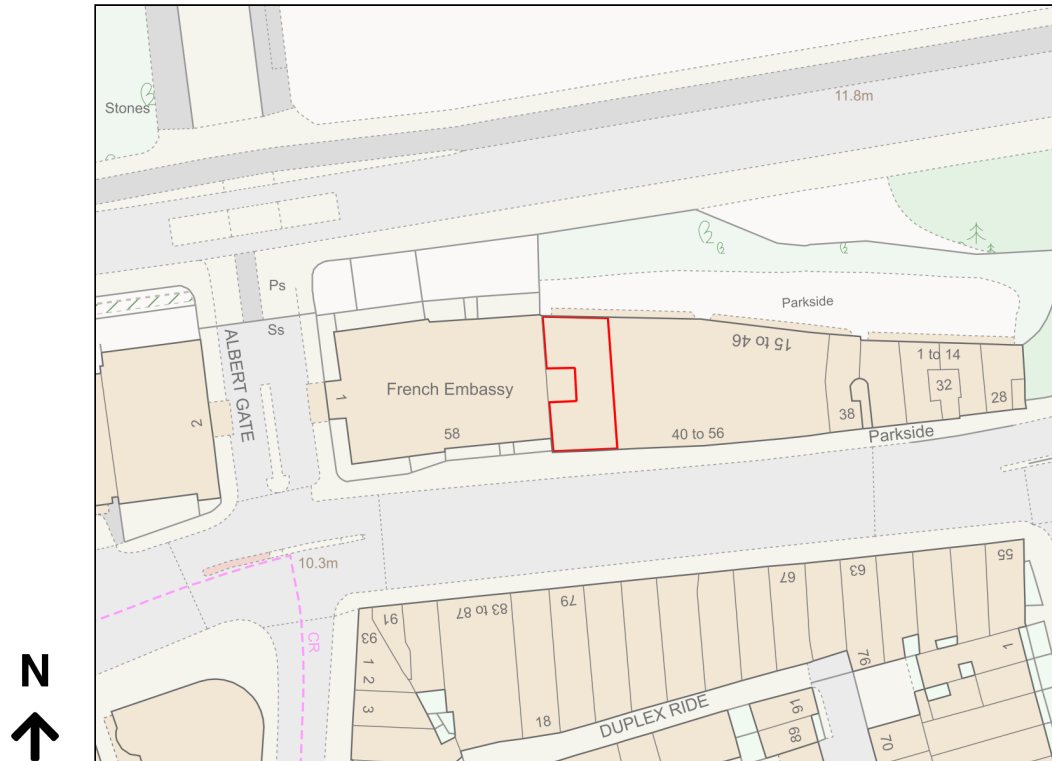

# Location Plan

Site Address: Flat 34, Parkside, Knightsbridge, London, SW1X 7JP

Date Produced: 09-Oct-2023

Scale: 1:1250 @A4

Planning Portal Reference: PP-12511134v1