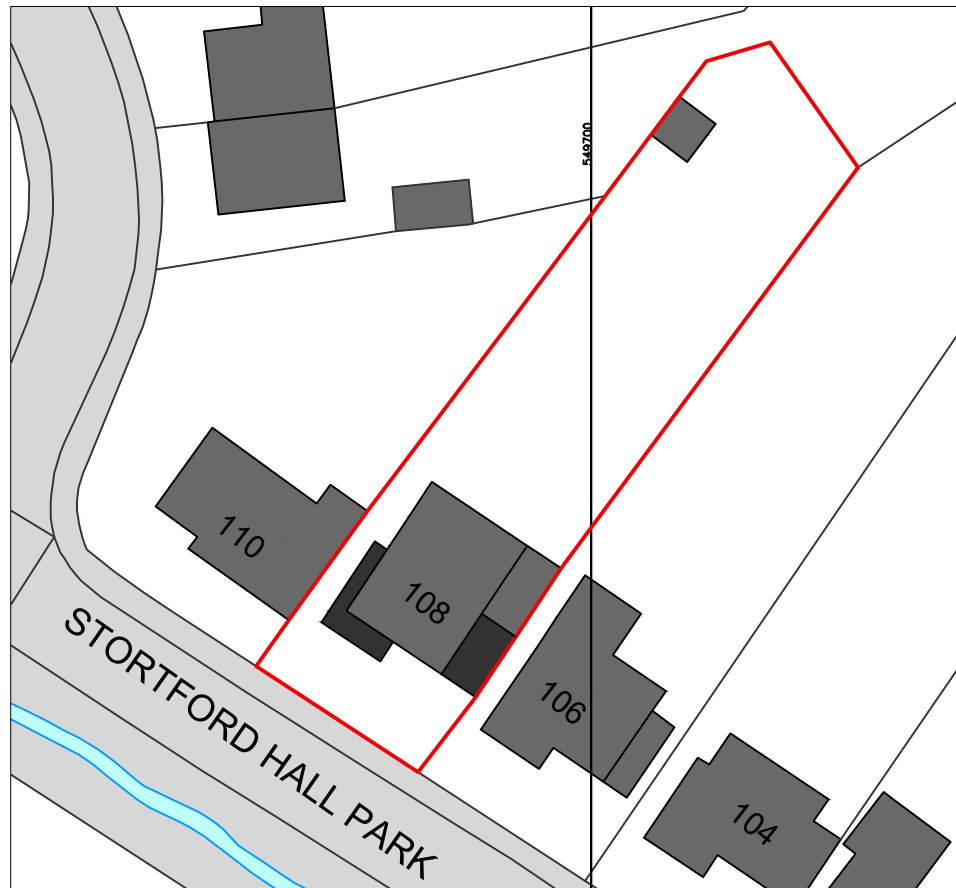

Ordnance Survey, (c) Crown Copyright 2022. All rights reserved. Licence number 100022432

existing drawing
NORTH EAST ELEVATION

existing drawing
NORTH EAST ELEVATION

1:2500	0	50m	100m	200m
1:1250	0	25m	50m	100m
1:500	0	10m	20m	40m
1:200	0	4m	8m	16m
1:100	0	2m	4m	8m
1:50	0	1m	2m	4m

PROJECT TITLE:
108 STORTFORD HALL PARK
BISHOPS STORTFORD
HERTS, CM23 5AN

DRAWING TITLE:
PLANNING DRAWINGS
EXISTING & PROPOSED
NORTH EAST ELEVATIONS

DATE:
OCT 2023

SCALES:
1:100, 1:500 & 1:1250

PAPER:
A3 - L

DRAWING REF:
1040-22.PL.005

REV:
C