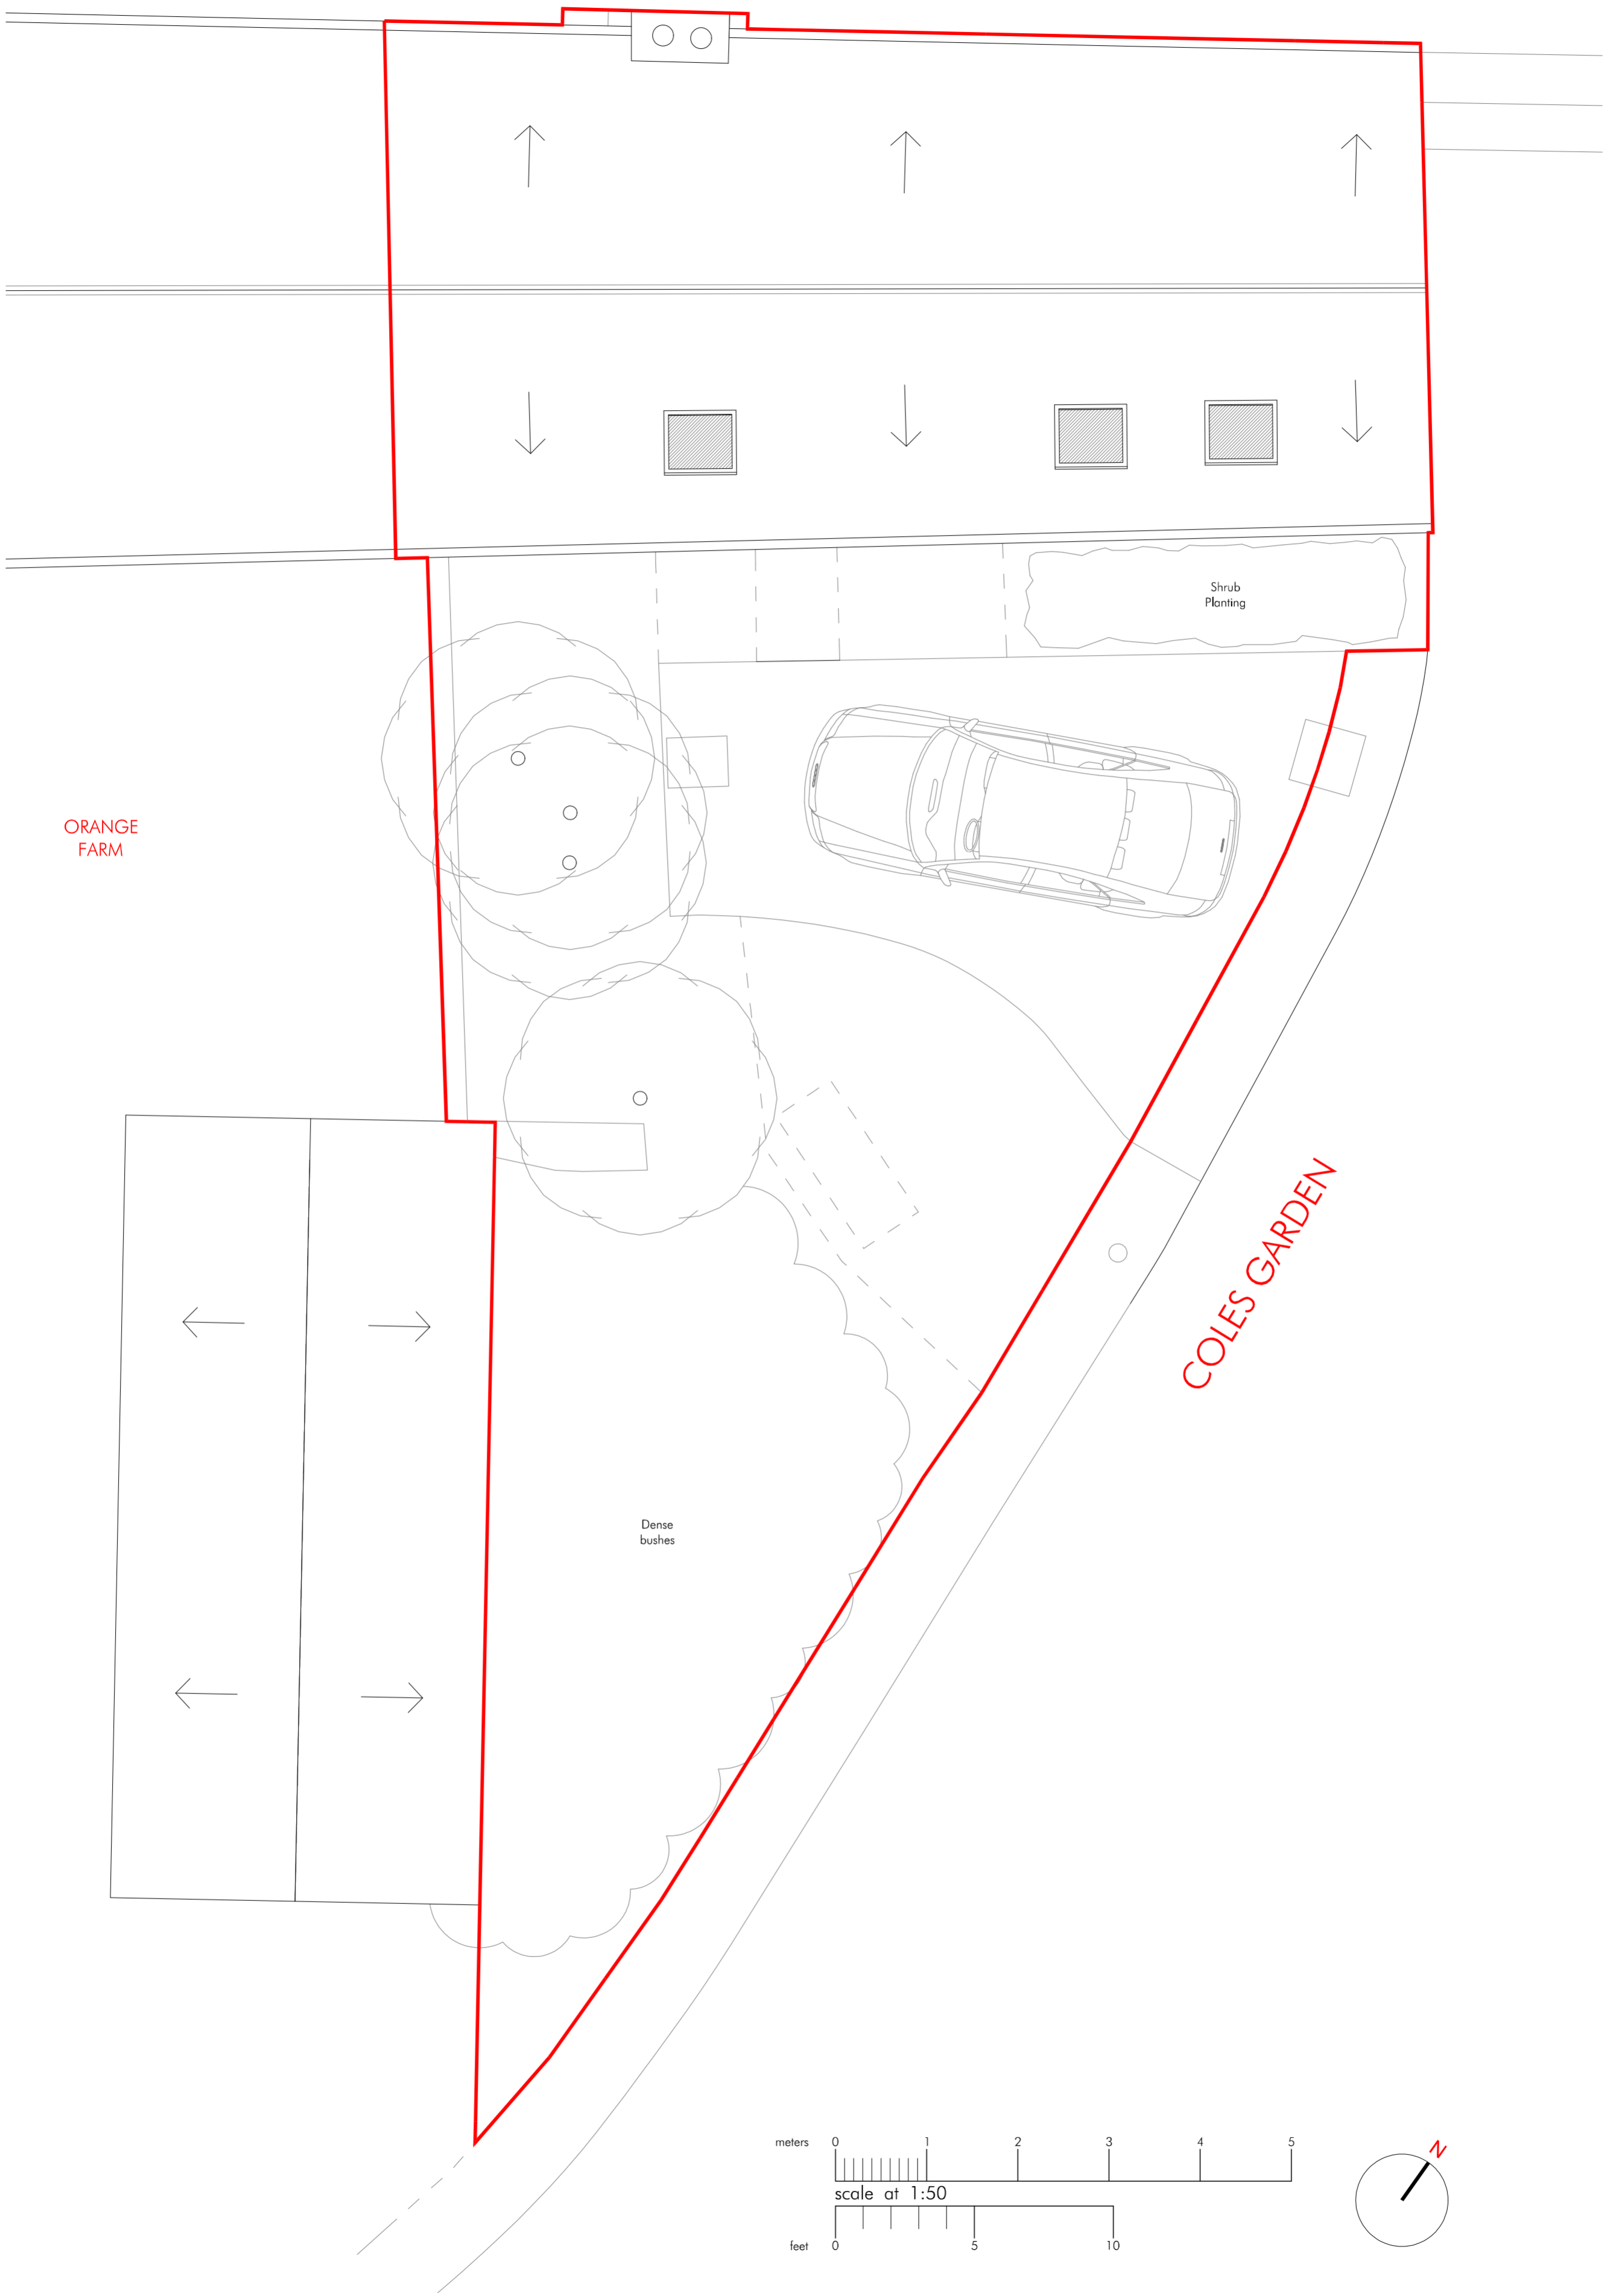

ST PETER & ST
PAULS CHURCH
- GRAVEYARD

ORANGE
FARM

COLES GARDEN

REVISIONS

This drawing is the Copyright of PKA Architects Ltd
Registered in England and Wales No 8605083.
Do not rely on Scaled Dimensions- work to figured
dimensions only. If in doubt - ASK
All dimensions to be checked on site by contractor
Work to existing building features where appropriate
Any OS copyright data on this drawing is reproduced under licence

CLIENT	White Horse Housing Association	STATUS	
PROJECT	Kilmersdon Meeting Room, Kilmersdon		
DESIGNER	RJM/cl	DATE	31-10-2023
		SCALE	1:50@A2
EXISTING DRAWINGS:	Site and Roof Plan		
FILE NAME	S1_2074_Topographical and Building Survey_PKA Edit.dwg		